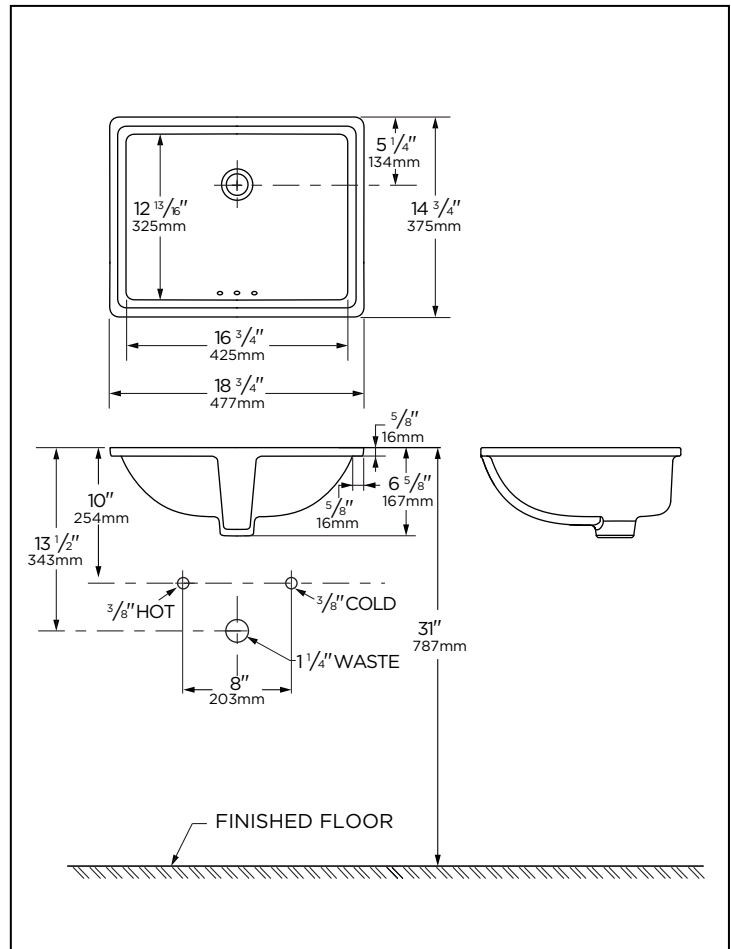

Warranty:

- Limited Lifetime on Vitreous China, refer to the website for more details.

NOTES: All dimensions are in inches and millimeters. Illustrations may not be drawn to scale.

IMPORTANT:

Dimensions of fixtures are nominal and may vary within the range of tolerances established by ASME standard A 112.19.2

PLUMBERS NOTE: The sealing compound containing oil should never be used when installing basin under a marble slab. Due to variation in ware, we recommend using basin as a template. Anchoring device furnished only when specified.