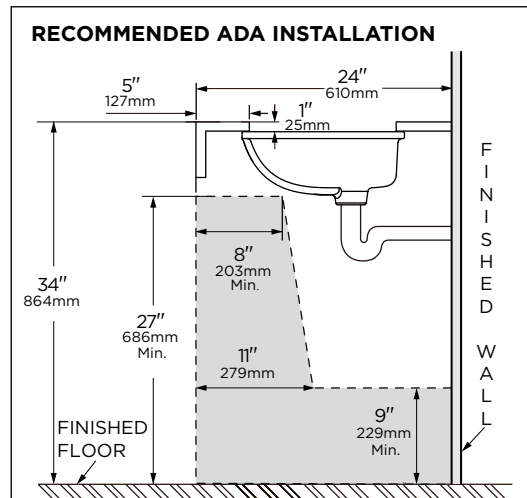

Warranty:

- Limited Lifetime on Vitreous China, refer to the website for more details.

NOTES: All dimensions are in inches and millimeters. Illustrations may not be drawn to scale.

IMPORTANT:

Dimensions of fixtures are nominal and may vary within the range of tolerances established by ASME standard A 112.19.2

PLUMBERS NOTE: The sealing compound containing oil should never be used when installing basin under a marble slab. Due to variation in ware, we recommend using basin as a template. Anchoring device furnished only when specified.