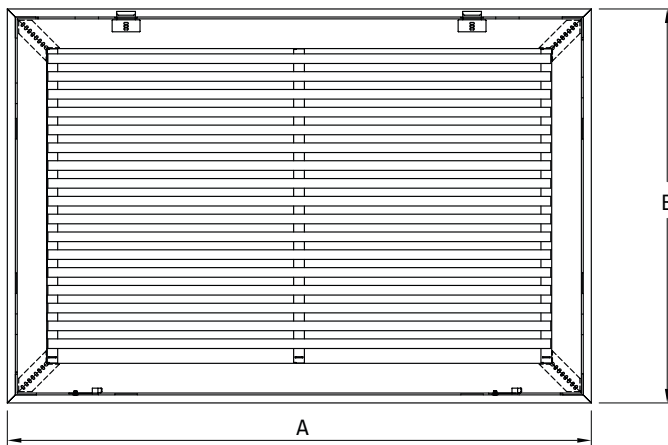

#### Product Features

- All steel construction
- 3/4" Spaced fins set at 35 degrees
- Flush, removable face, concealed latches and hinges
- Uses 1" thick disposable filters (not included)
- Screws included
- Available in white

		Size Availability										
		WIDTH										
		10	12	14	16	18	20	24	25	30	36	40
HEIGHT	10	X					X	X		X		
	12		X				X	X	X	X		
	14			X			X	X	X	X	X	
	16				X	X	X	X	X	X		
	18					X				X		
	20			X			X	X	X	X		X
	24			X				X		X		
	25			X	X		X					
	30			X			X					