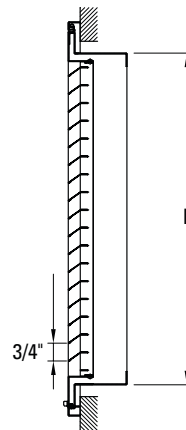

#### Product Features

- All steel construction
- 3/4" Spaced fins set at 35 degrees
- Flush, removable face, concealed latches and hinges
- Uses 1" thick disposable filters (not included)
- Screws included
- Available in white

		Size Availability										
		WIDTH										
		10	12	14	16	18	20	24	25	30	36	40
HEIGHT	10	X					X	X		X		
	12		X				X	X	X	X		
	14			X			X	X	X	X	X	
	16				X	X	X	X	X	X		
	18					X				X		
	20			X			X	X	X	X		X
	24			X				X		X		
	25			X	X		X					
	30			X			X					

### Specifications

Item No.	Size	Color	A	B	C	D
PSFBFG2W1010	10x10	White	12-11/16"	12-11/16"	9-7/8"	9-7/8"
PSFBFG2W1212	12x12	White	14-11/16"	14-11/16"	11-7/8"	11-7/8"
PSFBFG2W1414	14x14	White	16-11/16"	16-11/16"	13-7/8"	13-7/8"
PSFBFG2W1420	14x20	White	16-11/16"	22-11/16"	13-7/8"	19-7/8"
PSFBFG2W1424	14x24	White	16-11/16"	26-11/16"	13-7/8"	23-7/8"
PSFBFG2W1425	14x25	White	16-11/16"	27-11/16"	13-7/8"	24-7/8"
PSFBFG2W1430	14x30	White	16-11/16"	32-11/16"	13-7/8"	29-7/8"
PSFBFG2W1616	16x16	White	18-11/16"	18-11/16"	15-7/8"	15-7/8"
PSFBFG2W1625	16x25	White	18-11/16"	27-11/16"	15-7/8"	24-7/8"
PSFBFG2W1816	18x16	White	20-11/16"	18-11/16"	17-7/8"	15-7/8"
PSFBFG2W1818	18x18	White	20-11/16"	20-11/16"	17-7/8"	17-7/8"
PSFBFG2W2010	20x10	White	22-11/16"	12-11/16"	19-7/8"	9-7/8"
PSFBFG2W2012	20x12	White	22-11/16"	14-11/16"	19-7/8"	11-7/8"
PSFBFG2W2014	20x14	White	22-11/16"	16-11/16"	19-7/8"	13-7/8"
PSFBFG2W2016	20x16	White	22-11/16"	18-11/16"	19-7/8"	15-7/8"
PSFBFG2W2020	20x20	White	22-11/16"	22-11/16"	19-7/8"	19-7/8"
PSFBFG2W2025	20x25	White	22-11/16"	27-11/16"	19-7/8"	24-7/8"
PSFBFG2W2030	20x30	White	22-11/16"	32-11/16"	19-7/8"	29-7/8"
PSFBFG2W2410	24x10	White	26-11/16"	12-11/16"	23-7/8"	9-7/8"