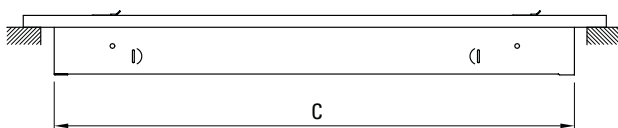

#### Product Features

- All steel construction
- 3/4" Spaced fins set at 35 degrees
- Flush, removable face, concealed latches and hinges
- Uses 1" thick disposable filters (not included)
- Screws included
- Available in white

		Size Availability										
		WIDTH										
		10	12	14	16	18	20	24	25	30	36	40
HEIGHT	10	X					X	X		X		
	12		X				X	X	X	X		
	14			X			X	X	X	X	X	
	16				X	X	X	X	X	X		
	18					X				X		
	20			X			X	X	X	X		X
	24			X				X		X		
	25			X	X		X					
	30			X			X					