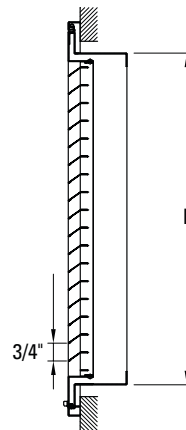

Fixed Bar Return Air Filter Grille

Product Specifications

PSFBFG2W

Product Features

- All steel construction
- 3/4" Spaced fins set at 35 degrees
- Flush, removable face, concealed latches and hinges
- Uses 1" thick disposable filters (not included)
- Screws included
- Available in white

		Size Availability										
		WIDTH										
		10	12	14	16	18	20	24	25	30	36	40
HEIGHT	10	X					X	X		X		
	12		X				X	X	X	X		
	14			X			X	X	X	X	X	
	16				X	X	X	X	X	X		
	18					X				X		
	20			X			X	X	X	X		X
	24			X				X		X		
	25			X	X		X					
	30			X			X					

Fixed Bar Return Air Filter Grille

Product Specifications

PSFBFG2W

Specifications

Item No.	Size	Color	A	B	C	D
PSFBFG2W1010	10x10	White	12-11/16"	12-11/16"	10"	10"
PSFBFG2W1212	12x12	White	14-11/16"	14-11/16"	12"	12"
PSFBFG2W1414	14x14	White	16-11/16"	16-11/16"	14"	14"
PSFBFG2W1420	14x20	White	16-11/16"	22-11/16"	14"	20"
PSFBFG2W1424	14x24	White	16-11/16"	26-11/16"	14"	24"
PSFBFG2W1425	14x25	White	16-11/16"	27-11/16"	14"	25"
PSFBFG2W1430	14x30	White	16-11/16"	32-11/16"	14"	30"
PSFBFG2W1616	16x16	White	18-11/16"	18-11/16"	16"	16"
PSFBFG2W1625	16x25	White	18-11/16"	27-11/16"	16"	25"
PSFBFG2W1816	18x16	White	20-11/16"	18-11/16"	18"	16"
PSFBFG2W1818	18x18	White	20-11/16"	20-11/16"	18"	18"
PSFBFG2W2010	20x10	White	22-11/16"	12-11/16"	20"	10"
PSFBFG2W2012	20x12	White	22-11/16"	14-11/16"	20"	12"
PSFBFG2W2014	20x14	White	22-11/16"	16-11/16"	20"	14"
PSFBFG2W2016	20x16	White	22-11/16"	18-11/16"	20"	16"
PSFBFG2W2020	20x20	White	22-11/16"	22-11/16"	20"	20"
PSFBFG2W2025	20x25	White	22-11/16"	27-11/16"	20"	25"
PSFBFG2W2030	20x30	White	22-11/16"	32-11/16"	20"	30"
PSFBFG2W2410	24x10	White	26-11/16"	12-11/16"	24"	10"