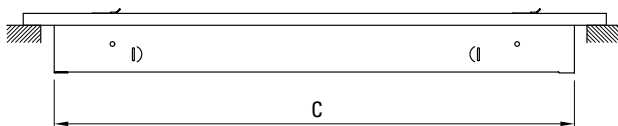

Fixed Bar Return Air Filter Grille

Product Specifications

PSFBFG2W

Product Features

- All steel construction
- 3/4" Spaced fins set at 35 degrees
- Flush, removable face, concealed latches and hinges
- Uses 1" thick disposable filters (not included)
- Screws included
- Available in white

		Size Availability										
		WIDTH										
		10	12	14	16	18	20	24	25	30	36	40
HEIGHT	10	X					X	X		X		
	12		X				X	X	X	X		
	14			X			X	X	X	X	X	
	16				X	X	X	X	X	X		
	18					X				X		
	20			X			X	X	X	X		X
	24			X				X		X		
	25			X	X		X					
	30			X			X					

Fixed Bar Return Air Filter Grille

Product Specifications

PSFBFG2W

Specifications

Item No.	Size	Color	A	B	C	D
PSFBFG2W1010	10x10	White	12-11/16"	12-11/16"	10"	10"
PSFBFG2W1212	12x12	White	14-11/16"	14-11/16"	12"	12"
PSFBFG2W1414	14x14	White	16-11/16"	16-11/16"	14"	14"
PSFBFG2W1420	14x20	White	16-11/16"	22-11/16"	14"	20"
PSFBFG2W1424	14x24	White	16-11/16"	26-11/16"	14"	24"
PSFBFG2W1425	14x25	White	16-11/16"	27-11/16"	14"	25"
PSFBFG2W1430	14x30	White	16-11/16"	32-11/16"	14"	30"
PSFBFG2W1616	16x16	White	18-11/16"	18-11/16"	16"	16"
PSFBFG2W1625	16x25	White	18-11/16"	27-11/16"	16"	25"
PSFBFG2W1816	18x16	White	20-11/16"	18-11/16"	18"	16"
PSFBFG2W1818	18x18	White	20-11/16"	20-11/16"	18"	18"
PSFBFG2W2010	20x10	White	22-11/16"	12-11/16"	20"	10"
PSFBFG2W2012	20x12	White	22-11/16"	14-11/16"	20"	12"
PSFBFG2W2014	20x14	White	22-11/16"	16-11/16"	20"	14"
PSFBFG2W2016	20x16	White	22-11/16"	18-11/16"	20"	16"
PSFBFG2W2020	20x20	White	22-11/16"	22-11/16"	20"	20"
PSFBFG2W2025	20x25	White	22-11/16"	27-11/16"	20"	25"
PSFBFG2W2030	20x30	White	22-11/16"	32-11/16"	20"	30"
PSFBFG2W2410	24x10	White	26-11/16"	12-11/16"	24"	10"