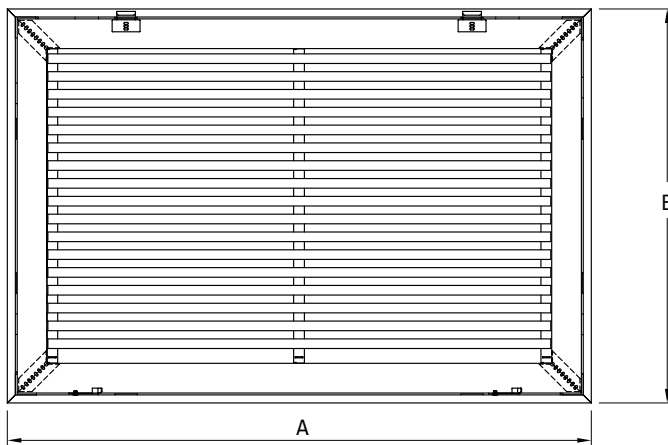

Fixed Bar Return Air Filter Grille

Product Specifications

PSFBFG2W

Product Features

- All steel construction
- 3/4" Spaced fins set at 35 degrees
- Flush, removable face, concealed latches and hinges
- Uses 1" thick disposable filters (not included)
- Screws included
- Available in white

		Size Availability										
		WIDTH										
		10	12	14	16	18	20	24	25	30	36	40
HEIGHT	10	X					X	X		X		
	12		X				X	X	X	X		
	14			X			X	X	X	X	X	
	16				X	X	X	X	X	X		
	18					X				X		
	20			X			X	X	X	X		X
	24			X				X		X		
	25			X	X		X					
	30			X			X					

Item No.	Size	Color	A	B	C	D
PSFBFG2W2412	24x12	White	26-11/16"	14-11/16"	24"	12"
PSFBFG2W2414	24x14	White	26-11/16"	16-11/16"	24"	14"
PSFBFG2W2416	24x16	White	26-11/16"	18-11/16"	24"	16"
PSFBFG2W2420	24x20	White	26-11/16"	22-11/16"	24"	20"
PSFBFG2W2424	24x24	White	26-11/16"	26-11/16"	24"	24"
PSFBFG2W2512	25x12	White	27-11/16"	14-11/16"	25"	12"
PSFBFG2W2514	25x14	White	27-11/16"	16-11/16"	25"	14"
PSFBFG2W2516	25x16	White	27-11/16"	18-11/16"	25"	16"
PSFBFG2W2520	25x20	White	27-11/16"	22-11/16"	25"	20"
PSFBFG2W3010	30x10	White	32-11/16"	12-11/16"	30"	10"
PSFBFG2W3012	30x12	White	32-11/16"	14-11/16"	30"	12"
PSFBFG2W3014	30x14	White	32-11/16"	16-11/16"	30"	14"
PSFBFG2W3016	30x16	White	32-11/16"	18-11/16"	30"	16"
PSFBFG2W3018	30x18	White	32-11/16"	20-11/16"	30"	18"
PSFBFG2W3020	30x20	White	32-11/16"	22-11/16"	30"	20"
PSFBFG2W3024	30x24	White	32-11/16"	26-11/16"	30"	24"
PSFBFG2W3614	36x14	White	38-11/16"	16-11/16"	36"	14"
PSFBFG2W4020	40x20	White	42-11/16"	22-11/16"	40"	20"