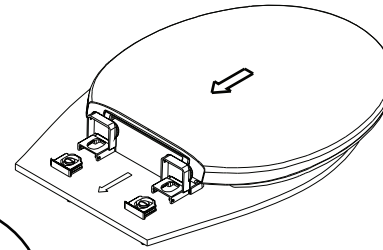

PFTSHEC1000WH
PFTSHEC1000BS
PFTSHEC2000WH
PFTSHEC2000BS

Easy Installation / Instalación fácil / Installation facile

1. Installation Preparation

2. Combine Hardware as Shown and Tighten

3. Slide Toilet Seat onto Slide Rails

4. Close Hinge Caps

5. Installation Complete

Bolts

Slide Rails

Gaskets

Wing Nuts

Lift and Pull Cleaning Instructions / Instrucciones de limpieza - Levante y hale / Instructions de nettoyage << Soulever et tirer >>