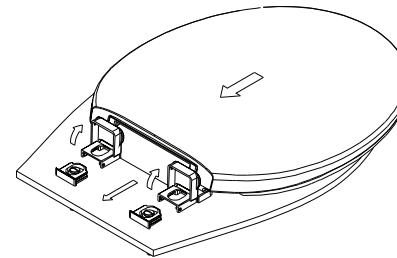

PFTSHEC1000WH
PFTSHEC1000BS
PFTSHEC2000WH
PFTSHEC2000BS

Easy Installation / Instalación fácil / Installation facile

4. Close Hinge Caps

5. Installation Complete

Bolts

Slide Rails

Gaskets

Wing Nuts

Lift and Pull Cleaning Instructions / Instrucciones de limpieza - Levante y hale / Instructions de nettoyage << Soulever et tirer >>

1

2

1

2