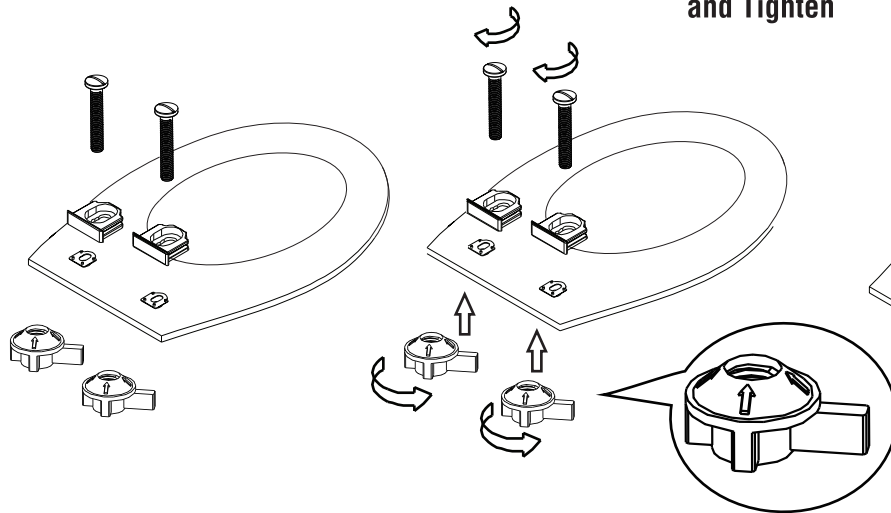

PFTSHEC1000WH
PFTSHEC1000BS
PFTSHEC2000WH
PFTSHEC2000BS

Easy Installation / Instalación fácil / Installation facile

1. Installation Preparation

2. Combine Hardware as Shown and Tighten

3. Slide Toilet Seat onto Slide Rails

4. Close Hinge Caps

5. Installation Complete

Bolts

Slide Rails

Gaskets

Wing Nuts

Lift and Pull Cleaning Instructions / Instrucciones de limpieza - Levante y hale / Instructions de nettoyage << Soulever et tirer >>