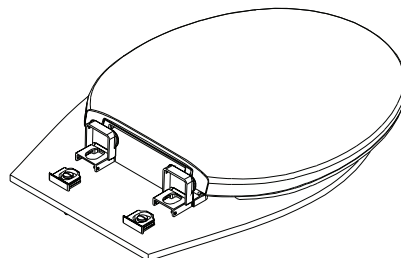

PFTSHEC1000WH
PFTSHEC1000BS
PFTSHEC2000WH
PFTSHEC2000BS

Easy Installation / Instalación fácil / Installation facile

4. Close Hinge Caps

5. Installation Complete

Bolts

Slide Rails

Gaskets

Wing Nuts

Lift and Pull Cleaning Instructions / Instrucciones de limpieza - Levante y hale / Instructions de nettoyage << Soulever et tirer >>

1

2

1

2