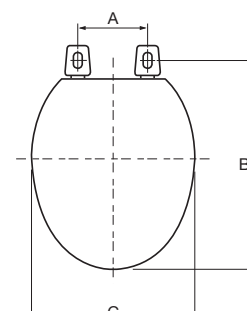

Product Specifications

Warranty and Codes

PROFLO toilet seats carry a 1-year limited warranty. In an effort to continually improve our products, We will make design changes from time to time. We reserve the right to ship newly designed product to fill any order unless we agree in writing to do otherwise.