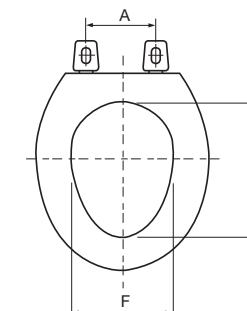

Product Specifications

Warranty and Codes

PROFLO toilet seats carry a 1-year limited warranty. In an effort to continually improve our products, We will make design changes from time to time. We reserve the right to ship newly designed product to fill any order unless we agree in writing to do otherwise.