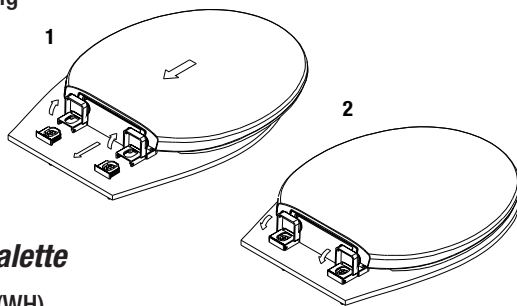

## Product Specifications

- Ring Thickness: 18 mm / .75"
- Ring Thickness including the bumper is: 26 mm / 1"
- Height of seat with cover is: 55mm / 2.25"

**PFTSHEC1000**

**PFTSHEC2000**

## Model Numbers

- PFTSHEC1000** Round front plastic toilet seat with easy clean
- PFTSHEC2000** Elongated plastic toilet seat with easy clean

Model Numbers	A	B	C	E	F
PFTSHEC1000 Round front	5 1/2"	16 7/8"	14 5/16"	10 3/16"	8 5/16"
PFTSHEC2000 Elongated front	5 1/2"	18 7/8"	14 3/16"	11 7/8"	8 3/16"