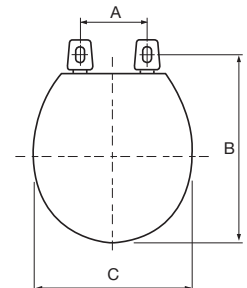

Product Specifications

Warranty and Codes

PROFLO toilet seats carry a 1-year limited warranty. In an effort to continually improve our products, We will make design changes from time to time. We reserve the right to ship newly designed product to fill any order unless we agree in writing to do otherwise.