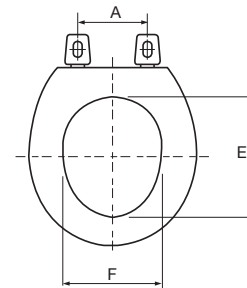

Product Specifications

Warranty and Codes

PROFLO toilet seats carry a 1-year limited warranty. In an effort to continually improve our products, We will make design changes from time to time. We reserve the right to ship newly designed product to fill any order unless we agree in writing to do otherwise.