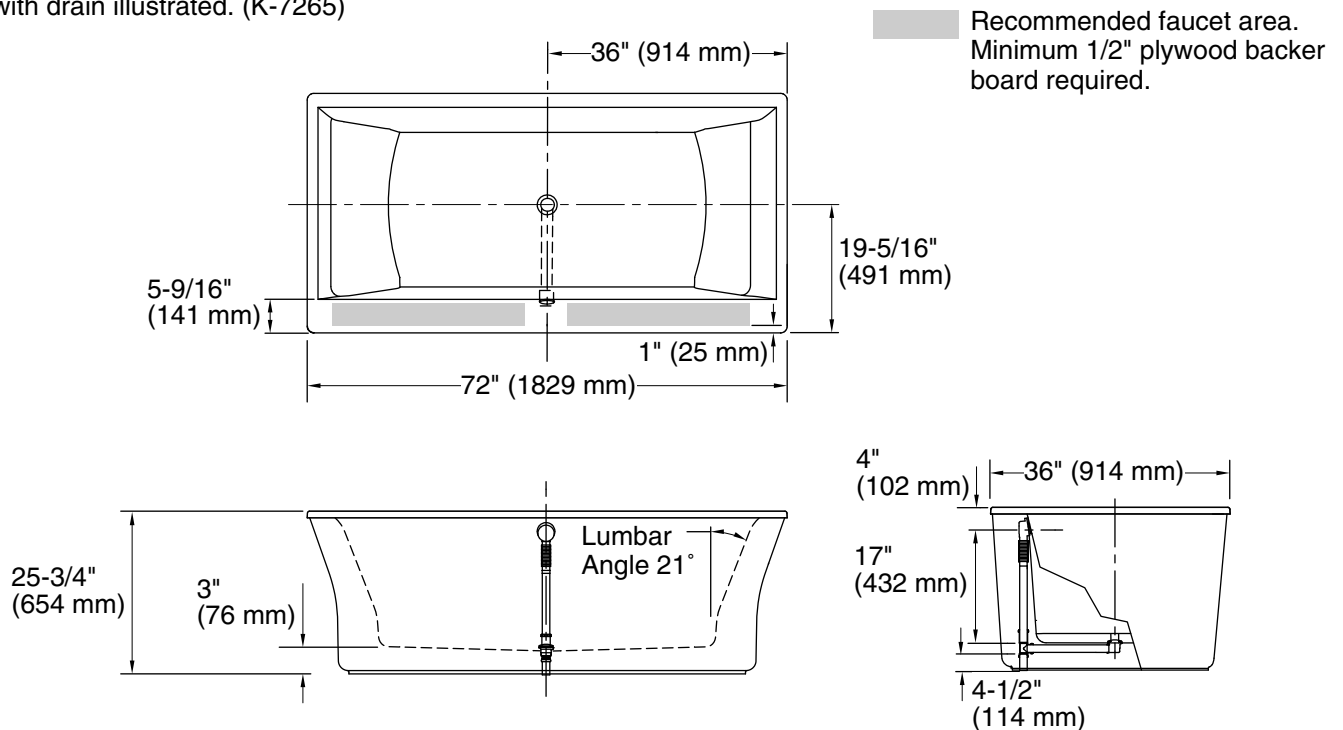

STARGAZE™

Technical Information

Fixture*:	
Bathing well:	
Basin area, bottom	24-1/2" (622 mm) x 50" (1270 mm)
Basin area, top	27-1/2" (699 mm) x 61" (1549 mm)
Weight	152 lbs (68.9 kg)
To overflow:	
Water depth	17" (432 mm)
Capacity	90 gal (341 L)
* Approximate measurements for comparison only.	

Installation Notes

Install this product according to the installation guide.

CAUTION: Risk of personal injury. Obtain sufficient help to carefully lift or move the bath.

This bath is designed for freestanding installation only.

Do not support the load weight of the bath by the rim.

Floor support under bath must provide for a minimum of 80 lbs/square foot (390.6 kg/square meter) loading.

Hot water supply should be 70% of capacity or greater. Installations will vary.

If installing a rim-mount faucet, make sure there is no interference with the drain overflow before drilling any holes. Consult local and national codes for minimum air gap requirements if installing a spout on the faucet deck.

No change in measurements if connected with drain illustrated. (K-7265)

Product Diagram

STARGAZE™ FREESTANDING BATH WITH FLUTED APRON

Page 2 of 2
1214186-4-D

THE BOLD LOOK
OF **KOHLER**®