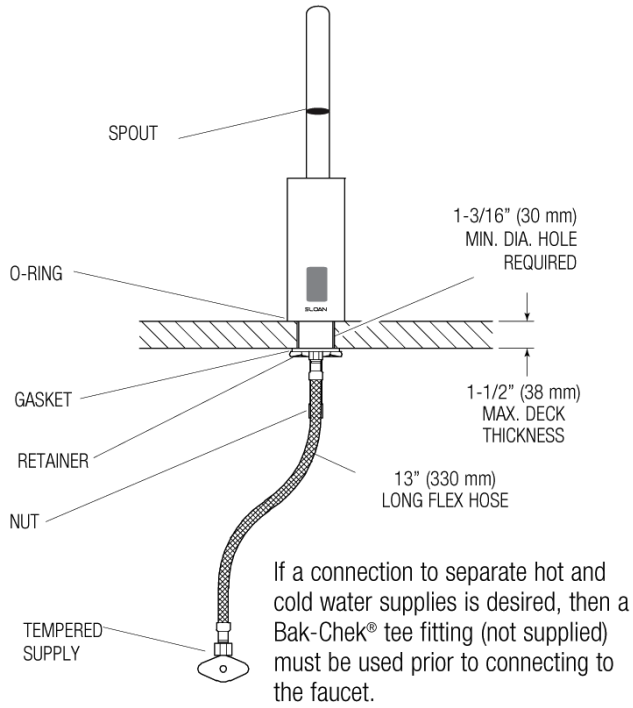

## Electrical specifications

- Sensor Range: 4" -5" (102-127 mm)
- Timeout Adjustment Setting: 30 Seconds

---

## Notes

All information contained within this document subject to change without notice.

Looking for other variations of the EAF-700 product? [View the general spec sheet with all options.](#)

[Find a matching soap dispenser](#) for this faucet.

[Find a compatible sink](#) for this faucet

EAF-700  
Faucets with Single Line Water Supply

EAF-700-ISM  
Faucets with Hot and Cold Water Supply