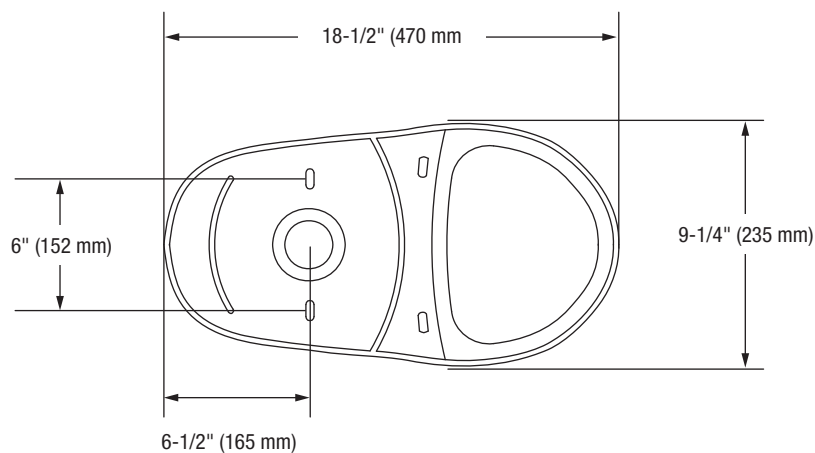

Jerritt

Two-Piece Elongated Bowl Toilet

Bowl Footprint Dimensions

Note: All dimensions and specifications are nominal and may vary: Dimensions of 8" and greater have a tolerances of +3%. Dimensions less than 8" have a tolerances of +5%.