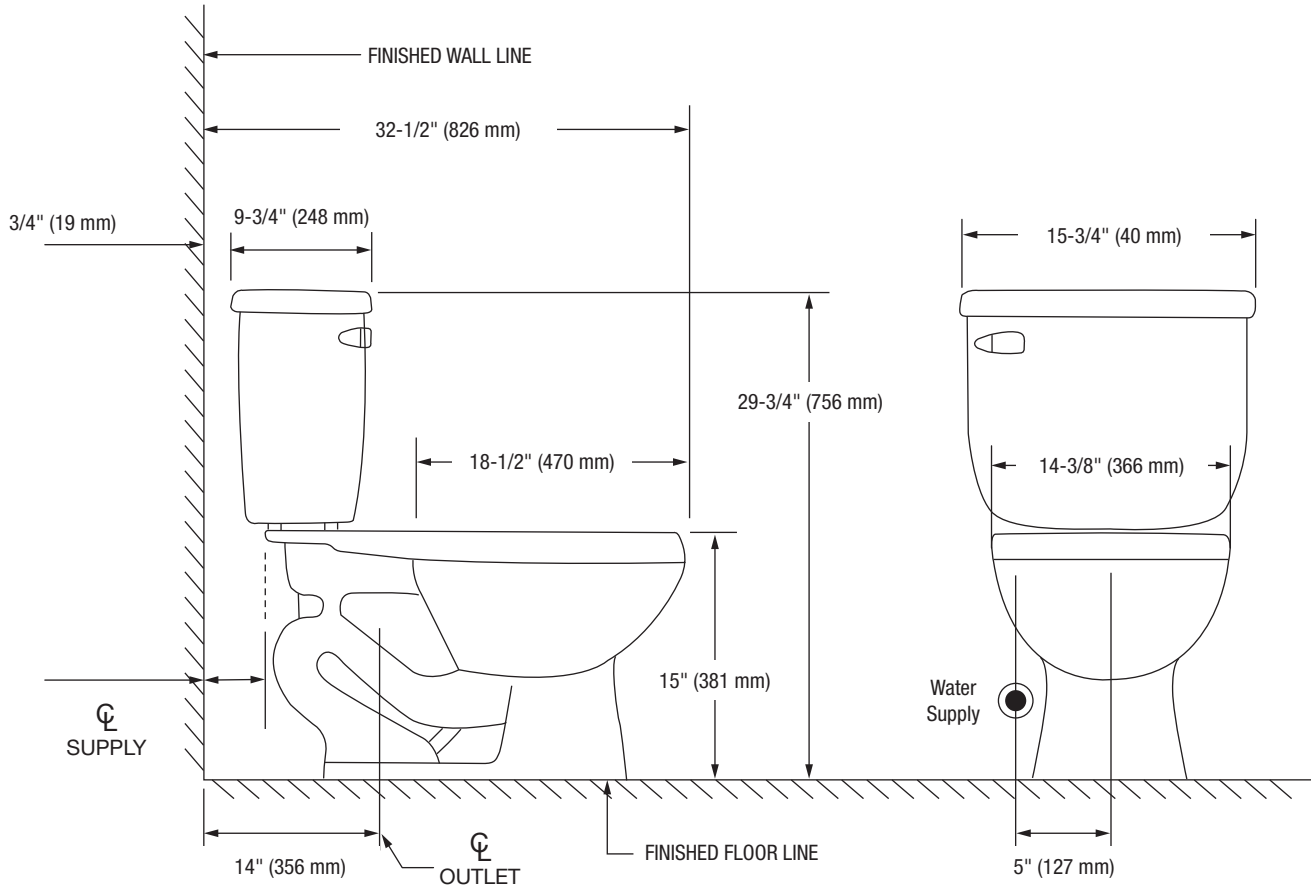

Jerritt

Two-Piece Elongated Bowl Toilet

Bowl Footprint Dimensions

Note: All dimensions and specifications are nominal and may vary: Dimensions of 8" and greater have a tolerances of +3%. Dimensions less than 8" have a tolerances of +5%.

Jerritt

Two-Piece Elongated Bowl Toilet

Product Features

- 1.6 GPF
- Gravity-fed Siphon Jet Flush
- Vitreous China
- 15" Elongated Bowl
- Rough-in: 14"
- Flush Valve: 2"
- Trapway: 2" Fully Glazed
- Water Spot: 7" x 6"
- Front Mounted Color Match Trip Lever
- Sanitary bar on bowl for easy cleaning
- Quick connect, two-bolt "tank-to-bowl" installation