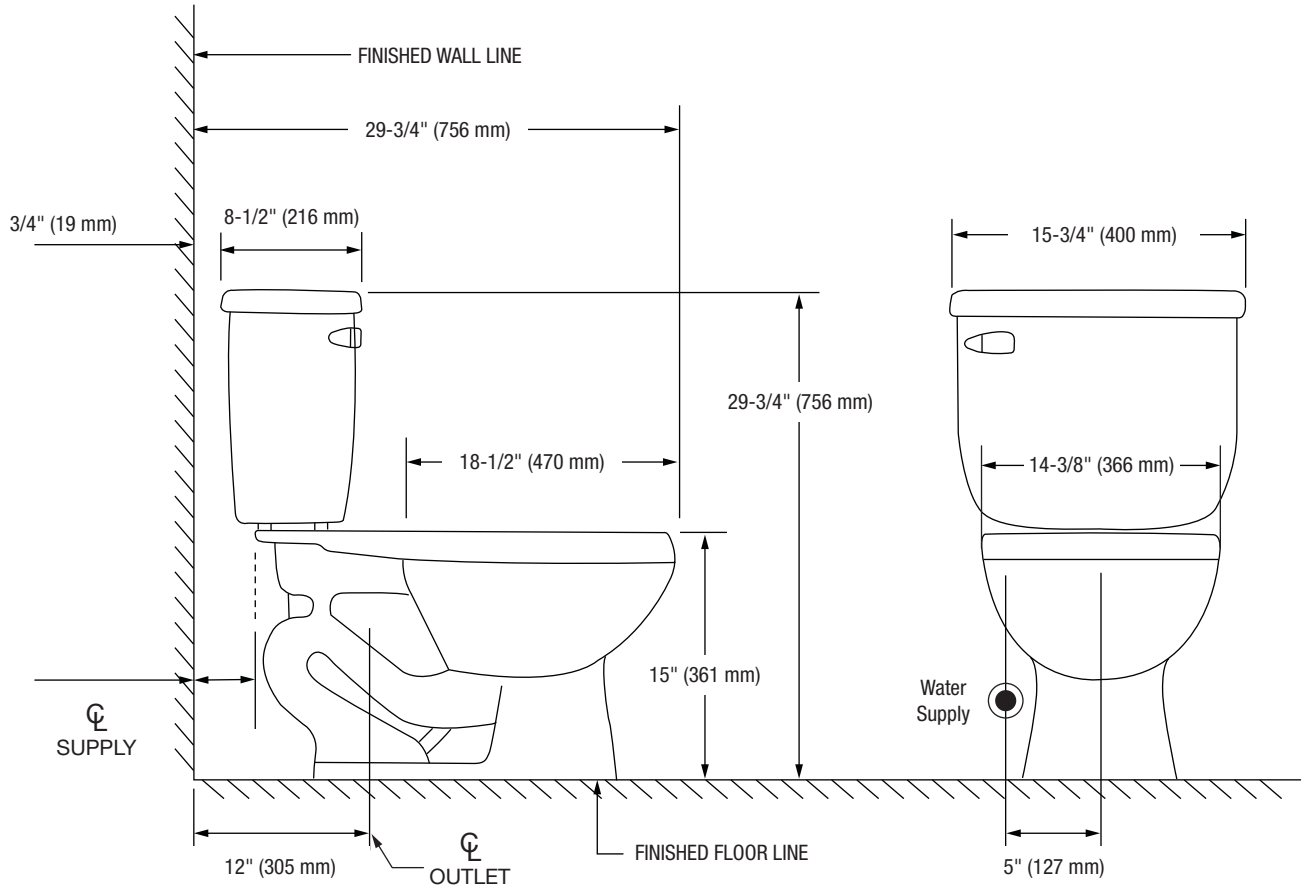

Bowl

PF1401TWH	Elongated Bowl - 15" - White
PF1401TBS	Elongated Bowl - 15" - Biscuit

This product comes complete with installation, operating, care and maintenance instructions. All PROFLO fixtures carry a lifetime limited warranty on the vitreous china and a 5-year limited warranty on the fittings.

Visit ferguson.com for detailed warranty information.

Jerritt

Two-Piece Elongated Bowl Toilet

Bowl Footprint Dimensions

Note: All dimensions and specifications are nominal and may vary: Dimensions of 8" and greater have a tolerances of +3%. Dimensions less than 8" have a tolerances of +5%.

Jerritt

Two-Piece Elongated Bowl Toilet

Product Features

- 1.28 GPF
- Gravity-fed Siphon Jet Flush
- Vitreous China
- 15" Elongated Bowl
- Rough-in: 12"
- Flush Valve: 2"
- Trapway: 2" Fully Glazed
- Water Spot: 7" x 6"
- Front Mounted Color Match Trip Lever
- Sanitary bar on bowl for easy cleaning
- Quick connect, two-bolt "tank-to-bowl" installation

Jerritt

Two-Piece Elongated Bowl Toilet

Bowl Footprint Dimensions

Note: All dimensions and specifications are nominal and may vary: Dimensions of 8" and greater have a tolerances of +3%. Dimensions less than 8" have a tolerances of +5%.