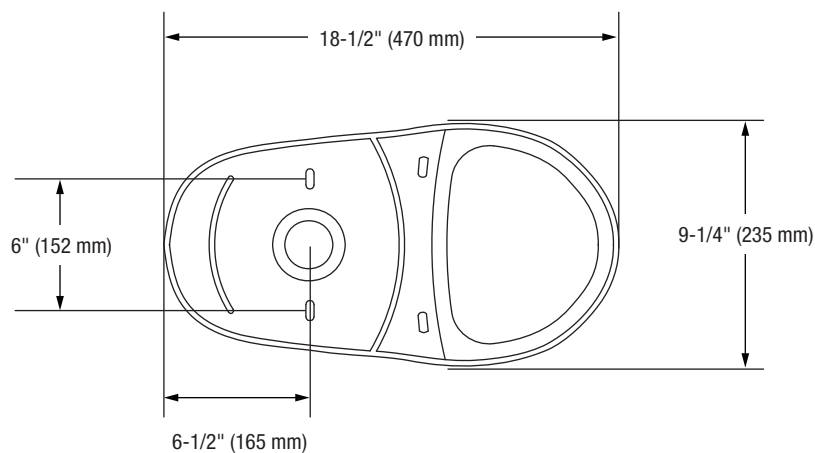

Visit ferguson.com for detailed warranty information.

FERGUSON.COM/PROFLO

Jerritt

Two-Piece Elongated Bowl Toilet

Bowl Footprint Dimensions

Note: All dimensions and specifications are nominal and may vary: Dimensions of 8" and greater have a tolerances of +3%. Dimensions less than 8" have a tolerances of +5%.

Jerritt

Two-Piece Elongated Bowl Toilet

Product Features

- 1.6 GPF
- Gravity-fed Siphon Jet Flush
- Vitreous China
- 15" Elongated Bowl
- Rough-in: 10"
- Flush Valve: 2"
- Trapway: 2" Fully Glazed
- Water Spot: 7" x 6"
- Front Mounted Color Match Trip Lever
- Sanitary bar on bowl for easy cleaning
- Quick connect, two-bolt "tank-to-bowl" installation