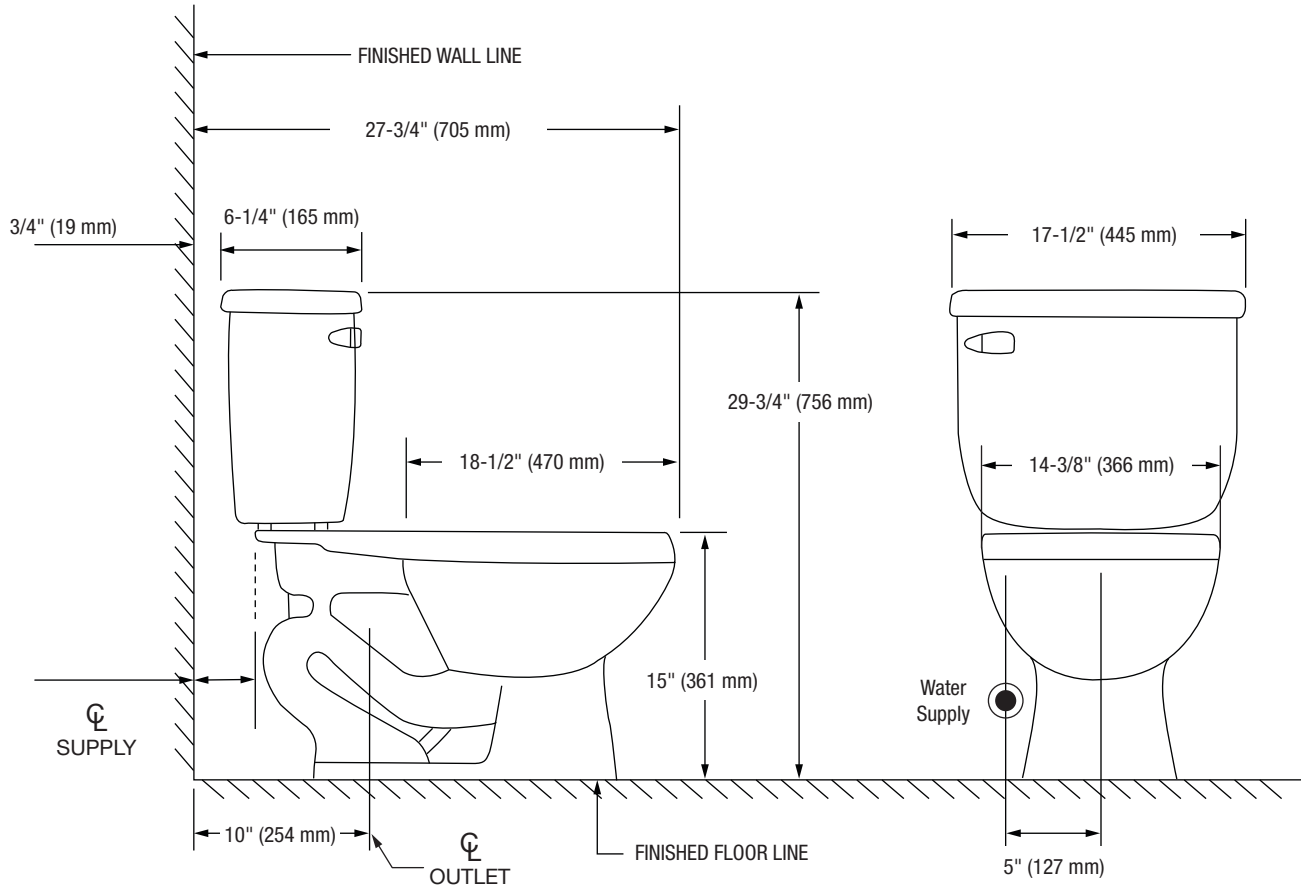

Jerritt

Two-Piece Elongated Bowl Toilet

Product Features

- 1.28 GPF
- Gravity-fed Siphon Jet Flush
- Vitreous China
- 15" Elongated Bowl
- Rough-in: 10"
- Flush Valve: 2"
- Trapway: 2" Fully Glazed
- Water Spot" 7" x 6"
- Front Mounted Color Match Trip Lever
- Sanitary bar on bowl for easy cleaning
- Quick connect, two-bolt tank-to bowl installation

Visit ferguson.com for detailed warranty information.

FERGUSON.COM/PROFLO

Jerritt

Two-Piece Elongated Bowl Toilet

Bowl Footprint Dimensions

Note: All dimensions and specifications are nominal and may vary: Dimensions of 8" and greater have a tolerances of +3%. Dimensions less than 8" have a tolerances of +5%.

Jerritt

Two-Piece Elongated Bowl Toilet

Product Features

- 1.6 GPF
- Gravity-fed Siphon Jet Flush
- Vitreous China
- 15" Elongated Bowl
- Rough-in: 10"
- Flush Valve: 2"
- Trapway: 2" Fully Glazed
- Water Spot: 7" x 6"
- Front Mounted Color Match Trip Lever
- Sanitary bar on bowl for easy cleaning
- Quick connect, two-bolt "tank-to-bowl" installation