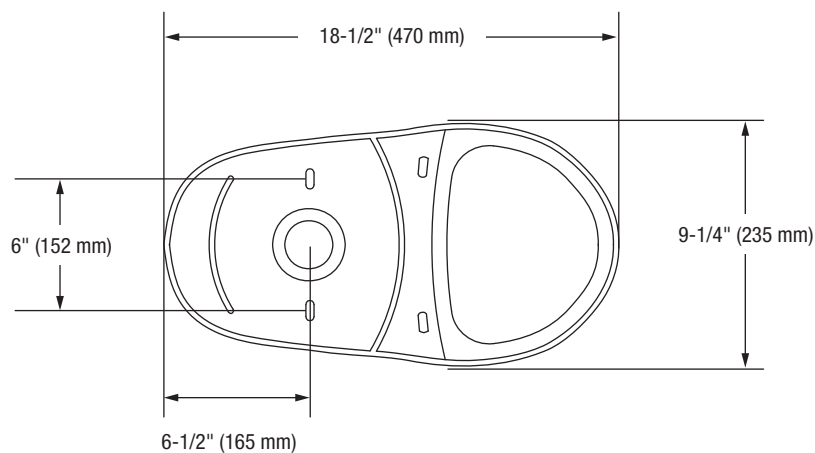

Jerritt

Two-Piece Elongated Bowl Toilet

Bowl Footprint Dimensions

Note: All dimensions and specifications are nominal and may vary: Dimensions of 8" and greater have a tolerances of +3%. Dimensions less than 8" have a tolerances of +5%.