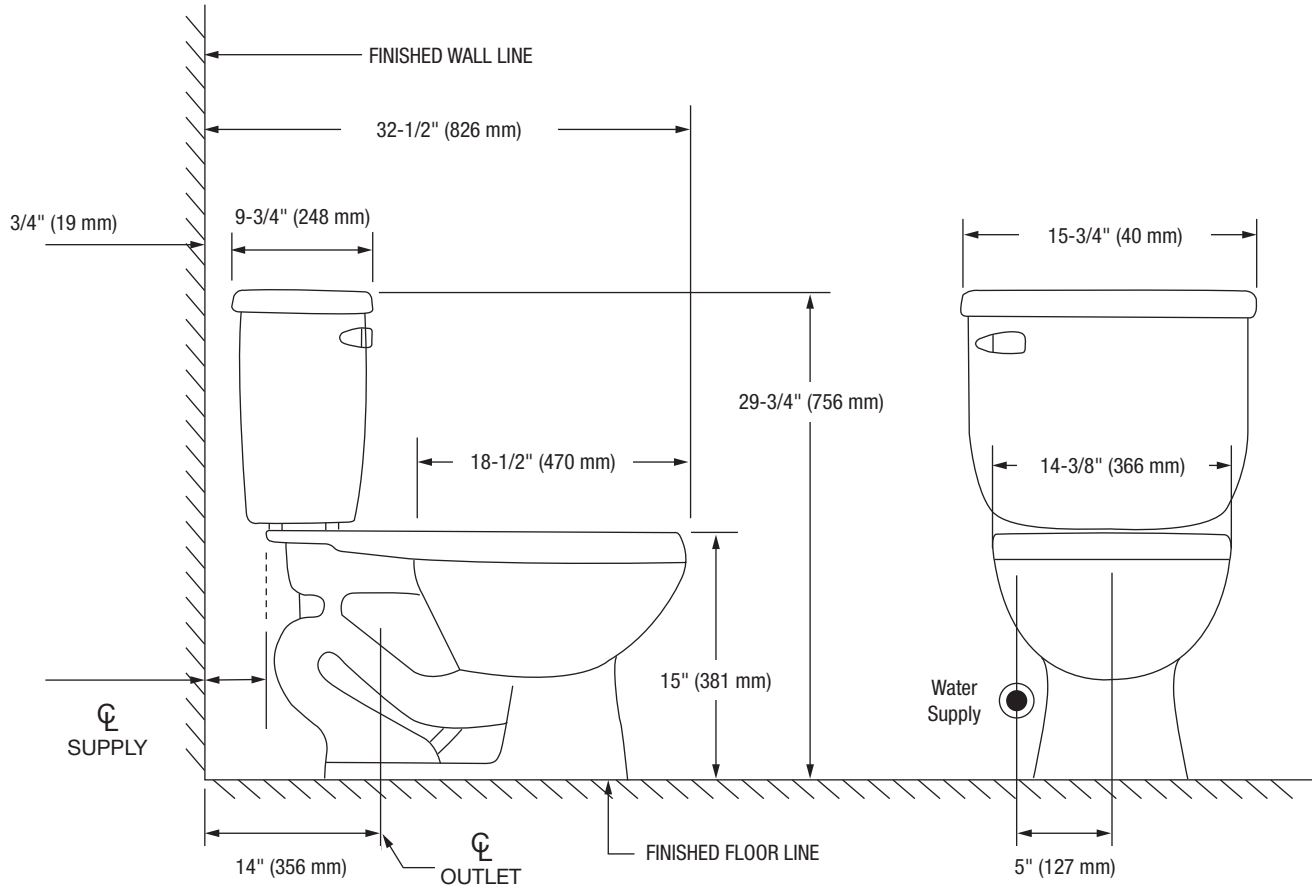

Jerritt

Two-Piece Elongated Bowl Toilet

Bowl Footprint Dimensions

Note: All dimensions and specifications are nominal and may vary: Dimensions of 8" and greater have a tolerances of +3%. Dimensions less than 8" have a tolerances of +5%.

Jerritt

Two-Piece Elongated Bowl Toilet

Product Features

- 1.6 GPF
- Gravity-fed Siphon Jet Flush
- Vitreous China
- 15" Elongated Bowl
- Rough-in: 14"
- Flush Valve: 2"
- Trapway: 2" Fully Glazed
- Water Spot: 7" x 6"
- Front Mounted Color Match Trip Lever
- Sanitary bar on bowl for easy cleaning
- Quick connect, two-bolt "tank-to-bowl" installation