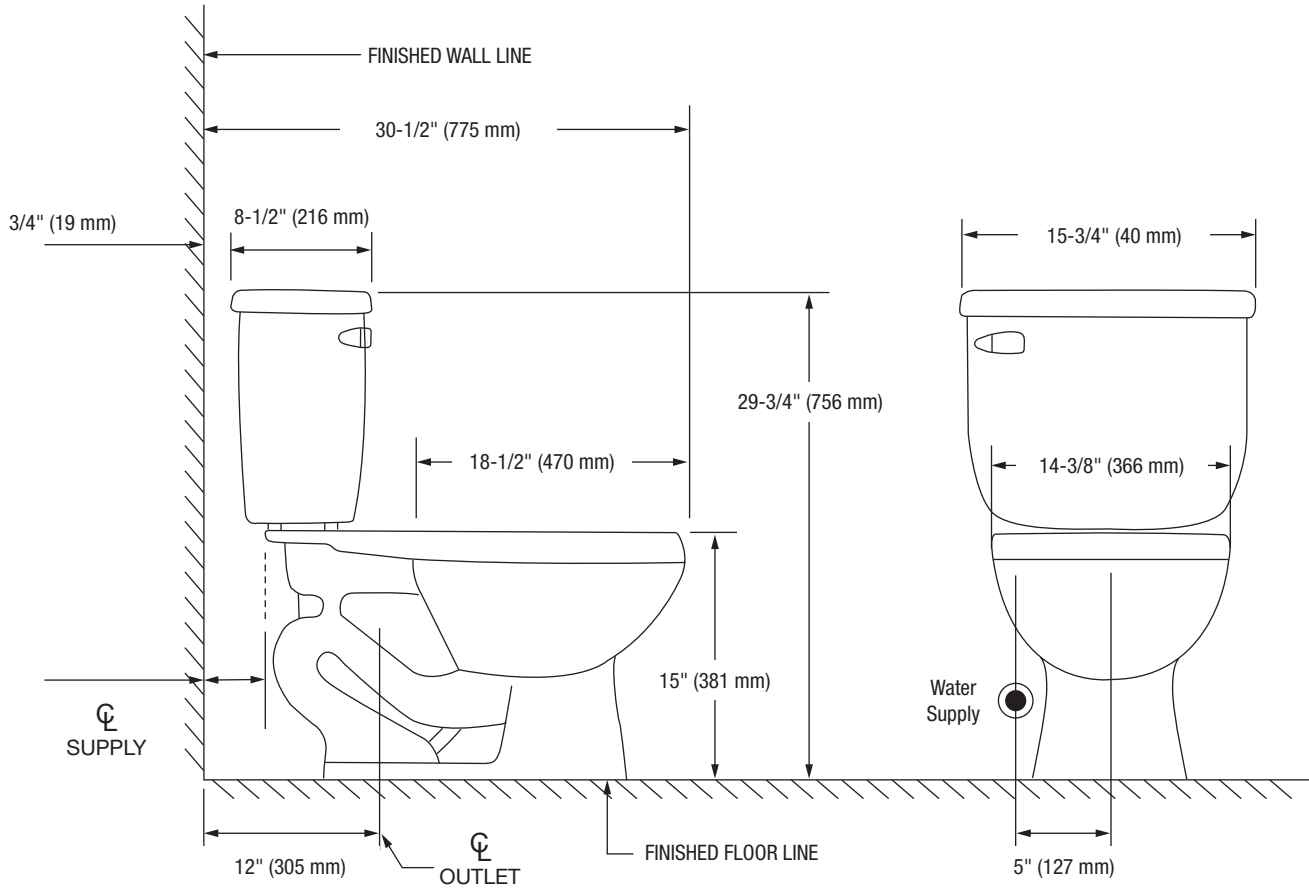

Jerritt

Two-Piece Elongated Bowl Toilet

Product Features

- 1.0 GPF
- Gravity-fed Siphon Jet Flush
- Vitreous China
- 15" Elongated Bowl
- Rough-in: 10"
- Flush Valve: 2"
- Trapway: 2" Fully Glazed
- Water Spot: 7" x 6"
- Front Mounted Color Match Trip Lever
- Sanitary bar on bowl for easy cleaning
- Quick connect, two-bolt "tank-to-bowl" installation

Jerritt

Two-Piece Elongated Bowl Toilet

Product Features

- 1.0 GPF
- Gravity-fed Siphon Jet Flush
- Vitreous China
- 15" Elongated Bowl
- Rough-in: 12"
- Flush Valve: 2"
- Trapway: 2" Fully Glazed
- Water Spot: 7" x 6"
- Front Mounted Color Match Trip Lever
- Sanitary bar on bowl for easy cleaning
- Quick connect, two-bolt "tank-to-bowl" installation

Jerritt

Two-Piece Elongated Bowl Toilet

Bowl Footprint Dimensions

Note: All dimensions and specifications are nominal and may vary: Dimensions of 8" and greater have a tolerances of +3%. Dimensions less than 8" have a tolerances of +5%.

Jerritt

Two-Piece Elongated Bowl Toilet

Product Features

- 1.28 GPF
- Gravity-fed Siphon Jet Flush
- Vitreous China
- 15" Elongated Bowl
- Rough-in: 10"
- Flush Valve: 2"
- Trapway: 2" Fully Glazed
- Water Spot" 7" x 6"
- Front Mounted Color Match Trip Lever
- Sanitary bar on bowl for easy cleaning
- Quick connect, two-bolt tank-to bowl installation