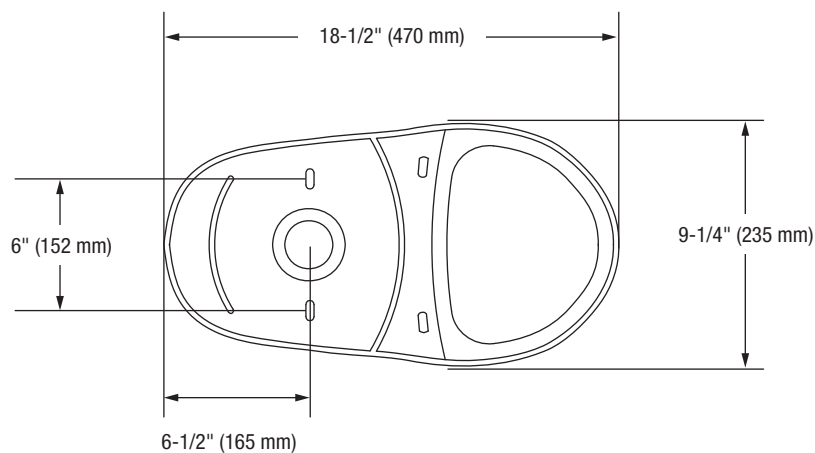

Visit ferguson.com for detailed warranty information.

Jerritt

Two-Piece Elongated Bowl Toilet

Bowl Footprint Dimensions

Note: All dimensions and specifications are nominal and may vary: Dimensions of 8" and greater have a tolerances of +3%. Dimensions less than 8" have a tolerances of +5%.

Jerritt

Two-Piece Elongated Bowl Toilet

Bowl Footprint Dimensions

Note: All dimensions and specifications are nominal and may vary: Dimensions of 8" and greater have a tolerances of +3%. Dimensions less than 8" have a tolerances of +5%.