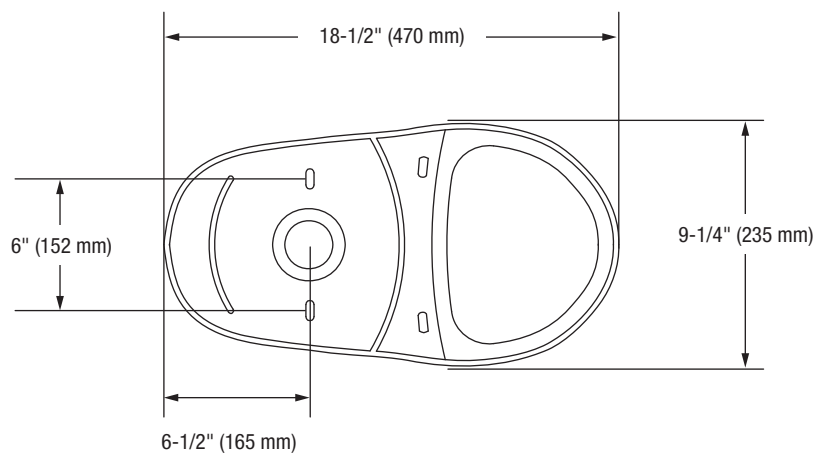

Jerritt

Two-Piece Elongated Bowl Toilet

Product Features

- 1.0 GPF
- Gravity-fed Siphon Jet Flush
- Vitreous China
- 15" Elongated Bowl
- Rough-in: 10"
- Flush Valve: 2"
- Trapway: 2" Fully Glazed
- Water Spot: 7" x 6"
- Front Mounted Color Match Trip Lever
- Sanitary bar on bowl for easy cleaning
- Quick connect, two-bolt "tank-to-bowl" installation

Jerritt

Two-Piece Elongated Bowl Toilet

Bowl Footprint Dimensions

Note: All dimensions and specifications are nominal and may vary: Dimensions of 8" and greater have a tolerances of +3%. Dimensions less than 8" have a tolerances of +5%.

Jerritt

Two-Piece Elongated Bowl Toilet

Product Features

- 1.0 GPF
- Gravity-fed Siphon Jet Flush
- Vitreous China
- 15" Elongated Bowl
- Rough-in: 12"
- Flush Valve: 2"
- Trapway: 2" Fully Glazed
- Water Spot: 7" x 6"
- Front Mounted Color Match Trip Lever
- Sanitary bar on bowl for easy cleaning
- Quick connect, two-bolt "tank-to-bowl" installation