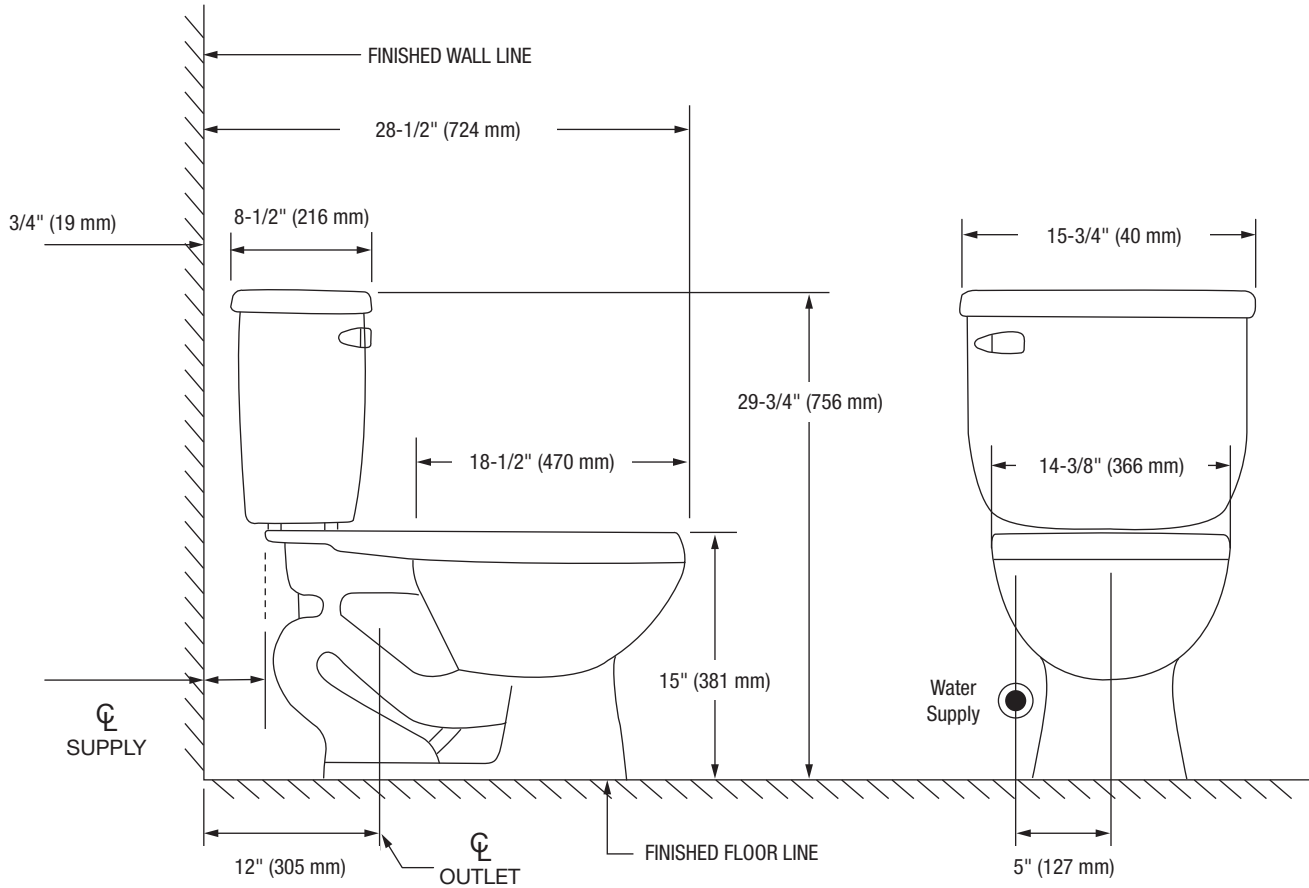

Jerritt

Two-Piece Elongated Bowl Toilet

Bowl Footprint Dimensions

Note: All dimensions and specifications are nominal and may vary: Dimensions of 8" and greater have a tolerances of +3%. Dimensions less than 8" have a tolerances of +5%.