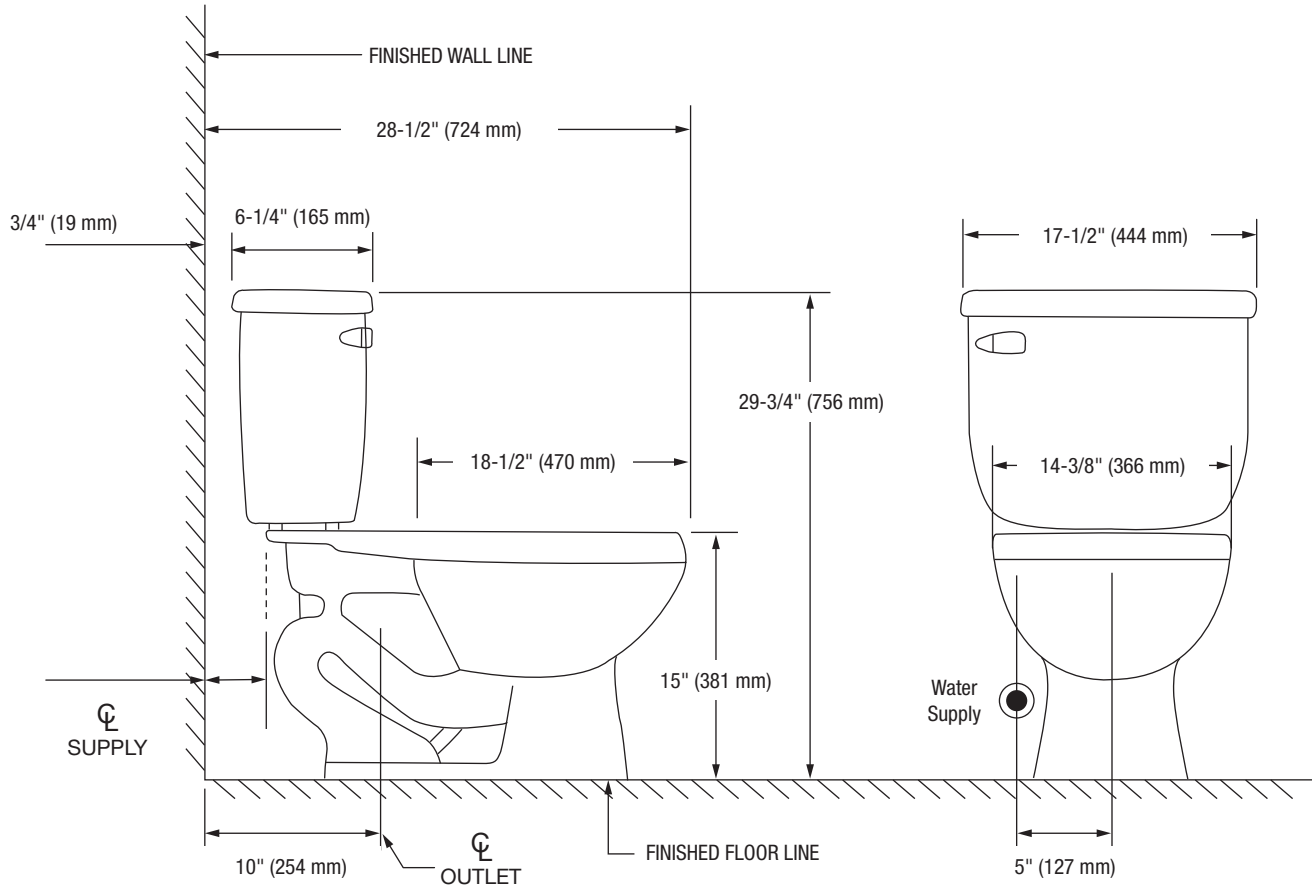

Jerritt

Two-Piece Elongated Bowl Toilet

Product Features

- 1.0 GPF
- Gravity-fed Siphon Jet Flush
- Vitreous China
- 15" Elongated Bowl
- Rough-in: 10"
- Flush Valve: 2"
- Trapway: 2" Fully Glazed
- Water Spot: 7" x 6"
- Front Mounted Color Match Trip Lever
- Sanitary bar on bowl for easy cleaning
- Quick connect, two-bolt "tank-to-bowl" installation

Jerritt

Two-Piece Elongated Bowl Toilet

Bowl Footprint Dimensions

Note: All dimensions and specifications are nominal and may vary: Dimensions of 8" and greater have a tolerances of +3%. Dimensions less than 8" have a tolerances of +5%.

Jerritt

Two-Piece Elongated Bowl Toilet

Product Features

- 1.0 GPF
- Gravity-fed Siphon Jet Flush
- Vitreous China
- 15" Elongated Bowl
- Rough-in: 12"
- Flush Valve: 2"
- Trapway: 2" Fully Glazed
- Water Spot: 7" x 6"
- Front Mounted Color Match Trip Lever
- Sanitary bar on bowl for easy cleaning
- Quick connect, two-bolt "tank-to-bowl" installation