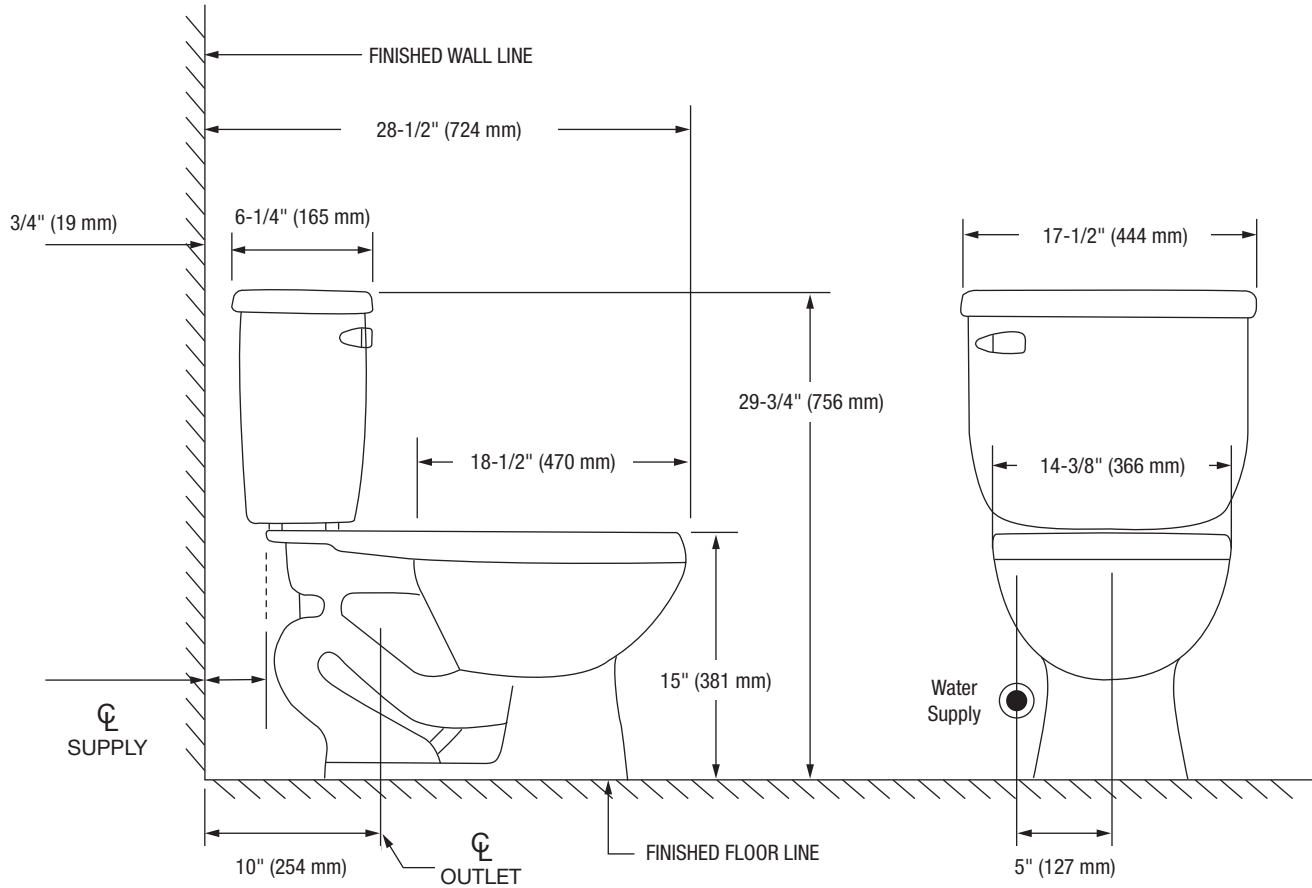

Jerritt

Two-Piece Elongated Bowl Toilet

Product Features

- 1.6 GPF
- Gravity-fed Siphon Jet Flush
- Vitreous China
- 15" Elongated Bowl
- Rough-in: 10"
- Flush Valve: 2"
- Trapway: 2" Fully Glazed
- Water Spot: 7" x 6"
- Front Mounted Color Match Trip Lever
- Sanitary bar on bowl for easy cleaning
- Quick connect, two-bolt "tank-to-bowl" installation

Jerritt

Two-Piece Elongated Bowl Toilet

Bowl Footprint Dimensions

Note: All dimensions and specifications are nominal and may vary: Dimensions of 8" and greater have a tolerances of +3%. Dimensions less than 8" have a tolerances of +5%.

Jerritt

Two-Piece Elongated Bowl Toilet

Product Features

- 1.28 GPF
- Gravity-fed Siphon Jet Flush
- Vitreous China
- 15" Elongated Bowl
- Rough-in: 12"
- Flush Valve: 2"
- Trapway: 2" Fully Glazed
- Water Spot" 7" x 6"
- Front Mounted Trip Lever (Chrome/White Available)
- Sanitary bar on bowl for easy cleaning
- Quick connect, two-bolt tank-to bowl installation