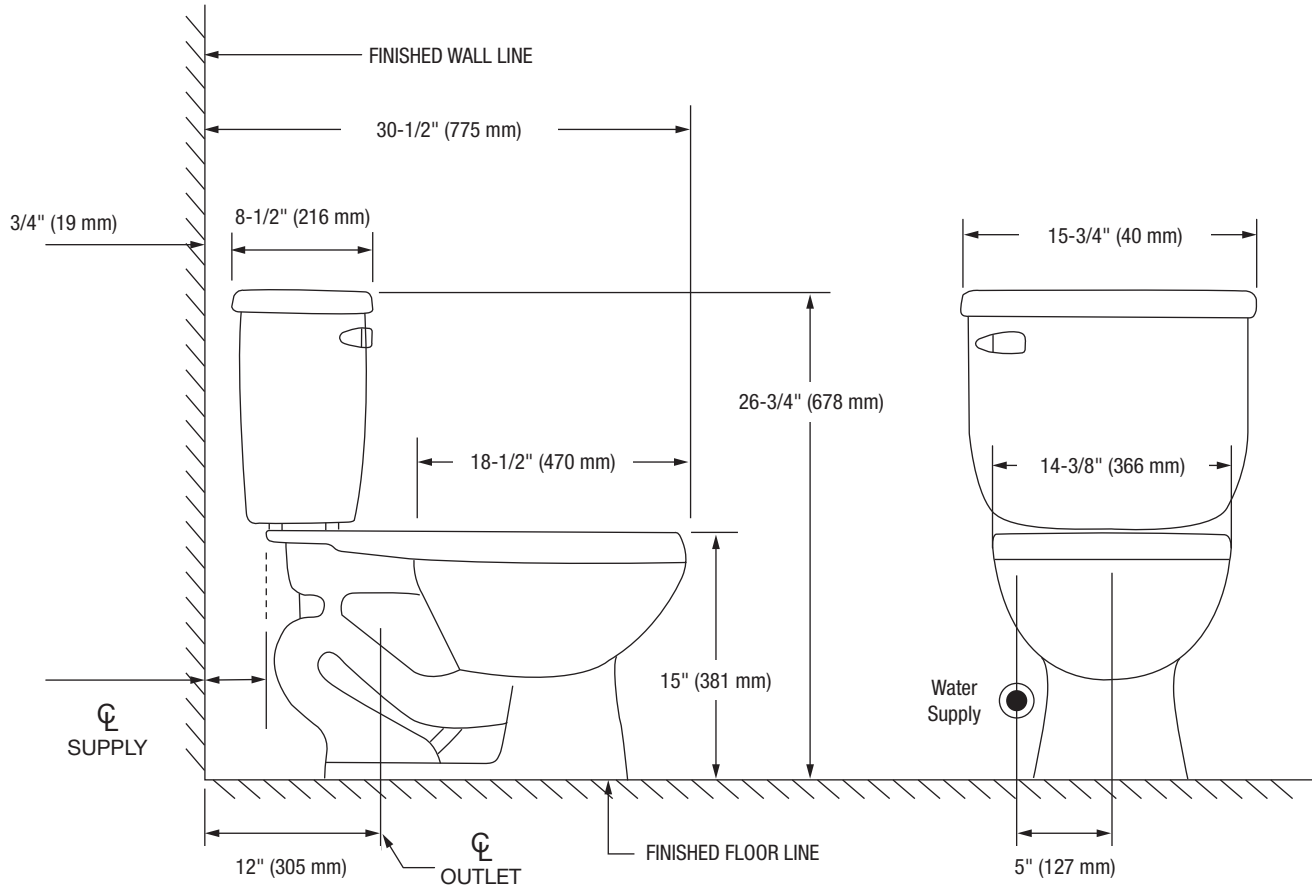

Jerritt

Two-Piece Elongated Bowl Toilet

Product Features

- 1.28 GPF
- Gravity-fed Siphon Jet Flush
- Vitreous China
- 15" Elongated Bowl
- Rough-in: 12"
- Flush Valve: 2"
- Trapway: 2" Fully Glazed
- Water Spot: 7" x 6"
- Front Mounted Color Match Trip Lever
- Sanitary bar on bowl for easy cleaning
- Quick connect, two-bolt "tank-to-bowl" installation

Jerritt

Two-Piece Elongated Bowl Toilet

Bowl Footprint Dimensions

Note: All dimensions and specifications are nominal and may vary: Dimensions of 8" and greater have a tolerances of +3%. Dimensions less than 8" have a tolerances of +5%.

Jerritt

Two-Piece Elongated Bowl Toilet

Product Features

- 1.6 GPF
- Gravity-fed Siphon Jet Flush
- Vitreous China
- 15" Elongated Bowl
- Rough-in: 12"
- Flush Valve: 2"
- Trapway: 2" Fully Glazed
- Water Spot: 7" x 6"
- Front Mounted Color Match Trip Lever
- Sanitary bar on bowl for easy cleaning
- Quick connect, two-bolt "tank-to-bowl" installation