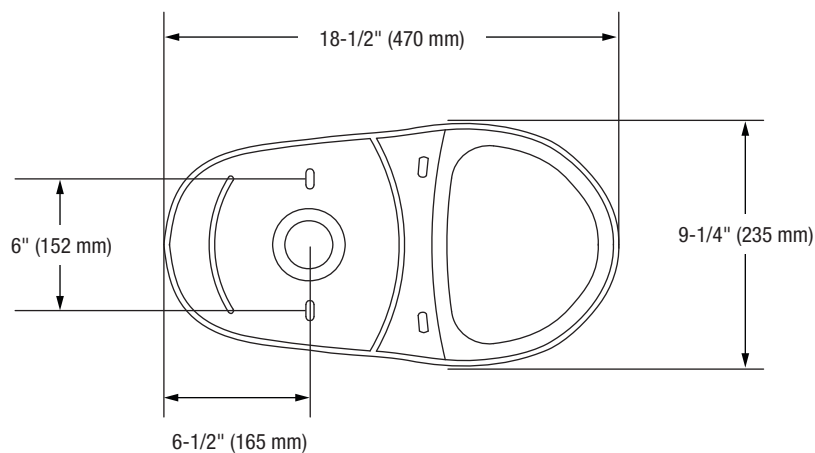

Visit ferguson.com for detailed warranty information.

Jerritt

Two-Piece Elongated Bowl Toilet

Bowl Footprint Dimensions

Note: All dimensions and specifications are nominal and may vary: Dimensions of 8" and greater have a tolerances of +3%. Dimensions less than 8" have a tolerances of +5%.

Jerritt

Two-Piece Elongated Bowl Toilet

Product Features

- 1.28 GPF
- Gravity-fed Siphon Jet Flush
- Vitreous China
- 15" Elongated Bowl
- Rough-in: 12"
- Flush Valve: 2"
- Trapway: 2" Fully Glazed
- Water Spot: 7" x 6"
- Front Mounted Color Match Trip Lever
- Sanitary bar on bowl for easy cleaning
- Quick connect, two-bolt "tank-to-bowl" installation