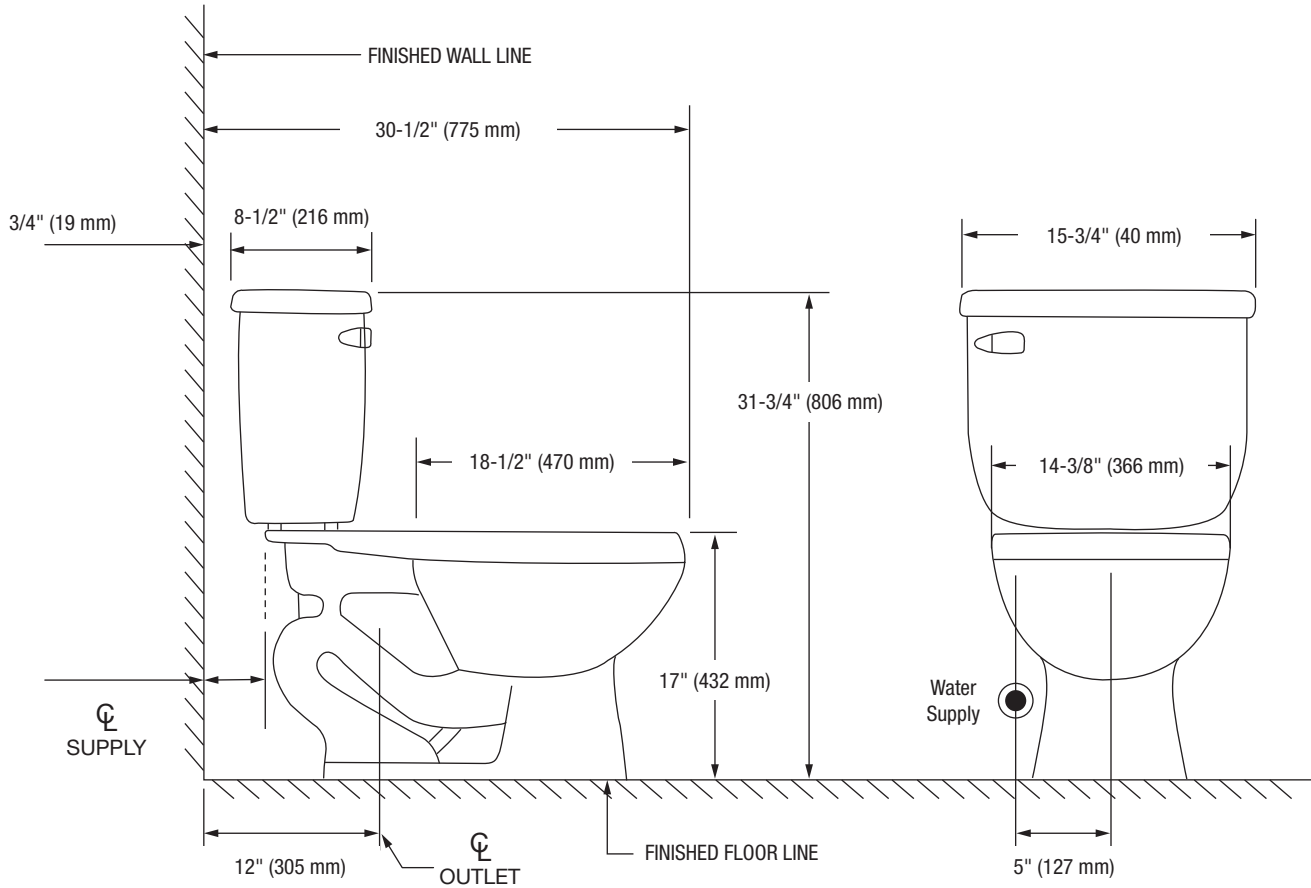

Jerritt

Two-Piece Elongated Bowl Toilet

Product Features

- 1.28 GPF
- Gravity-fed Siphon Jet Flush
- Vitreous China
- 17" Elongated ADA Bowl
- Rough-in: 12"
- Flush Valve: 2"
- Trapway: 2" Fully Glazed
- Water Spot: 7" x 6"
- Front Mounted Trip Lever (Chrome/White Available)
- Sanitary bar on bowl for easy cleaning
- Quick connect, two-bolt "tank-to-bowl" installation

Jerritt

Two-Piece Elongated Bowl Toilet

Bowl Footprint Dimensions

Note: All dimensions and specifications are nominal and may vary: Dimensions of 8" and greater have a tolerances of +3%. Dimensions less than 8" have a tolerances of +5%.

Jerritt

Two-Piece Elongated Bowl Toilet

Product Features

- 1.6 GPF
- Gravity-fed Siphon Jet Flush
- Vitreous China
- 17" Elongated ADA Bowl
- Rough-in: 12"
- Flush Valve: 2"
- Trapway: 2" Fully Glazed
- Water Spot: 7" x 6"
- Front Mounted Color Match Trip Lever
- Sanitary bar on bowl for easy cleaning
- Quick connect, two-bolt "tank-to-bowl" installation