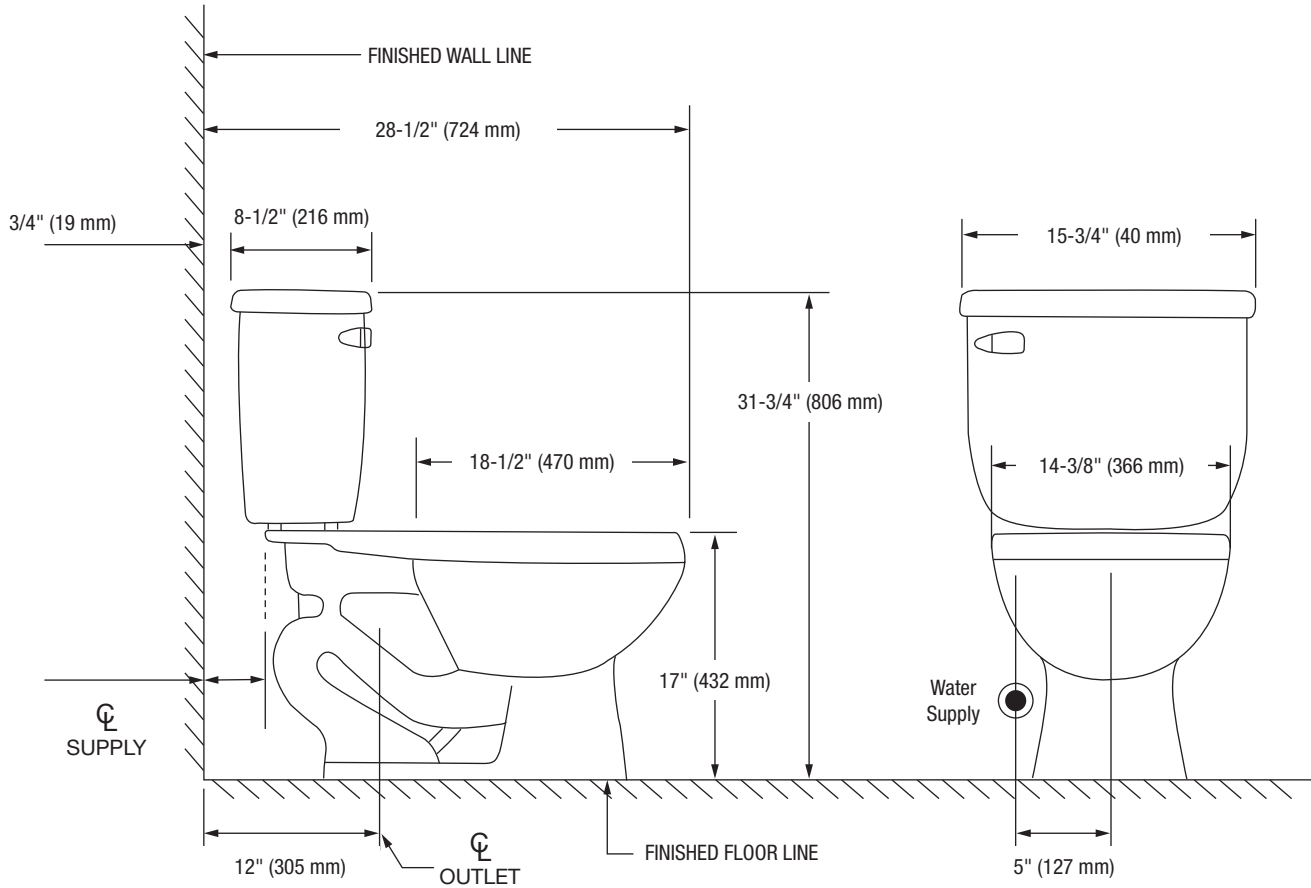

Jerritt

Two-Piece Elongated Bowl Toilet

Product Features

- 1.28 GPF
- Gravity-fed Siphon Jet Flush
- Vitreous China
- 17" Elongated ADA Bowl
- Rough-in: 12"
- Flush Valve: 2"
- Trapway: 2" Fully Glazed
- Water Spot: 7" x 6"
- Front Mounted Trip Lever (Chrome/White Available)
- Sanitary bar on bowl for easy cleaning
- Quick connect, two-bolt "tank-to-bowl" installation

Jerritt

Two-Piece Elongated Bowl Toilet

Bowl Footprint Dimensions

Note: All dimensions and specifications are nominal and may vary: Dimensions of 8" and greater have a tolerances of +3%. Dimensions less than 8" have a tolerances of +5%.

Jerritt

Two-Piece Elongated Bowl Toilet

Product Features

- 1.6 GPF
- Gravity-fed Siphon Jet Flush
- Vitreous China
- 17" Elongated ADA Bowl
- Rough-in: 12"
- Flush Valve: 2"
- Trapway: 2" Fully Glazed
- Water Spot: 7" x 6"
- Front Mounted Color Match Trip Lever
- Sanitary bar on bowl for easy cleaning
- Quick connect, two-bolt "tank-to-bowl" installation