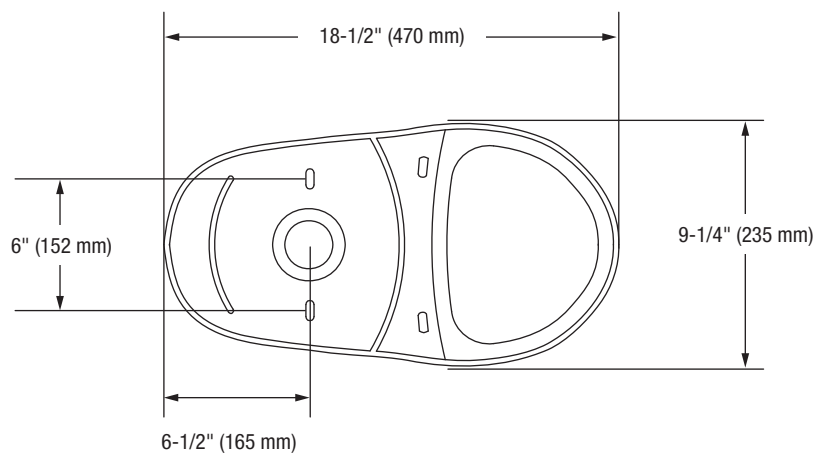

Jerritt

Two-Piece Elongated Bowl Toilet

Bowl Footprint Dimensions

Note: All dimensions and specifications are nominal and may vary: Dimensions of 8" and greater have a tolerances of +3%. Dimensions less than 8" have a tolerances of +5%.

Jerritt

Two-Piece Elongated Bowl Toilet

Product Features

- 1.6 GPF
- Gravity-fed Siphon Jet Flush
- Vitreous China
- 17" Elongated ADA Bowl
- Rough-in: 12"
- Flush Valve: 2"
- Trapway: 2" Fully Glazed
- Water Spot: 7" x 6"
- Front Mounted Color Match Trip Lever
- Sanitary bar on bowl for easy cleaning
- Quick connect, two-bolt "tank-to-bowl" installation

PF1403TWH	Elongated ADA Bowl - 17" - White
PF1403TBS	Elongated ADA Bowl - 17" - Biscuit

This product comes complete with installation, operating, care and maintenance instructions. All PROFLO fixtures carry a lifetime limited warranty on the vitreous china and a 5-year limited warranty on the fittings. Visit ferguson.com for detailed warranty information.