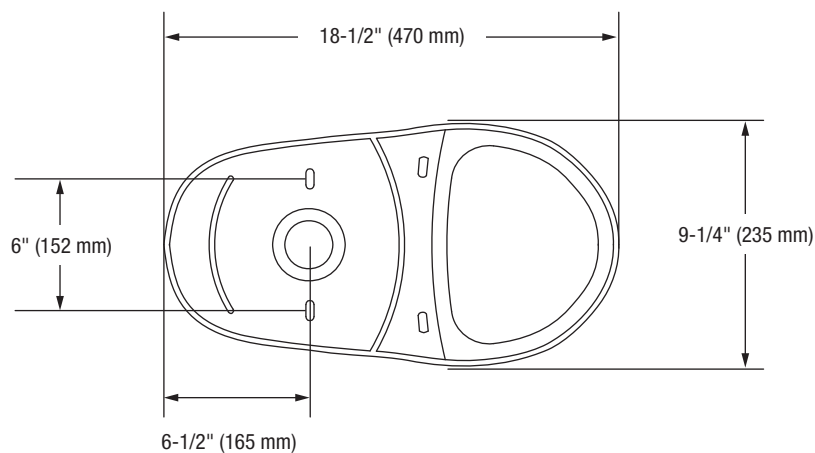

Jerritt

Two-Piece Elongated Bowl Toilet

Product Features

- 1.28 GPF
- Gravity-fed Siphon Jet Flush
- Vitreous China
- 17" Elongated ADA Bowl
- Rough-in: 12"
- Flush Valve: 2"
- Trapway: 2" Fully Glazed
- Water Spot: 7" x 6"
- Front Mounted Trip Lever (Chrome/White Available)
- Sanitary bar on bowl for easy cleaning
- Quick connect, two-bolt "tank-to-bowl" installation

Jerritt

Two-Piece Elongated Bowl Toilet

Bowl Footprint Dimensions

Note: All dimensions and specifications are nominal and may vary: Dimensions of 8" and greater have a tolerances of +3%. Dimensions less than 8" have a tolerances of +5%.

Jerritt

Two-Piece Elongated Bowl Toilet

Product Features

- 1.6 GPF
- Gravity-fed Siphon Jet Flush
- Vitreous China
- 17" Elongated ADA Bowl
- Rough-in: 12"
- Flush Valve: 2"
- Trapway: 2" Fully Glazed
- Water Spot: 7" x 6"
- Front Mounted Color Match Trip Lever
- Sanitary bar on bowl for easy cleaning
- Quick connect, two-bolt "tank-to-bowl" installation