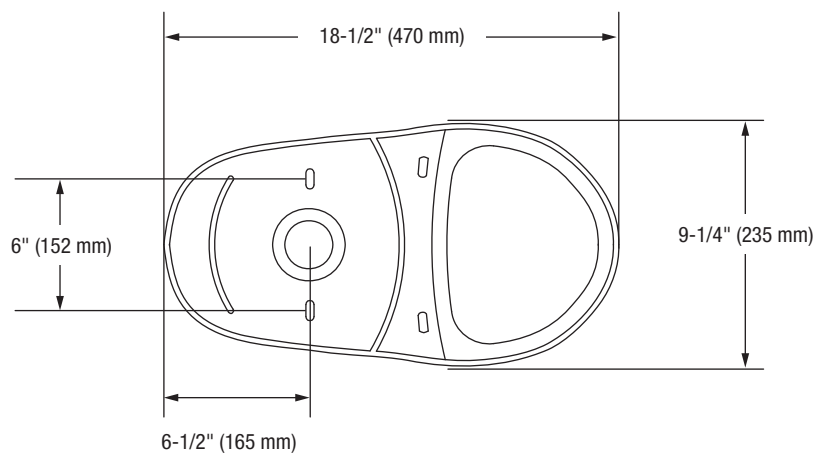

Visit ferguson.com for detailed warranty information.

Jerritt

Two-Piece Elongated Bowl Toilet

Bowl Footprint Dimensions

Note: All dimensions and specifications are nominal and may vary: Dimensions of 8" and greater have a tolerances of +3%. Dimensions less than 8" have a tolerances of +5%.

Jerritt

Two-Piece Elongated Bowl Toilet

Product Features

- 1.6 GPF
- Gravity-fed Siphon Jet Flush
- Vitreous China
- 15" Elongated Bowl
- Rough-in: 12"
- Flush Valve: 2"
- Trapway: 2" Fully Glazed
- Water Spot: 7" x 6"
- Front Mounted Color Match Trip Lever
- Sanitary bar on bowl for easy cleaning
- Quick connect, two-bolt "tank-to-bowl" installation

PF1401TWH	Elongated Bowl - 15"
PF1401TBS	Elongated ADA Bowl - 17" - Biscuit

This product comes complete with installation, operating, care and maintenance instructions. All PROFLO fixtures carry a lifetime limited warranty on the vitreous china and a 5-year limited warranty on the fittings. Visit ferguson.com for detailed warranty information.

Jerritt

Two-Piece Elongated Bowl Toilet

Bowl Footprint Dimensions

Note: All dimensions and specifications are nominal and may vary: Dimensions of 8" and greater have a tolerances of +3%. Dimensions less than 8" have a tolerances of +5%.