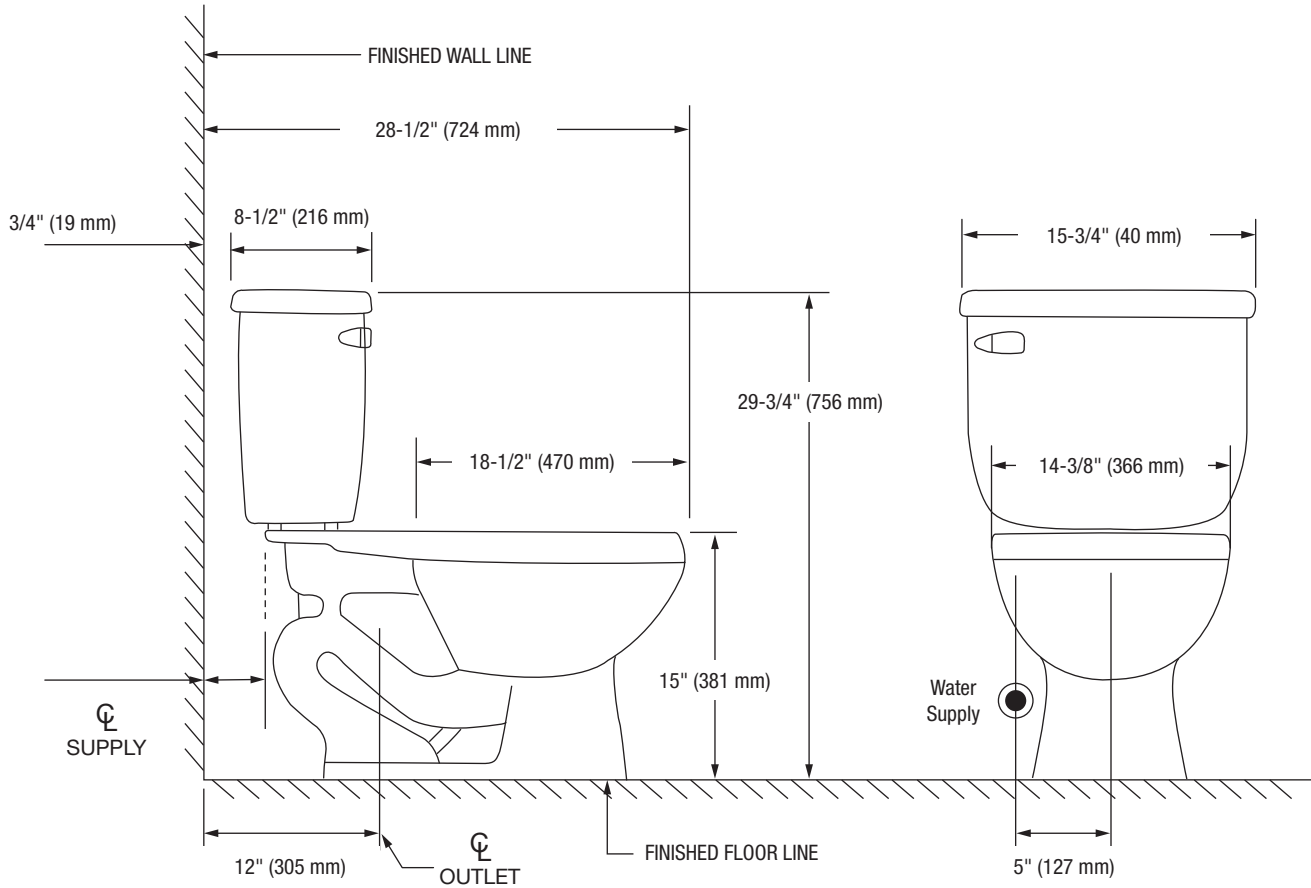

Visit ferguson.com for detailed warranty information.

Jerritt

Two-Piece Elongated Bowl Toilet

Bowl Footprint Dimensions

Note: All dimensions and specifications are nominal and may vary: Dimensions of 8" and greater have a tolerances of +3%. Dimensions less than 8" have a tolerances of +5%.

Jerritt

Two-Piece Elongated Bowl Toilet

Product Features

- 1.6 GPF
- Gravity-fed Siphon Jet Flush
- Vitreous China
- 15" Elongated Bowl
- Rough-in: 12"
- Flush Valve: 2"
- Trapway: 2" Fully Glazed
- Water Spot: 7" x 6"
- Front Mounted Color Match Trip Lever
- Sanitary bar on bowl for easy cleaning
- Quick connect, two-bolt "tank-to-bowl" installation

Available Colors: White (WH), Biscuit (BS)

Tank

PF5112WHM	12" Rough-in Tank - White
PF5112RWHM	12" Rough-in Right Hand Tank
PF5112UWHM	12" Rough-in Insulated Tank
PF5112BSM	12" Rough-in Tank - Biscuit

Bowl

Jerritt

Two-Piece Elongated Bowl Toilet

Bowl Footprint Dimensions

Note: All dimensions and specifications are nominal and may vary: Dimensions of 8" and greater have a tolerances of +3%. Dimensions less than 8" have a tolerances of +5%.