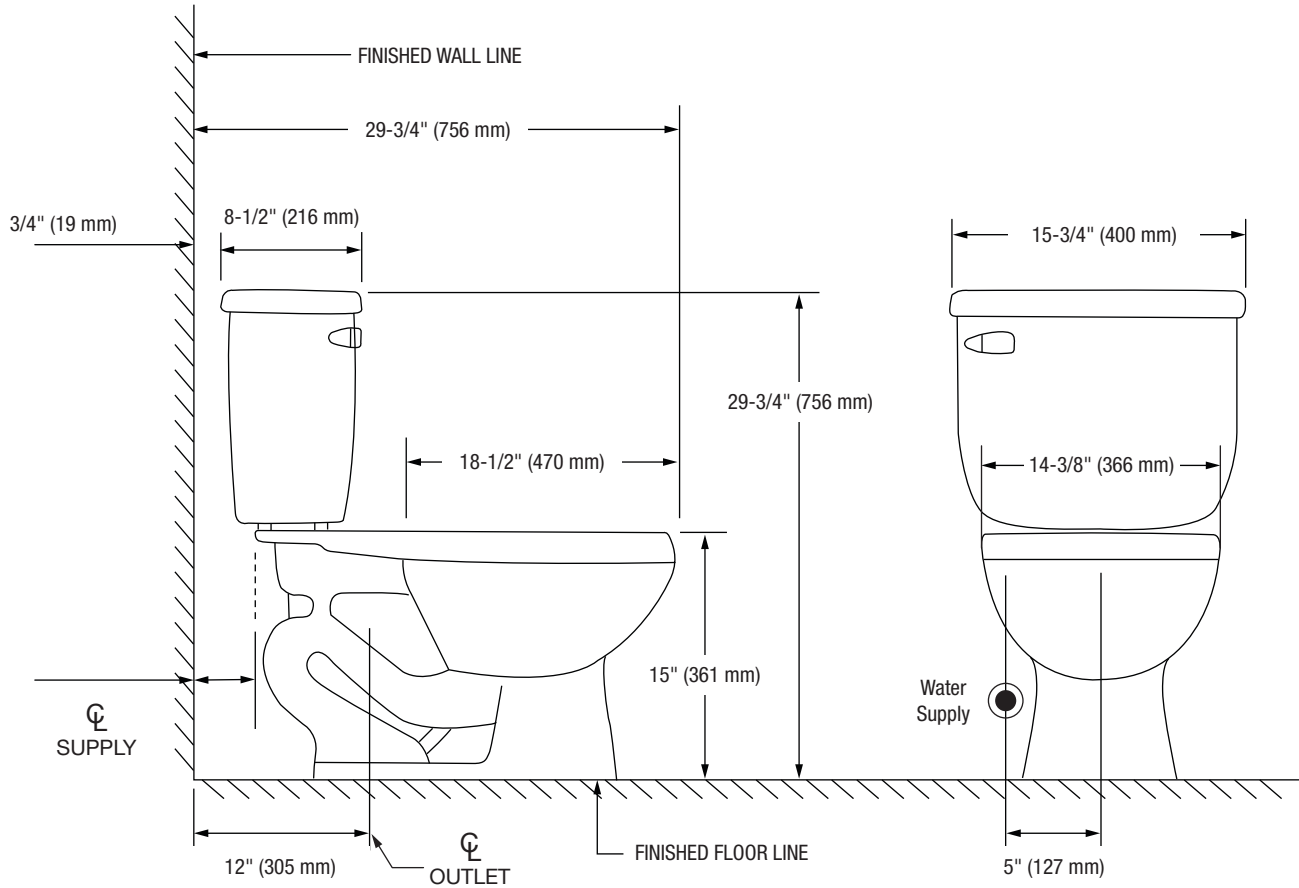

Jerritt

Two-Piece Elongated Bowl Toilet

Product Features

- 1.28 GPF
- Gravity-fed Siphon Jet Flush
- Vitreous China
- 15" Elongated Bowl
- Rough-in: 12"
- Flush Valve: 2"
- Trapway: 2" Fully Glazed
- Water Spot" 7" x 6"
- Front Mounted Trip Lever (Chrome/White Available)
- Sanitary bar on bowl for easy cleaning
- Quick connect, two-bolt tank-to bowl installation

Visit ferguson.com for detailed warranty information.

Jerritt

Two-Piece Elongated Bowl Toilet

Bowl Footprint Dimensions

Note: All dimensions and specifications are nominal and may vary: Dimensions of 8" and greater have a tolerances of +3%. Dimensions less than 8" have a tolerances of +5%.

Jerritt

Two-Piece Elongated Bowl Toilet

Product Features

- 1.6 GPF
- Gravity-fed Siphon Jet Flush
- Vitreous China
- 15" Elongated Bowl
- Rough-in: 12"
- Flush Valve: 2"
- Trapway: 2" Fully Glazed
- Water Spot: 7" x 6"
- Front Mounted Color Match Trip Lever
- Sanitary bar on bowl for easy cleaning
- Quick connect, two-bolt "tank-to-bowl" installation

Jerritt

Two-Piece Elongated Bowl Toilet

Bowl Footprint Dimensions

Note: All dimensions and specifications are nominal and may vary: Dimensions of 8" and greater have a tolerances of +3%. Dimensions less than 8" have a tolerances of +5%.