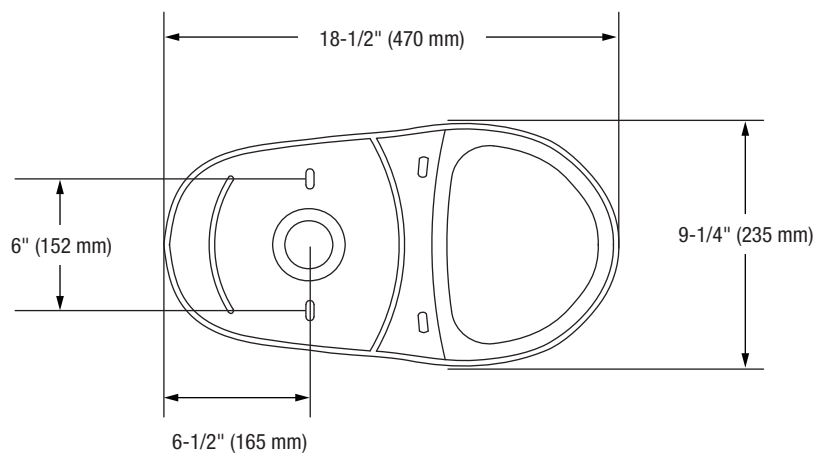

Visit ferguson.com for detailed warranty information.

Jerritt

Two-Piece Elongated Bowl Toilet

Bowl Footprint Dimensions

Note: All dimensions and specifications are nominal and may vary: Dimensions of 8" and greater have a tolerances of +3%. Dimensions less than 8" have a tolerances of +5%.

Jerritt

Two-Piece Elongated Bowl Toilet

Product Features

- 1.6 GPF
- Gravity-fed Siphon Jet Flush
- Vitreous China
- 15" Elongated Bowl
- Rough-in: 12"
- Flush Valve: 2"
- Trapway: 2" Fully Glazed
- Water Spot: 7" x 6"
- Front Mounted Color Match Trip Lever
- Sanitary bar on bowl for easy cleaning
- Quick connect, two-bolt "tank-to-bowl" installation

Jerritt

Two-Piece Elongated Bowl Toilet

Bowl Footprint Dimensions

Note: All dimensions and specifications are nominal and may vary: Dimensions of 8" and greater have a tolerances of +3%. Dimensions less than 8" have a tolerances of +5%.