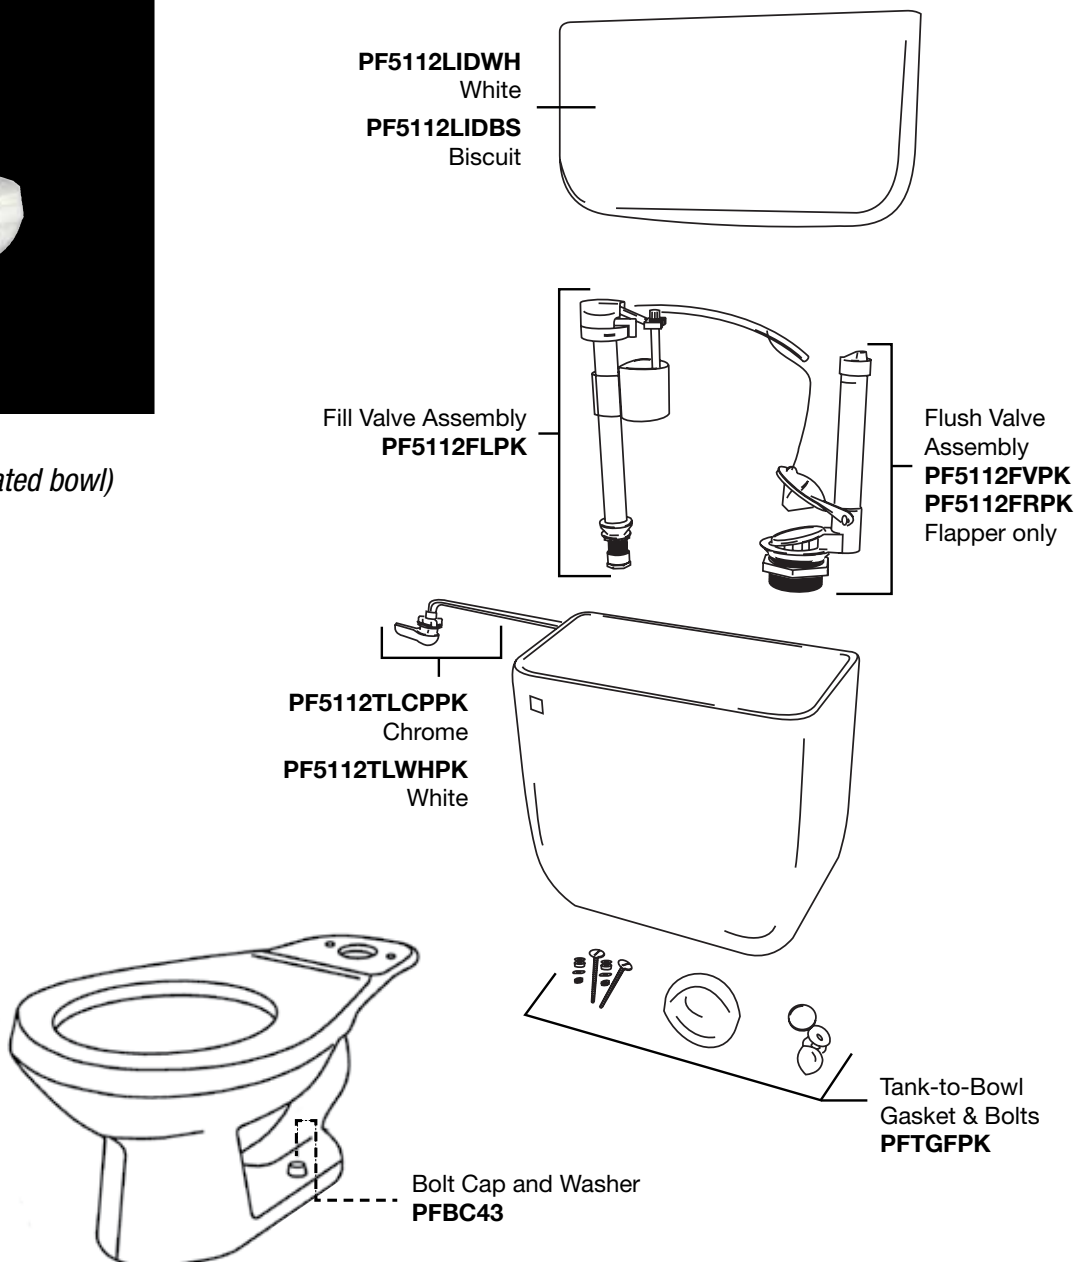

Parts Breakdown

1.28gpf Closet Tank

PF1400T HET Series

PF5112HEWH

(Shown with PF1401TWH elongated bowl)

Warranty and Codes

Distributed Exclusively by Ferguson and Wolseley Canada

Parts Breakdown
Dual Flush Tank

PF1400T Dual Flush Series

PF9312WH
Shown with PF1401TWH
elongated bowl

PF5112LIDWH

Tank-to-Bowl
Gasket & Bolts
PFTGPK

Bolt Cap
PFBC43
Bolt Cap Washer

Warranty and Codes

This product comes complete with installation, operating, care and maintenance instructions. All PROFLO faucets carry a 1- year limited warranty. This product meets ANSI: A112.18.1M.