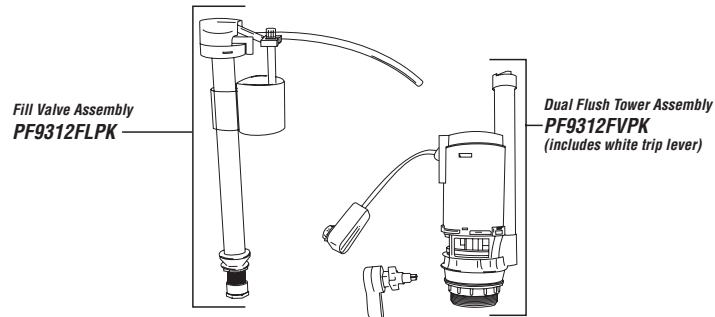

Parts Breakdown

1.28gpf Closet Tank

PF1400T HET Series

PF5112HEWH

(Shown with PF1401TWH elongated bowl)

Warranty and Codes

Distributed Exclusively by Ferguson and Wolseley Canada

Parts Breakdown
Dual Flush Tank

PF1400T Dual Flush Series

PF9312WH
Shown with PF1401TWH
elongated bowl

PF5112LIDWH

Tank-to-Bowl
Gasket & Bolts
PFTGPK

Bolt Cap
PFBC43
Bolt Cap Washer

Warranty and Codes

This product comes complete with installation, operating, care and maintenance instructions. All PROFLO faucets carry a 1- year limited warranty. This product meets ANSI: A112.18.1M.