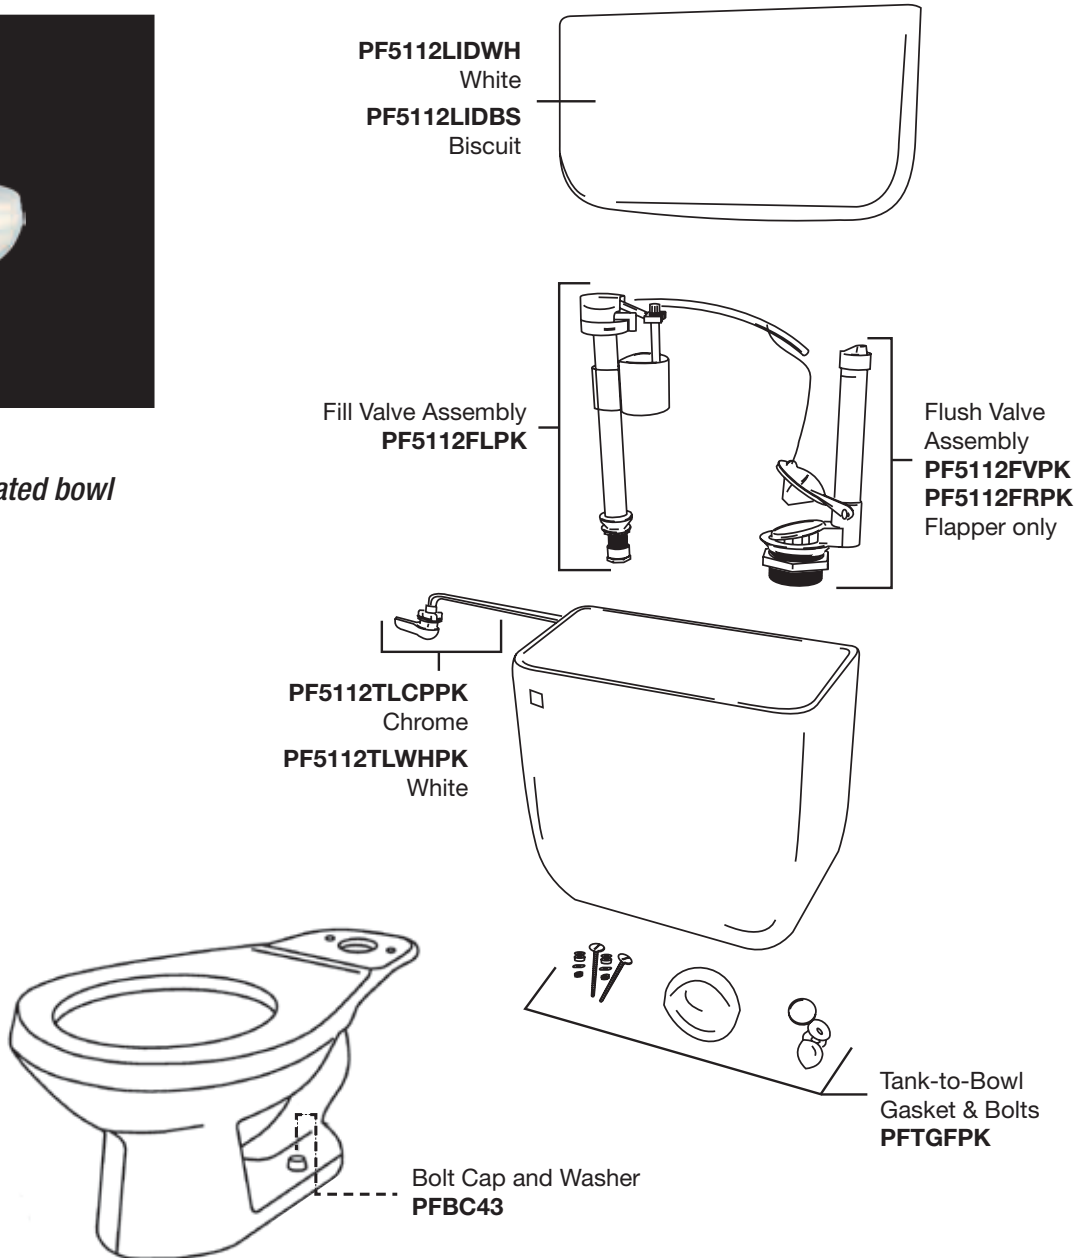

1.6gpf Closet Tank

PF1400T Low Consumption Series

PF5112WHM

Shown with PF1401TWH elongated bowl

Warranty and Codes

This product comes complete with installation, operating, care and maintenance instructions. All PROFLO fixtures carry a 1- year limited warranty. This product meets ANSI: A112.18.1M.

Parts Breakdown

1.28gpf Closet Tank

PF1400T HET Series

PF5112HEWH

(Shown with PF1401TWH elongated bowl)

Warranty and Codes

Distributed Exclusively by Ferguson and Wolseley Canada

Parts Breakdown
Dual Flush Tank

PF1400T Dual Flush Series

PF9312WH
Shown with PF1401TWH
elongated bowl

PF5112LIDWH

Tank-to-Bowl
Gasket & Bolts
PFTGPK

Bolt Cap
PFBC43
Bolt Cap Washer

Warranty and Codes

This product comes complete with installation, operating, care and maintenance instructions. All PROFLO faucets carry a 1- year limited warranty. This product meets ANSI: A112.18.1M.