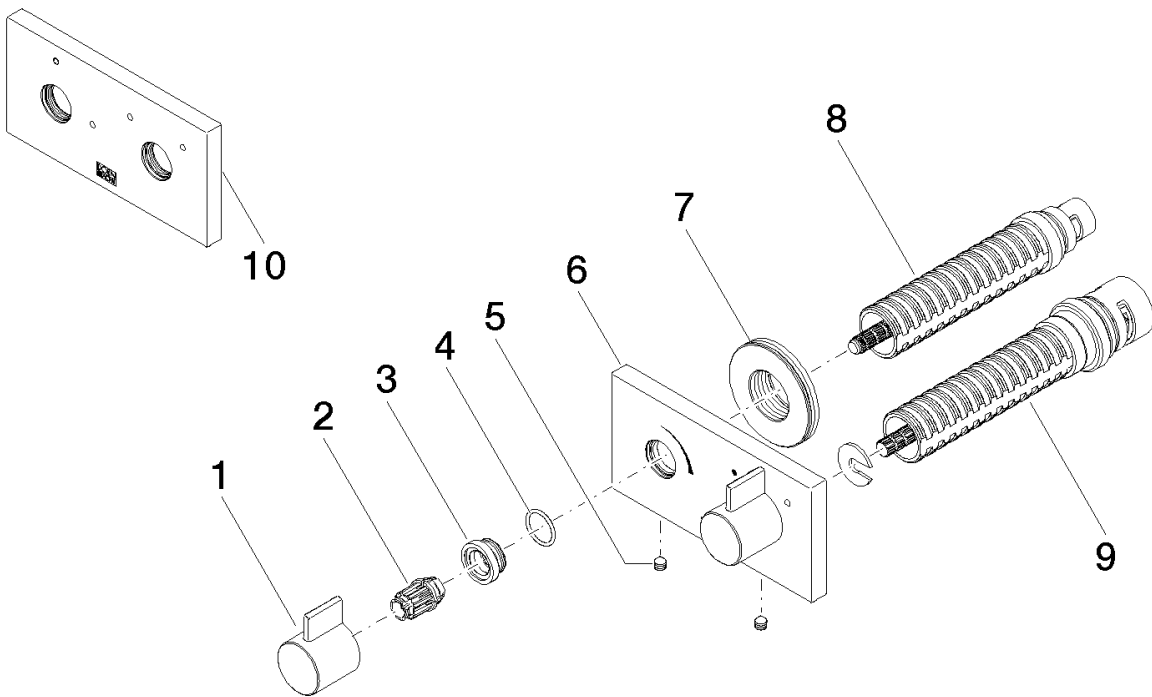

Sink - Symetrics

xGATE Mixing valve with volume control for wall-mounted installation - platinum matte

Article number: 36 325 985-06

Sink - Symetrics

xGATE Mixing valve with volume control for wall-mounted installation - platinum matte

Article number: 36 325 985-06

Spare parts list

Position	Number of units	Item Number	Spare part	Lead time
1	2	09 20 98 002-06	handle	10
2	2	09 12 12 005 90	fixing cap	2
3	2	09 12 12 043-06	base	10
4	2	09 14 10 017 90	seal	2
5	2	04 31 11 112 00 90	pin	2
6	1	09 27 98 033-06	plate	10
7	1	09 30 01 107 90	sleeve	2
8	1	90 90 03 202 00 90	top	2
9	1	90 90 03 158 00 90	top	2
10	1	09 27 98 022-06	plate	10