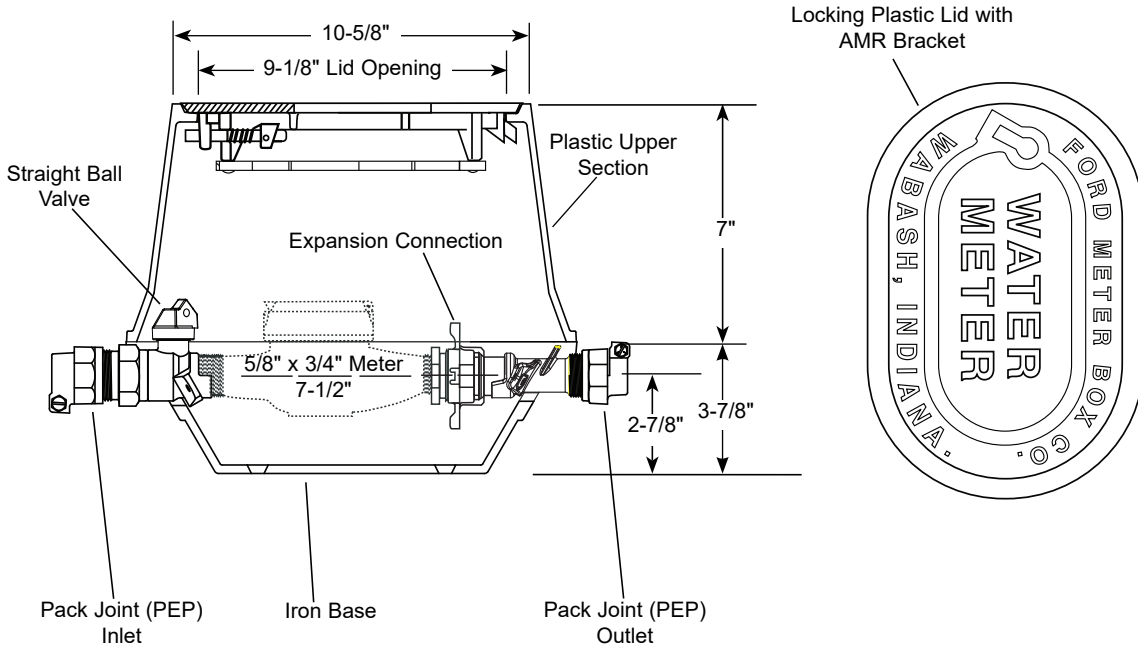

## Yokebox - (YLBP166-233-PB-NL style)

PACK JOINT FOR POLYETHYLENE PIPE (SIDR7 PEP) INLET AND OUTLET

STRAIGHT BALL VALVE INLET BY STRAIGHT OUTLET

| METER SIZE  | P.J. (PEP) INLET | P.J. (PEP) OUTLET | APPROX. Wt. LBS. | CATALOG NUMBER    | ✓ SUBMITTED ITEM(S) |
|-------------|------------------|-------------------|------------------|-------------------|---------------------|
| 5/8" x 3/4" | 3/4"             | 3/4"              | 15.4             | YLBP166-233-PB-NL |                     |

### FEATURES

- All brass that comes in contact with potable water conforms to AWWA Standard C800 (ASTM B584, UNS C89833)
- The product has the letters "NL" cast into the main body for lead-free identification
- Brass components that do not come in contact with potable water conform to AWWA Standard C800 (ASTM B62 and ASTM B584, UNS C83600, 85-5-5-5)
- Base is cast iron per ASTM A48, Class 25 with black e-coat
- The brass end fittings are permanently and properly spaced and aligned for the meter
- Plastic locking lid with bracket for mounting ERT units