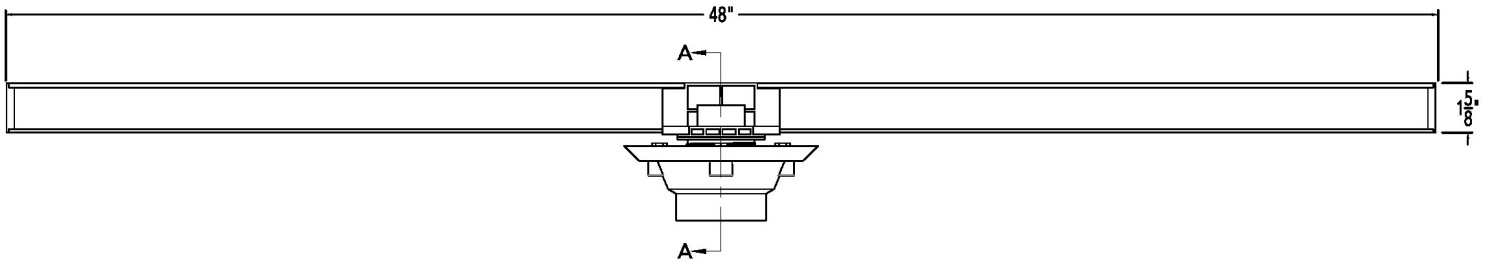

S-AG 3848 Specifications

AG 3848

48" Complete Kit Includes:

- (48 1/8" l x 1 13/16" w x 1 5/8" h)
- 1 - A 3848 Stainless Steel Grate
- 1 - G 3848 PVC Channel
- 2 - SE 38 End Section
- 1 - S32 PVC Outlet Section
- 1 - S50 Treaded Outlet