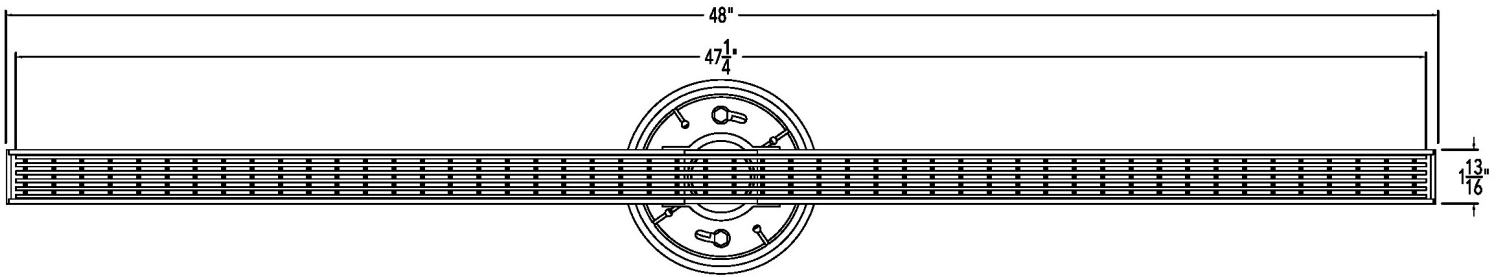

S-AG 3848 Specifications

AG 3848

48" Complete Kit Includes:

- (48 1/8" l x 1 13/16" w x 1 5/8" h)
- 1 - A 3848 Stainless Steel Grate
- 1 - G 3848 PVC Channel
- 2 - SE 38 End Section
- 1 - S32 PVC Outlet Section
- 1 - S50 Treaded Outlet