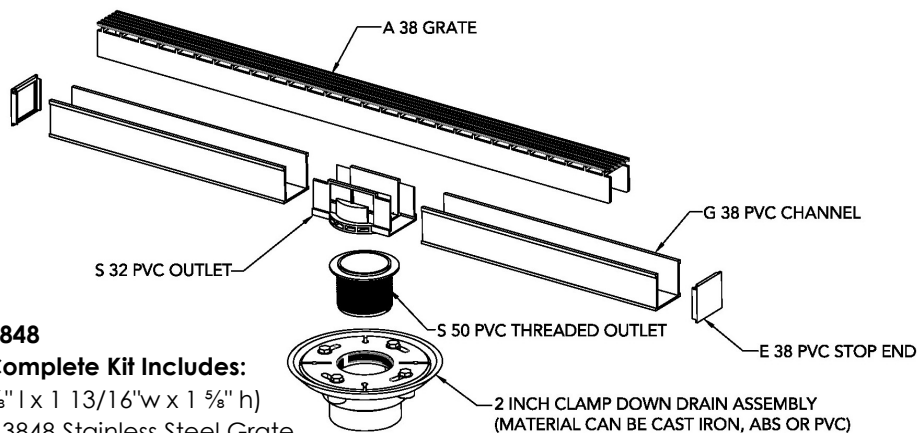

S-AG 3848 Specifications

AG 3848

48" Complete Kit Includes:

- (48 1/8" l x 1 13/16" w x 1 5/8" h)
- 1 - A 3848 Stainless Steel Grate
- 1 - G 3848 PVC Channel
- 2 - SE 38 End Section
- 1 - S32 PVC Outlet Section
- 1 - S50 Treaded Outlet

Add Clamp Down Drain:

- CDA 22 Clamp Down Drain ABS
- CDI 22 Clamp Down Drain Cast Iron
- CDP 22 Clamp Down Drain PVC

2" clamp down drain not included in kit

Infinity Drain

18 Secatoag Avenue
 Port Washington, NY 11050
 Phone: 516.767.6786
 Fax: 516.740.3066
 www.InfinityDrain.com