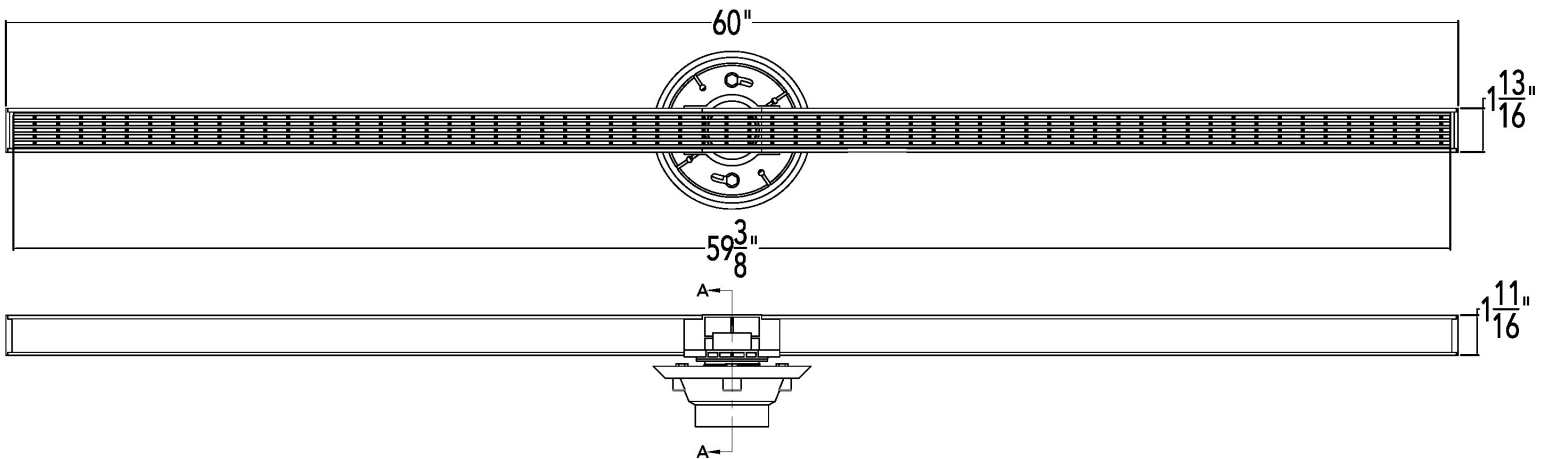

S-AG 3860 Specifications

AG 3860

60" Complete Kit Includes:

(60 1/8" l x 1 13/16" w x 1 5/8" h)

- 1 - A 3860 Stainless Steel Grate
- 1 - G 3860 PVC Channel
- 2 - SE 38 End Section
- 1 - S32 PVC Outlet Section
- 1 - S50 Treaded Outlet