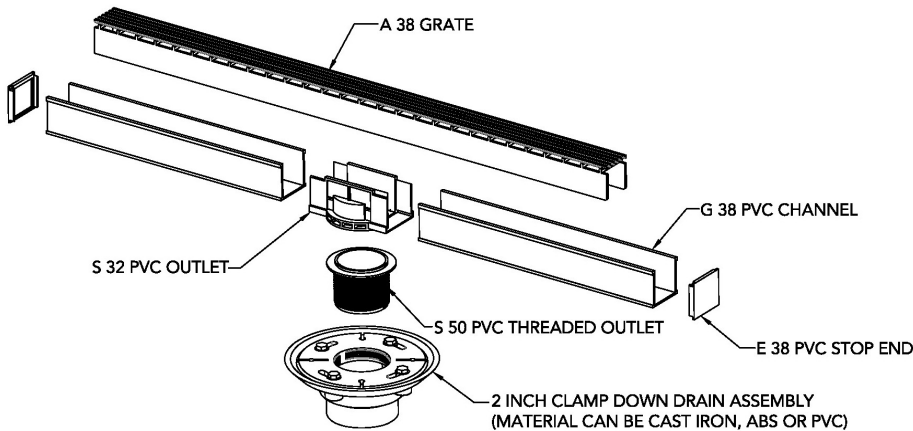

S-AG 3860 Specifications

AG 3860

60" Complete Kit Includes:

(60 1/8" l x 1 13/16" w x 1 5/8" h)

- 1 - A 3860 Stainless Steel Grate
- 1 - G 3860 PVC Channel
- 2 - SE 38 End Section
- 1 - S32 PVC Outlet Section
- 1 - S50 Treaded Outlet

Add Clamp Down Drain:

- CDA 22 Clamp Down Drain ABS
- CDI 22 Clamp Down Drain Cast Iron
- CDP 22 Clamp Down Drain PVC

2" clamp down drain not included in kit

Infinity Drain

18 Secatoag Avenue
 Port Washington, NY 11050
 Phone: 516.767.6786
 Fax: 516.740.3066
 www.InfinityDrain.com