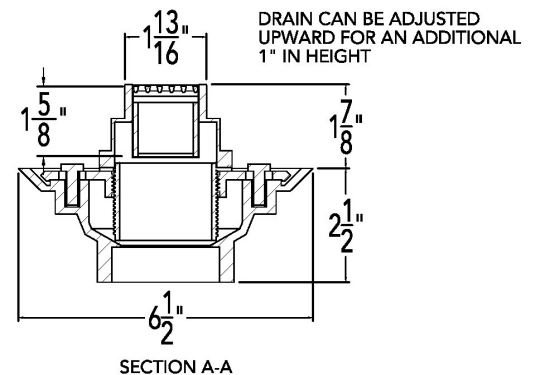

Infinity Drain

18 Secatoag Avenue
Port Washington, NY 11050
Phone: 516.767.6786
Fax: 516.740.3066
www.InfinityDrain.com

Note: Installer must verify all rough-in dimensions prior to installation and consult local and national codes. Conformity and compliance to local and national codes are the responsibility of the installer.