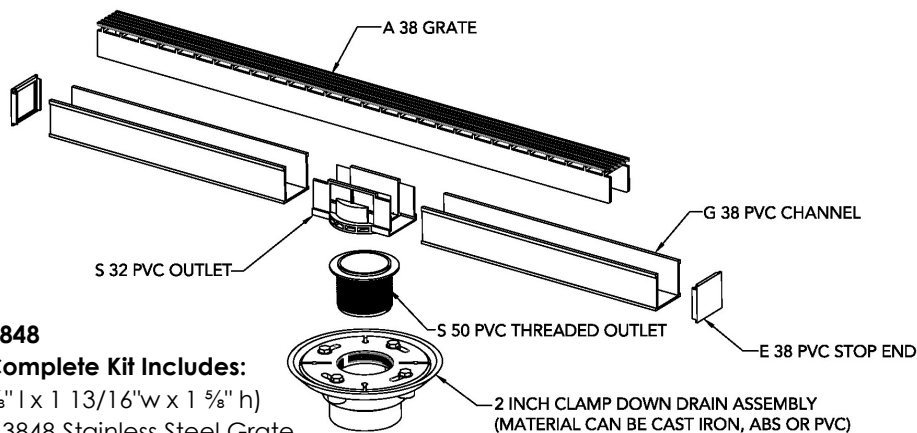

# S-AG 3848 Specifications

### 48" Complete Kit Includes:

- (48 1/8" l x 1 13/16" w x 1 5/8" h)
- 1 - A 3848 Stainless Steel Grate
- 1 - G 3848 PVC Channel
- 2 - SE 38 End Section
- 1 - S32 PVC Outlet Section
- 1 - S50 Treaded Outlet