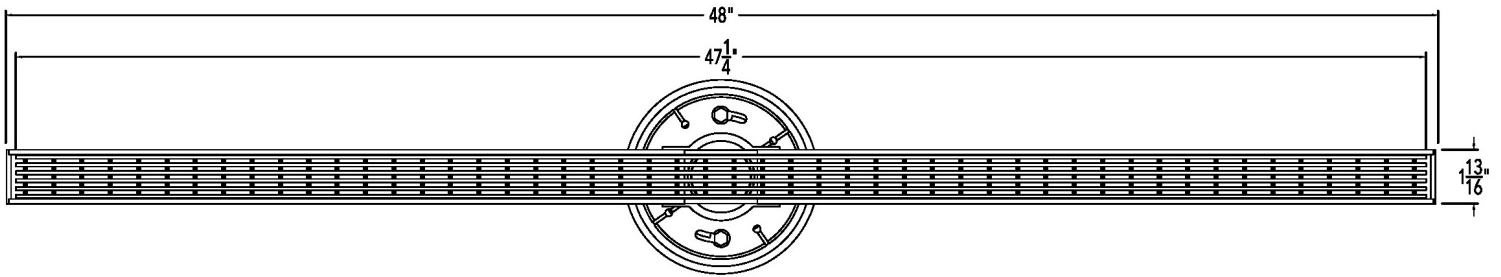

S-AG 3848 Specifications

AG 3848

48" Complete Kit Includes:

- (48 1/8" l x 1 13/16" w x 1 5/8" h)
- 1 - A 3848 Stainless Steel Grate
- 1 - G 3848 PVC Channel
- 2 - SE 38 End Section
- 1 - S32 PVC Outlet Section
- 1 - S50 Treaded Outlet

Add Clamp Down Drain:

- CDA 22 Clamp Down Drain ABS
- CDI 22 Clamp Down Drain Cast Iron
- CDP 22 Clamp Down Drain PVC

2" clamp down drain not included in kit