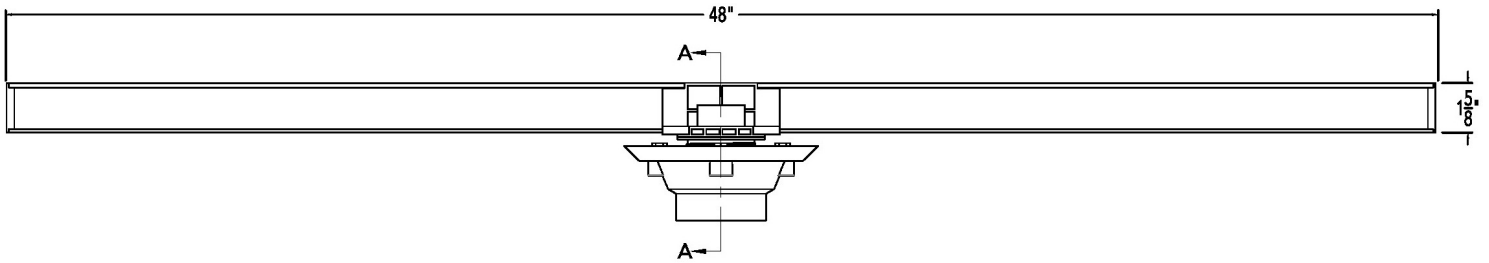

S-AG 3848 Specifications

AG 3848

48" Complete Kit Includes:

- (48 1/8" l x 1 13/16" w x 1 5/8" h)
- 1 - A 3848 Stainless Steel Grate
- 1 - G 3848 PVC Channel
- 2 - SE 38 End Section
- 1 - S32 PVC Outlet Section
- 1 - S50 Treaded Outlet

Add Clamp Down Drain:

- CDA 22 Clamp Down Drain ABS
- CDI 22 Clamp Down Drain Cast Iron
- CDP 22 Clamp Down Drain PVC

2" clamp down drain not included in kit