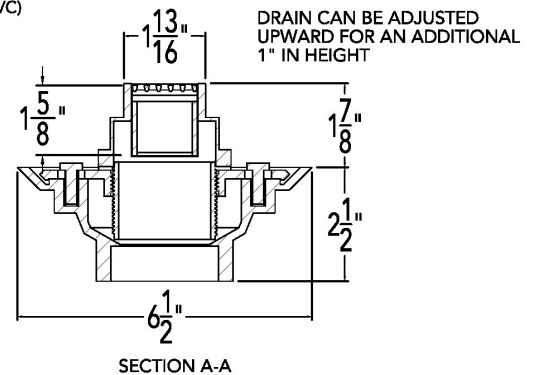

Infinity Drain

18 Secatoag Avenue
Port Washington, NY 11050
Phone: 516.767.6786
Fax: 516.740.3066
www.InfinityDrain.com

Note: Installer must verify all rough-in dimensions prior to installation and consult local and national codes. Conformity and compliance to local and national codes are the responsibility of the installer.