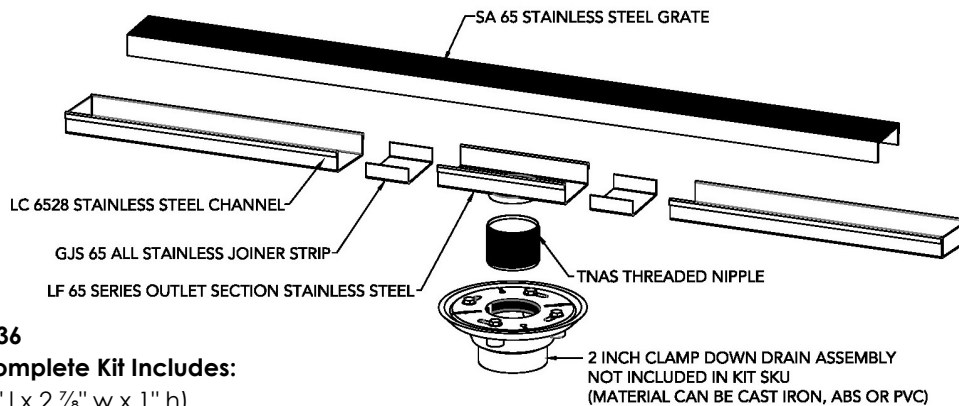

S-AS 6536 Specifications

AS 6536

36" Complete Kit Includes:

- (36 1/8" l x 2 7/8" w x 1" h)
- 1 - SA 6536 Stainless Steel Grate
- 1 - LC 6528 Stainless Steel Channel
- 1 - LF 65 8" Outlet Section Stainless Steel
- 2 - GJS 65 All Stainless Joiner Strip
- 1 - TNAS Threaded Nipple
- 1 - Sikaflex 1a Construction Sealant

Add Clamp Down Drain:

- CDA 22 Clamp Down Drain ABS
- CDI 22 Clamp Down Drain Cast Iron
- CDP 22 Clamp Down Drain PVC

2" clamp down drain not included in kit