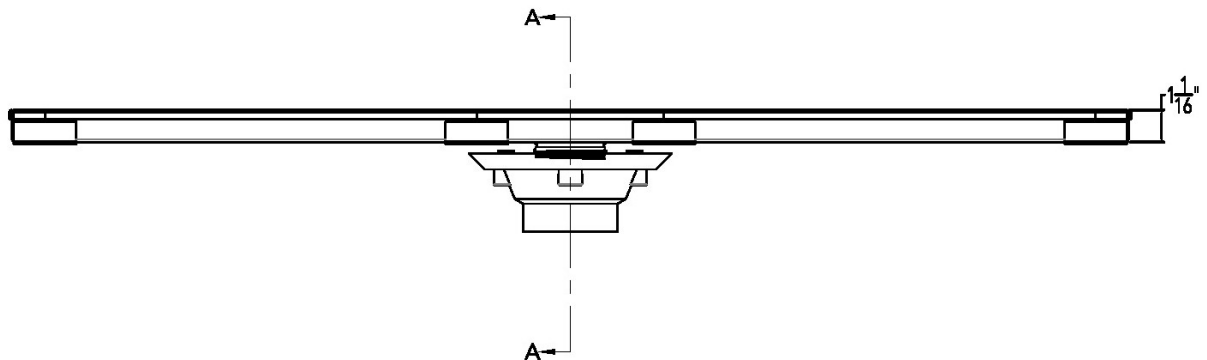

S-AS 6536 Specifications

AS 6536

36" Complete Kit Includes:

- (36 1/8" l x 2 7/8" w x 1" h)
- 1 - SA 6536 Stainless Steel Grate
- 1 - LC 6528 Stainless Steel Channel
- 1 - LF 65 8" Outlet Section Stainless Steel
- 2 - GJS 65 All Stainless Joiner Strip
- 1 - TNAS Threaded Nipple
- 1 - Sikaflex 1a Construction Sealant

Add Clamp Down Drain:

- CDA 22 Clamp Down Drain ABS
- CDI 22 Clamp Down Drain Cast Iron
- CDP 22 Clamp Down Drain PVC

2" clamp down drain not included in kit