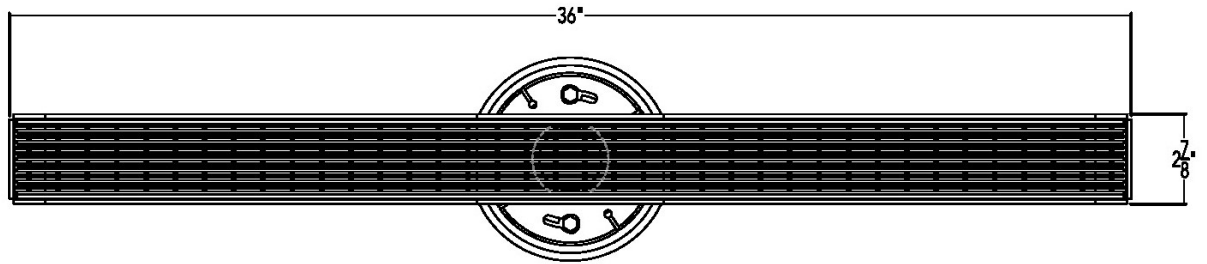

S-AS 6536 Specifications

AS 6536

36" Complete Kit Includes:

- (36 1/8" l x 2 7/8" w x 1" h)
- 1 - SA 6536 Stainless Steel Grate
- 1 - LC 6528 Stainless Steel Channel
- 1 - LF 65 8" Outlet Section Stainless Steel
- 2 - GJS 65 All Stainless Joiner Strip
- 1 - TNAS Threaded Nipple
- 1 - Sikaflex 1a Construction Sealant

Add Clamp Down Drain:

- CDA 22 Clamp Down Drain ABS
- CDI 22 Clamp Down Drain Cast Iron
- CDP 22 Clamp Down Drain PVC

2" clamp down drain not included in kit