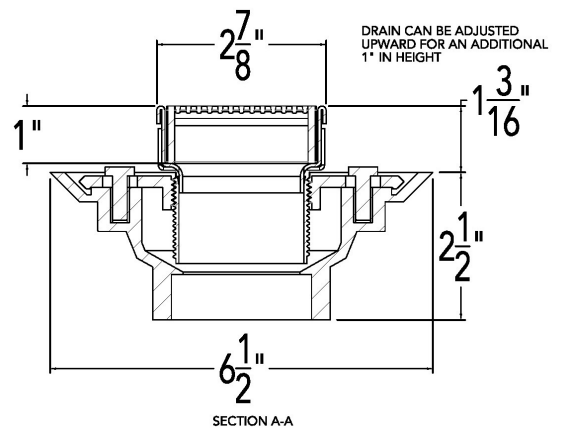

Infinity Drain
18 Secatoag Avenue
Port Washington, NY 11050
Phone: 516.767.6786
Fax: 516.740.3066
www.InfinityDrain.com

Note: Installer must verify all rough-in dimensions prior to installation and consult local and national codes. Conformity and compliance to local and national codes are the responsibility of the installer.