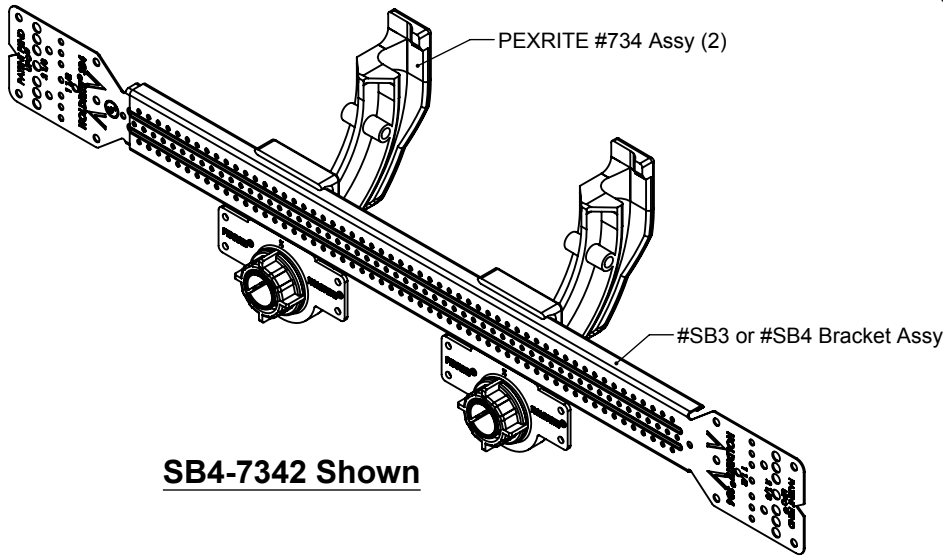

PRODUCT SPECIFICATION DRAWING

PEXRITE® TURN-OUT #734

PEXRITE #734 Assy "Exploded"

SB4-7342 Shown

Model	Description
734	734 Assy ONLY
SB3-7341	734 (1) & SB3 (1)
SB3-7342	734 (2) & SB3 (1)
SB4-7341	734 (1) & SB4 (1)
SB4-7342	734 (2) & SB4 (1)

The PEXRITE® Turn-Out #734 support 1/2" PEX tubing. The PEXRITE® Turn-Out #734 is for use with #SB3 & #SB4 brackets only.

Product Information:

- Material: PVC, White & Purple, UL94V-0.
- Temperature range: -10°F to +180°F
- Load rating: 25 pounds
- UPC / IAPMO pending