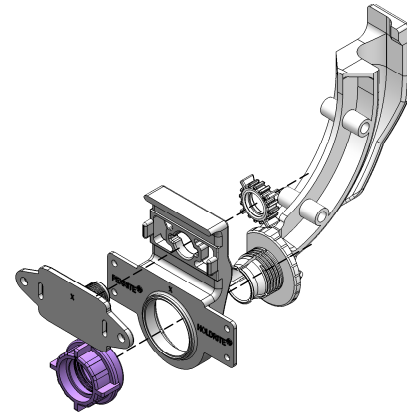

PRODUCT SPECIFICATION DRAWING

PEXRITE® TURN-OUT #734

PEXRITE #734 Assy "Exploded"

SB4-7342 Shown

Model	Description
734	734 Assy ONLY
SB3-7341	734 (1) & SB3 (1)
SB3-7342	734 (2) & SB3 (1)
SB4-7341	734 (1) & SB4 (1)
SB4-7342	734 (2) & SB4 (1)

The PEXRITE® Turn-Out #734 support 1/2" PEX tubing. The PEXRITE® Turn-Out #734 is for use with #SB3 & #SB4 brackets only.

Product Information:

- Material: PVC, White & Purple, UL94V-0.
- Temperature range: -10°F to +180°F
- Load rating: 25 pounds
- UPC / IAPMO pending