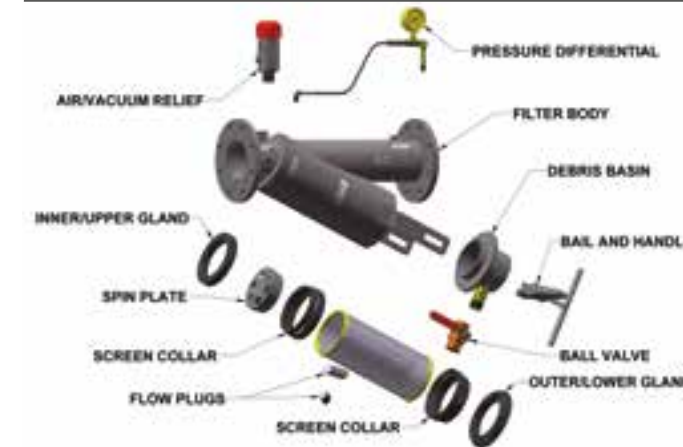

Note: 4E Epoxy Coated Steel Spin Clean Filters come complete with two flow plugs, one liquid filled pressure gauge and 3-way valve assembly, one air vent and one brass ball valve. All Steel Spin Clean Filters are packaged and crated for secure shipping. All screens are sintered 316 stainless steel mesh and 304 stainless steel perforated support screen.

4E Steel Filter Screen Dimensions

Size	Diameter		Length		Length w/ Collar	
	in	cm	in	cm	in	cm
2" & 3"	5 3/8	13.65	9 1/4	23.50	N/A	N/A
4"	5 3/8	13.65	12	30.48	N/A	N/A
6"	6 3/8	16.19	16 5/8	42.39	N/A	N/A
6"-HF	9 3/8	23.81	19	48.26	21 1/2	54.61
8"	9 3/8	23.81	25 15/16	65.88	28 1/2	72.39
10"	14 1/2	36.83	28 15/16	73.50	31 9/16	80.17
12"	14 1/2	36.83	36 3/16	91.92	38 7/8	98.74

5E Steel Filter Screen Dimensions

Size	Diameter		Length		Length w/ Collar	
	in	cm	in	cm	in	cm
130-3"	5 3/8	13.65	12	23.50	N/A	N/A
225-4"	6 3/8	16.19	16 5/8	42.39	N/A	N/A
350-6"	9 3/8	23.81	19	48.26	21 1/2	54.61
550-6"	9 3/8	23.81	25 15/16	65.88	28 1/2	72.39
950-8"	14 1/2	36.83	28 15/16	73.50	31 9/16	80.17
1300-8"	14 1/2	36.83	36 3/16	91.92	38 7/8	98.74

4E Steel Filter Flanged 2" - 6"