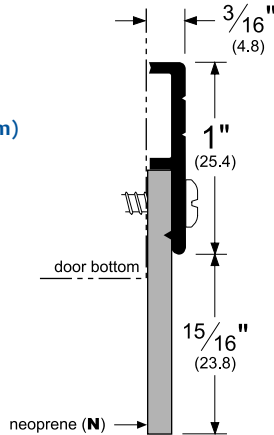

ASSA ABLOY

DOOR BOTTOMS: DOOR BOTTOM SWEEPS

321\_N  **BHMA**  
CERTIFIED

AVAILABLE FINISHES: C, D, G

WIDTH: 3/16" (4.8 mm)

PROFILE HEIGHT: 1" (25.4 mm)

TOTAL HEIGHT WITH INSERT: 1-15/16" (49.2 mm)

<b>TITLE:</b>
<b>PREPARED FOR:</b>
<b>PREPARED BY:</b>
<b>DATE:</b>
<b>COMMENTS:</b>