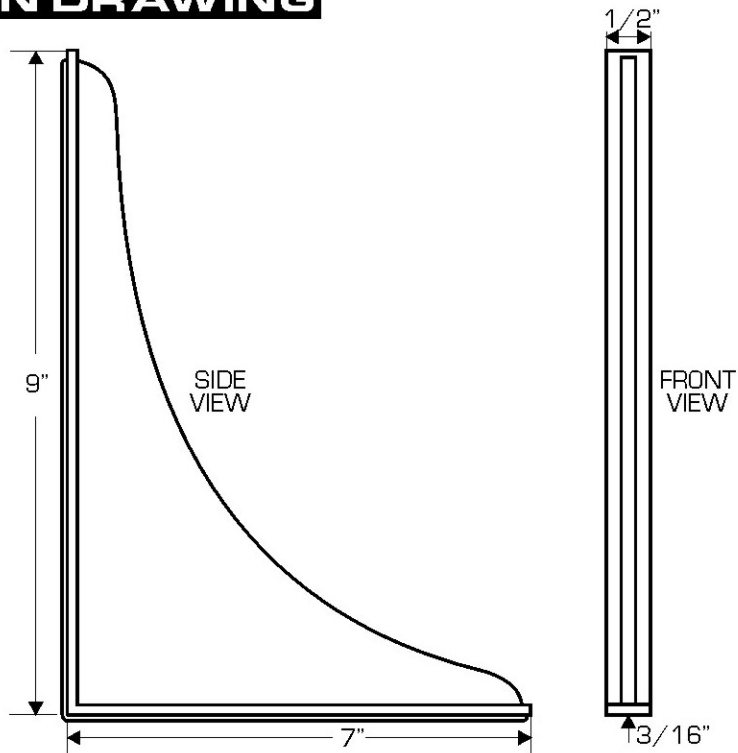

BATHTUB SPLASH GUARD

The Right Choice...

TECHNICAL DATA

DESCRIPTION:

9" x 7" White Bathtub Splash Guard

CONSTRUCTION:

White Plastic
Adhesive Back Tape

FINISH:

White

PACKAGING:

Poly Bagged per PAIR
Inner: 10 Pair
Master Carton: 100 Pair

BRAND: EZ-FLO

Country of origin: China

PART#
15261

FINISH
WHITE

ROUGH IN DRAWING

ALL DIMENSIONS SHOWN ARE NOMINAL