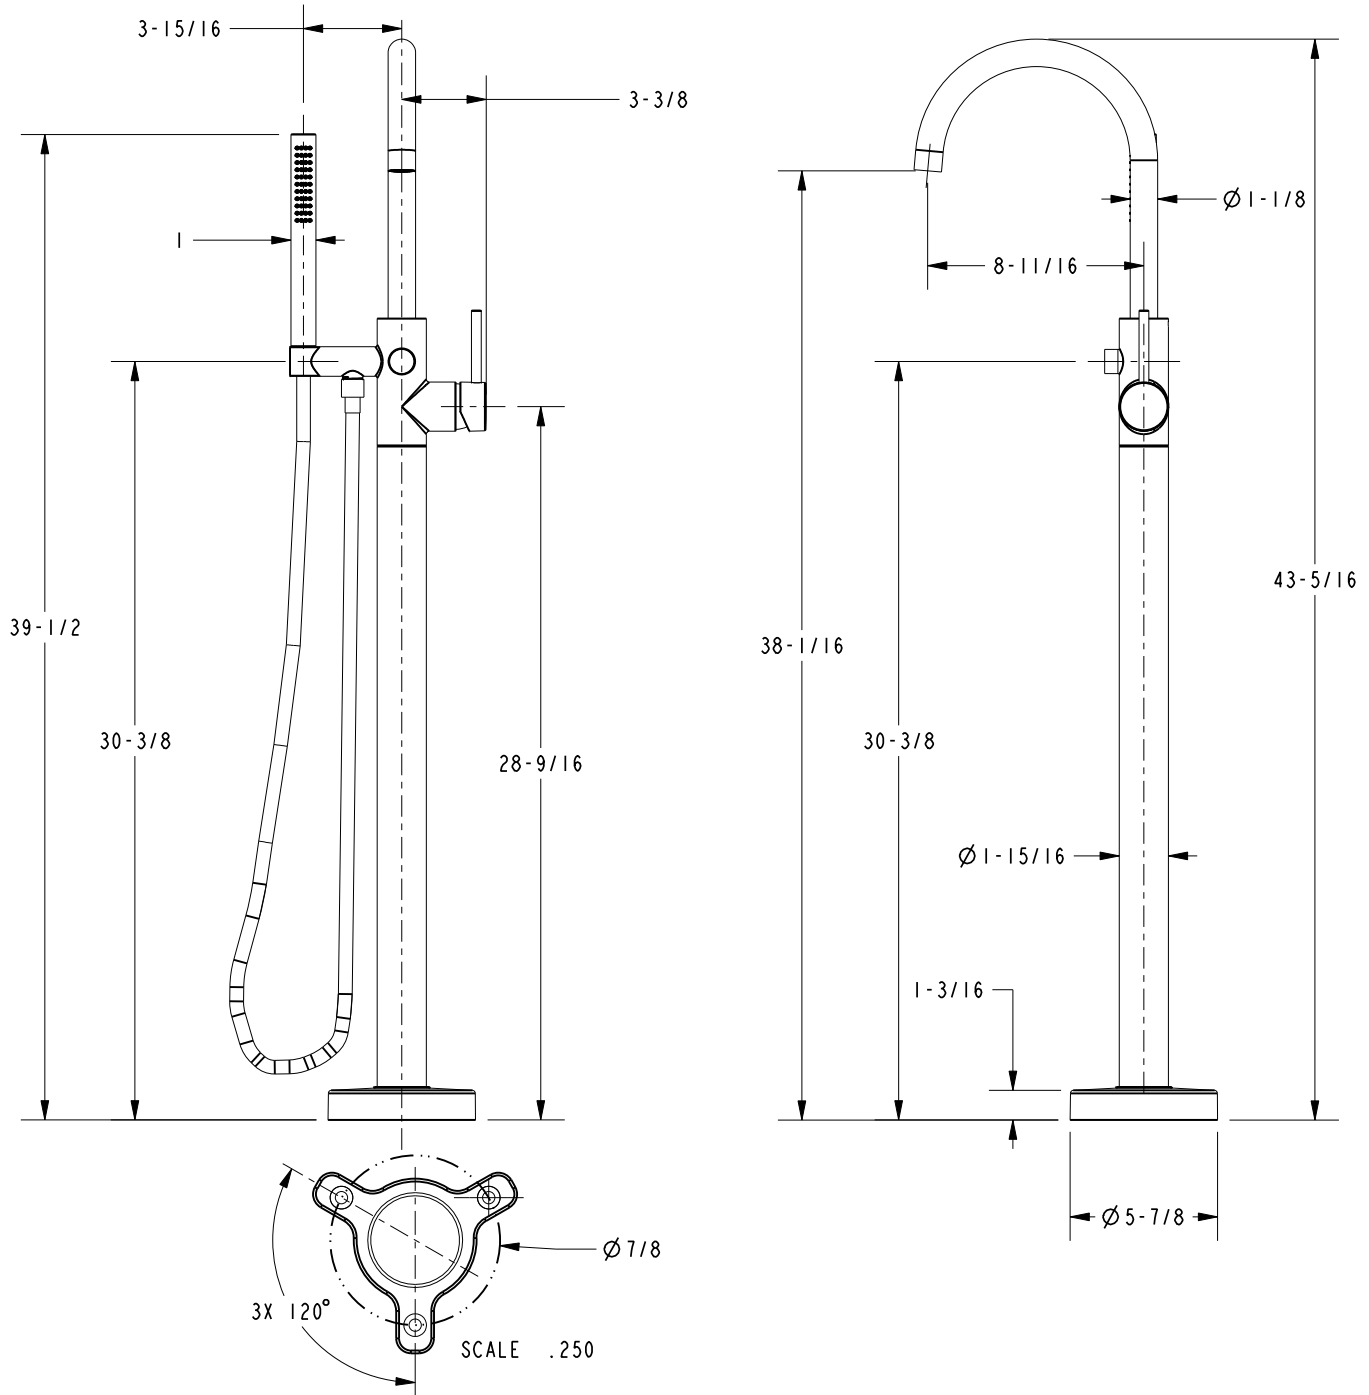

Features

- Brass Construction
- Euro-motion ceramic disc 40 mm valve cartridge
- 9.25 gallons (35 liters) per minute spout maximum flow rate
- ADA compliant contemporary lever handle with pull-out diverter
- 3/4" braided hot and cold supply lines (with 1/2" adapters)
- 38" (96.5 cm) tub spout height at outlet
- 8-11/16" (22.1 cm) tub spout reach (center-center)
- Contemporary handshower design of resin construction
- 1.8 gallons (6.7 liters) per minute handshower maximum flow rate
- Floor mounting bracket with integral base and escutcheon

Colors / Finishes

- 15: Polished Nickel
- 15S: Satin Nickel - PVD
- 26: Polished Chrome

Specified Model

| Model | Description | Colors Finishes |
|-----------|---|--|
| 2480-4261 | Freestanding Exposed Tub and Handshower Set | <input type="checkbox"/> 15 <input type="checkbox"/> 15S <input type="checkbox"/> 26 |

Product Specification: Add size designator and "Color / Finish" suffix to Model number, below.

The Freestanding Exposed Tub and Handshower Set shall be made of brass construction (with resin handshower). Freestanding Exposed Tub and Handshower Set shall incorporate a Euro-motion ceramic disc 40 mm valve cartridge with ADA compliant contemporary lever handle and pull-out diverter. Product shall be designed for floor-mounted configurations. Product shall have a 38" (96.5 cm) tub spout height at outlet and 8-11/16" (22.1 cm) tub spout reach (center-center). Product shall feature a plated resin handshower having a contemporary design and a 1.8 gallons (6.7 liters) per minute maximum flow rate. Product shall include 3/4" braided hot and cold supply lines (with 1/2" adapters) and a floor mounting bracket with integral base and escutcheon. Freestanding Exposed Tub and Handshower Set shall be Newport Brass Model 2480-4261/____.

2480-4261

PRODUCT DIMENSIONS *(Units are in inches)*

Priya Tub and Handshower Set 2480-4261