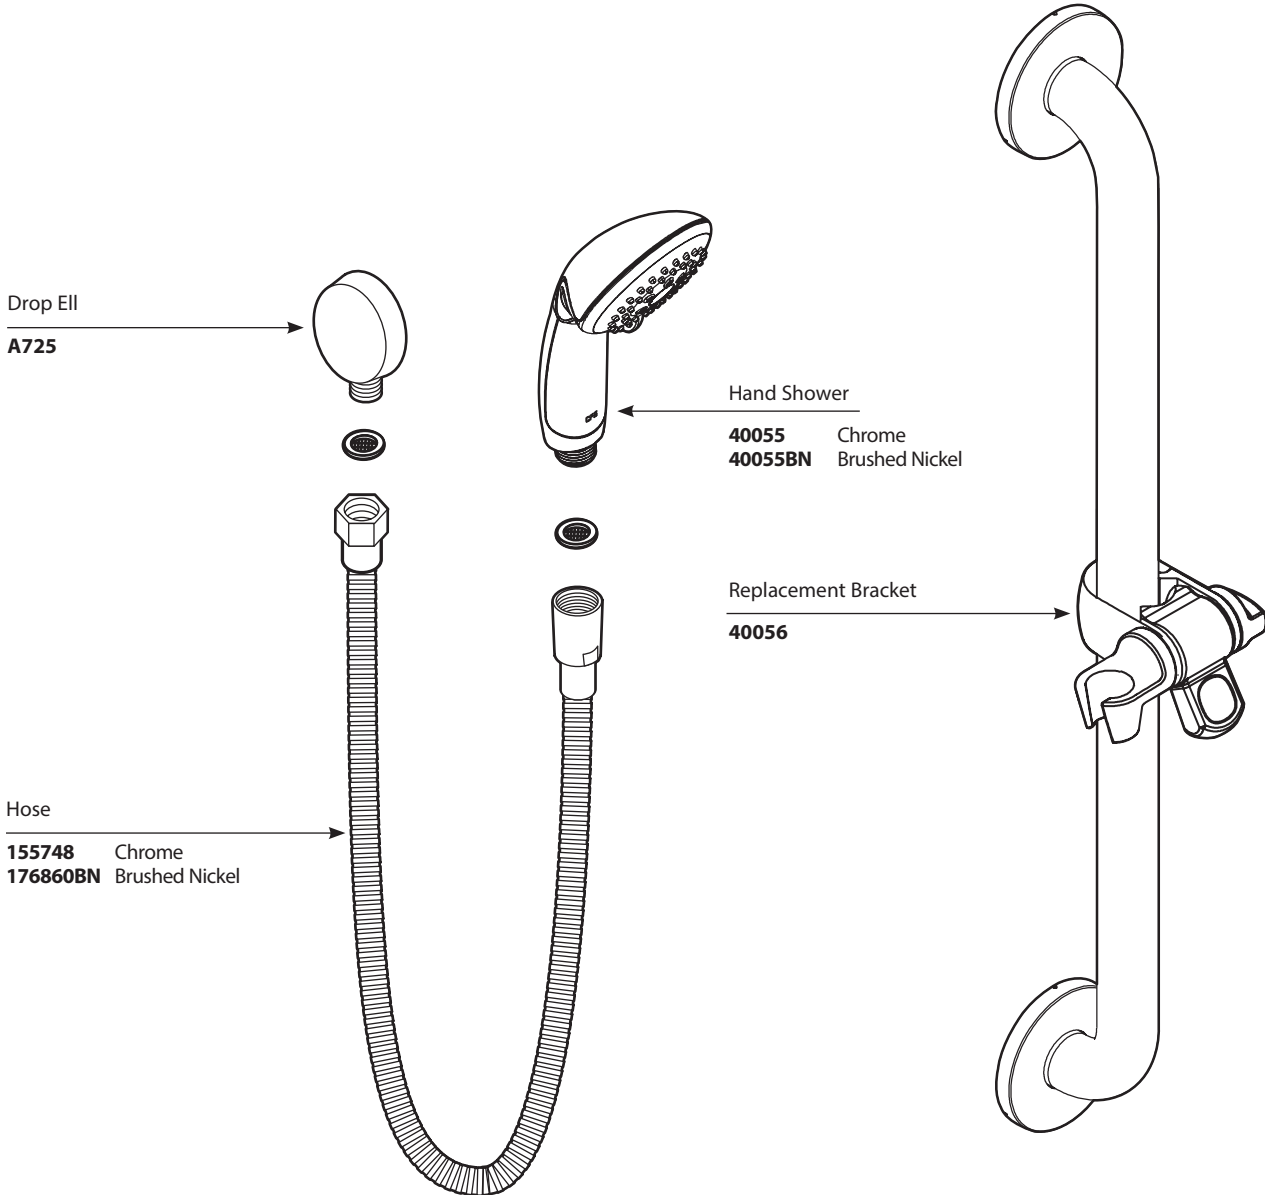

A Moen Incorporated Brand

Model: 40124 Chrome - 24" Grab Bar
40124BN Brushed Nickel - 24" Grab Bar

*There is more than 1 version of this model.
Page down to identify the version you have.*

Capstone 3F Handheld Shower With Grab Bar/Slide Bar

10/10/16 10:51:54 AM 10/10/16

A Moen Incorporated Brand

Model: 40124 Chrome - 24" Grab Bar
40124BN Brushed Nickel - 24" Grab Bar

Capstone 3F Handheld Shower With Grab Bar/Slide Bar

10/10/15 8:57:54 AM 300025127
 Rev 001