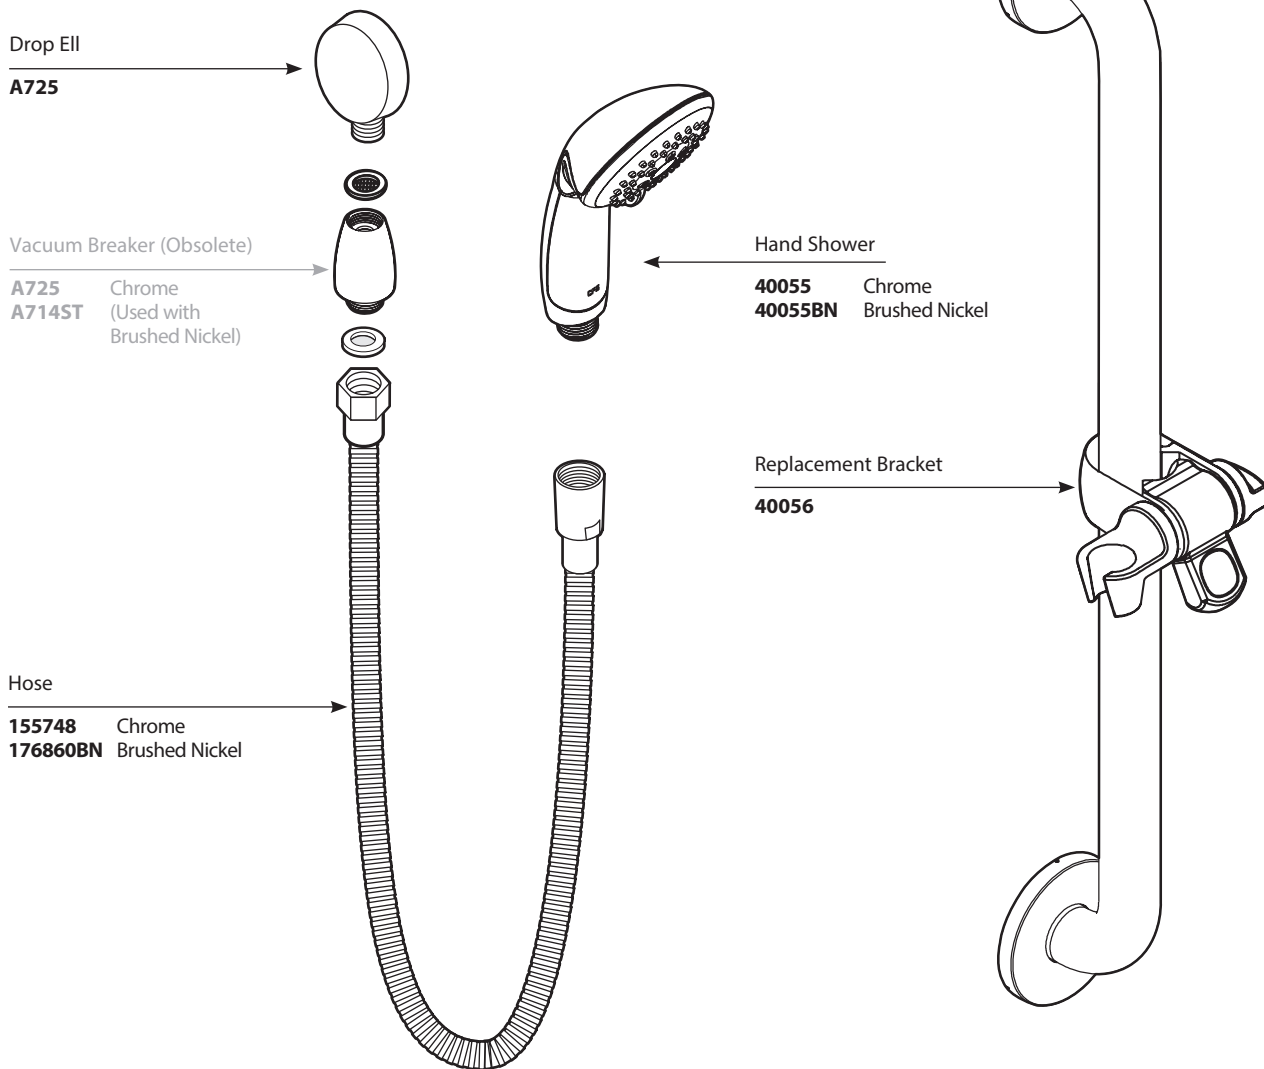

A Moen Incorporated Brand

Model: 40124 Chrome - 24" Grab Bar
40124BN Brushed Nickel - 24" Grab Bar

*There is more than 1 version of this model.
Page down to identify the version you have.*

Capstone 3F Handheld Shower With Grab Bar/Slide Bar

10/10/16 10:51:54 AM 10/10/16

A Moen Incorporated Brand

Model: 40124 Chrome - 24" Grab Bar
40124BN Brushed Nickel - 24" Grab Bar

Capstone 3F Handheld Shower With Grab Bar/Slide Bar

10/10/15 8:57:54 AM 300025127
 Rev 001