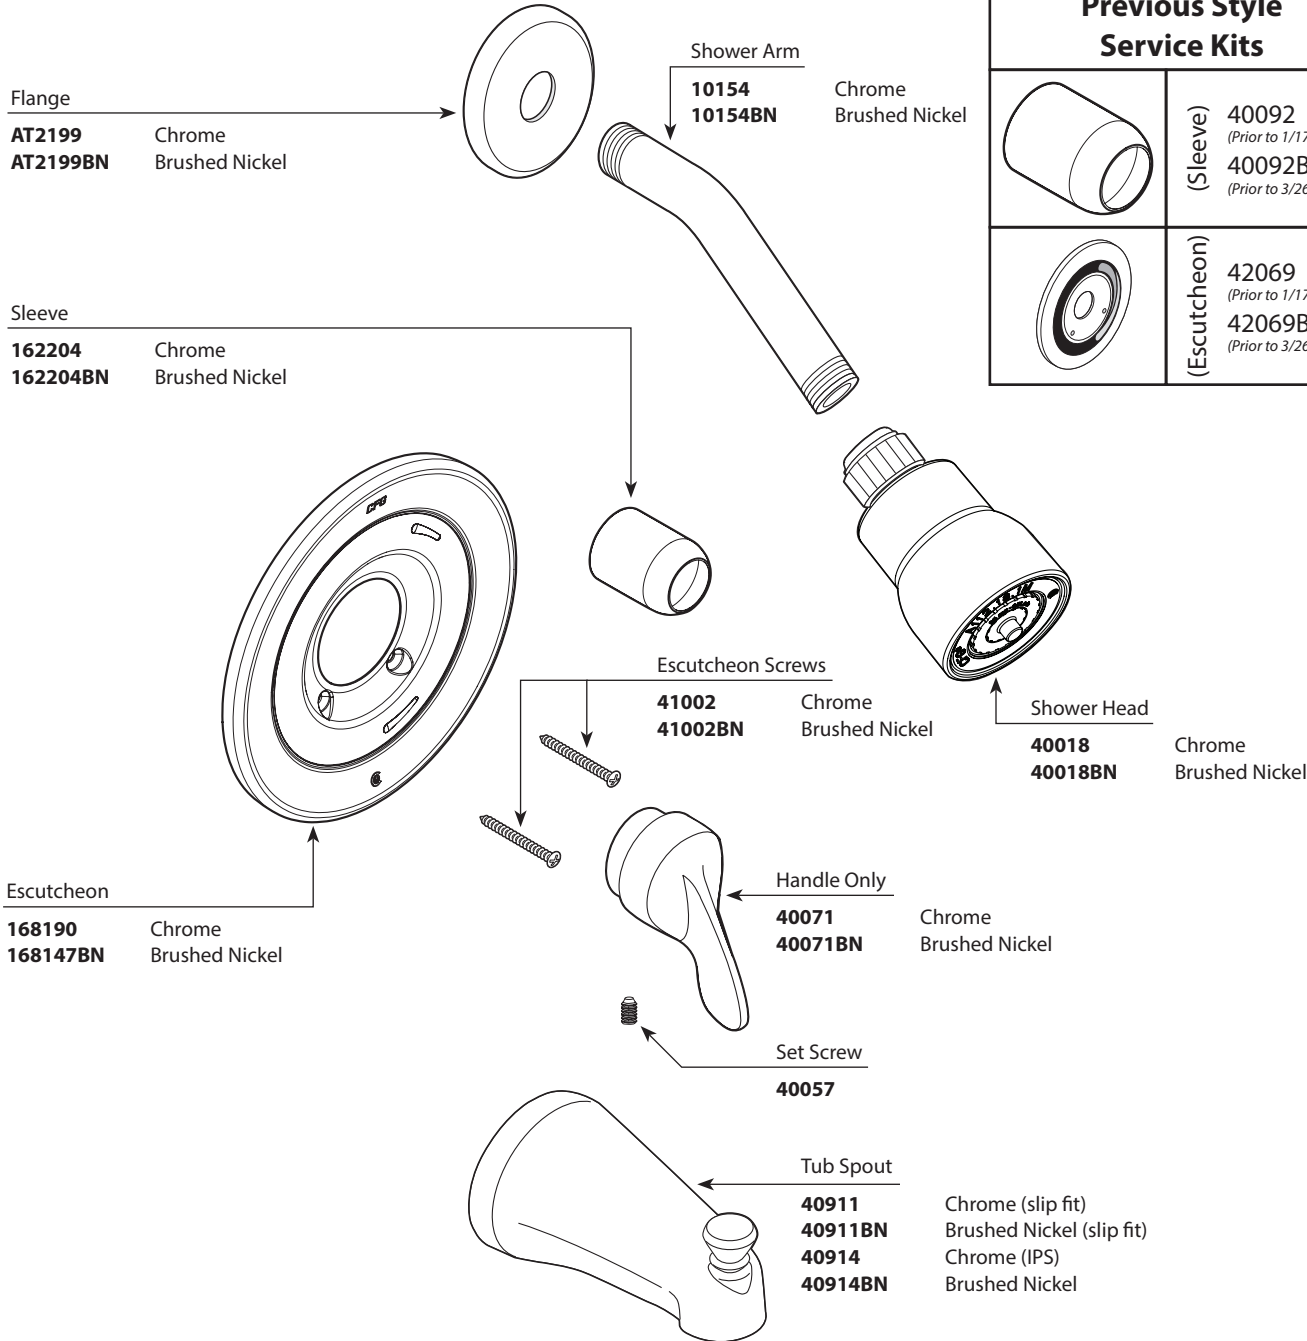

A Moen Incorporated Brand

CORNERSTONE®					
Single-Handle Tub/Shower Cycling Trim					
Valve Trim		Shower Trim Only		Tub/Shower Trim	
Model	Finish	Model	Finish	Model	Finish
40316C	Chrome	40315C	Chrome	40311C	Chrome
40316CBN	Brushed Nickel	40315CBN	Brushed Nickel	40311CBN	Brushed Nickel
				40314C	Chrome

Previous Style Service Kits	
	(Sleeve) 40092 <i>(Prior to 1/17/13)</i> 40092BN <i>(Prior to 3/26/13)</i>
	(Escutcheon) 42069 <i>(Prior to 1/17/13)</i> 42069BN <i>(Prior to 3/26/13)</i>

11/13/13 10:00 AM 300002576
 Rev 01