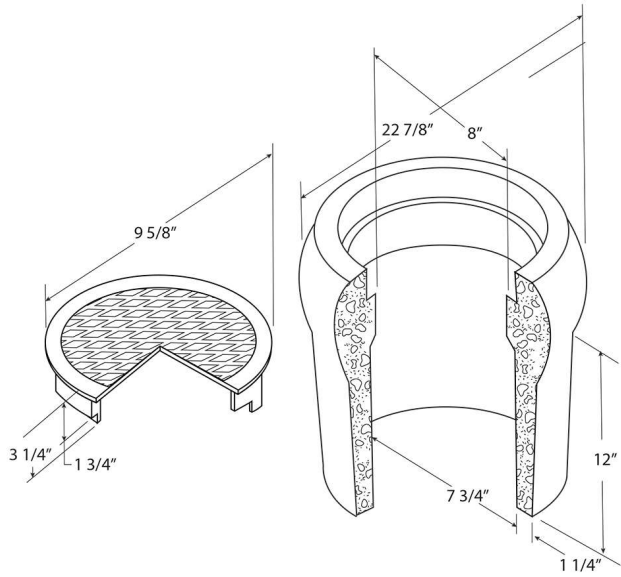

# C.H. 78 Concrete Box

**Description:**

Solid oval concrete box with a C.I. ring cast into the top of the box. This box is designed for use in clean-out, but can be used for other means.

**Weights:**

Box-53 lbs.

Lid - 13 lbs.

**Pallet Quantities:**

27/Pallet