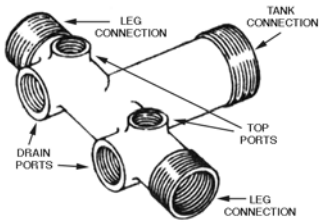

Tank Crosses - Long Cast NO LEAD Brass, Stainless Steel

General Tank Cross Features:

- Internal and external threads reduce fittings needed & installation time.
- Reduces turbulence and waterlogging in tanks without separate air chambers.
- **NO LEAD** brass and stainless steel tank crosses are **third party certified to NSF/ANSI 372.**

NO LEAD BRASS Long Cast Tank Crosses with union disconnect, with 1 drain & 2 top ports.

- Metal to metal ball joint leak proof seal.

Part Number	Overall Length	Tank Conn.	Leg Conn.	Drain Ports Size (Qty)	Top Ports Size (Qty)	Material	USA or Import	Ctn Qty	List Price
CHC100BSUENL	11"	1"	1" x 3/4"	1/2" (1)	1/4" (2)	NL Brass	Import	2/20	\$ 66.25
CHC125BSU14ENL	14"	1 1/4"	1 1/4" x 1"	3/4" (1)	1/4" (2)	NL Brass	Import	2/12	97.86

NO LEAD BRASS Long Cast Tank Crosses with union disconnect, with 2 drain & 2 top ports.

- Metal to metal ball joint leak proof seal.

Part Number	Overall Length	Tank Conn.	Leg Conn.	Drain Ports Size (Qty)	Top Ports Size (Qty)	Material	USA or Import	Ctn Qty	List Price
NO LEAD Brass									
CIC100BSUENL	11"	1"	1" x 3/4"	1/2" (2)	1/4" (2)	NL Brass	Import	2/20	\$ 56.96
CIC100BSU14ENL	14"	1"	1" x 3/4"	1/2" (2)	1/4" (2)	NL Brass	Import	2/12	79.29
CIC125BSU14ENL	14"	1 1/4"	1 1/4" x 1"	3/4" (2)	1/4" (2)	NL Brass	Import	2/12	104.82

304 STAINLESS STEEL Long Cast Tank Crosses with union disconnect, with 2 drain & 2 top ports.

- PTFE captive gasket seal ring on 304 SS crosses.

Part Number	Overall Length	Tank Conn.	Leg Conn.	Drain Ports Size (Qty)	Top Ports Size (Qty)	Material	USA or Import	Ctn Qty	List Price
304 Stainless Steel									
CIC100SSU	11"	1"	1" x 3/4"	1/2" (2)	1/4" (2)	304 Stainless	Import	2/20	94.09
CIC100SSU14	14"	1"	1" x 3/4"	1/2" (2)	1/4" (2)	304 Stainless	Import	2/20	104.09
CIC125SSU14	14"	1 1/4"	1 1/4" x 1"	3/4" (2)	1/4" (2)	304 Stainless	Import	2/12	139.66