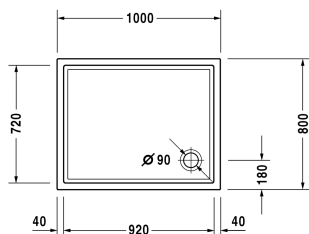

Shower tray # 720119000000000 / 720119000000001

|< 1000 mm >|

Shower tray	Dimension	Weight	Order number
rectangle, sanitary acrylic, 50 mm			
Colors			
00 White Alpin			
Variant			
Shower tray	1000 x 800 mm	15.200 kilogram	720119000000000
Shower tray with Antislip	1000 x 800 mm	15.200 kilogram	720119000000001
Accessory for shower trays			
Noise reduction set for acrylic shower trays Contents: noise reduction shower tray anchors, noise protection shower tray feet, bitumen pads, rubber profile # 790126			791369
Support for shower tray for # 720119			791482
Outlet drain vertical outlet			790269
Outlet drain horizontal outlet			790263
Rubber profile for noise reduction, length: 3300 mm			790126
Bathtub anchors for mounting and support of bathtubs and shower trays, 3 pieces			790103
Support frame for shower trays with length ≤ 1000 mm, height-adjustable from 100 - 185 mm			790102
Support frame for shower trays with length ≤ 1000 mm, height-adjustable from 85 - 105 mm			790101

All drawings contain the necessary measurements which are subject to standard tolerances. They are stated in mm and are non-binding. Exact measurements, in particular for customised installation scenarios, can only be taken from the finished ceramic piece.