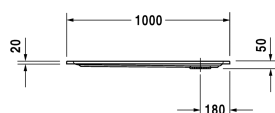

Shower tray # 720119000000000 / 720119000000001

|< 1000 mm >|

Shower tray	Dimension	Weight	Order number
rectangle, sanitary acrylic, 50 mm			
Colors			
00 White Alpin			
Variant			
Shower tray	1000 x 800 mm	15.200 kilogram	720119000000000
Shower tray with Antislip	1000 x 800 mm	15.200 kilogram	720119000000001
Accessory for shower trays			
Noise reduction set for acrylic shower trays Contents: noise reduction shower tray anchors, noise protection shower tray feet, bitumen pads, rubber profile # 790126			791369
Support for shower tray for # 720119			791482
Outlet drain vertical outlet			790269
Outlet drain horizontal outlet			790263
Rubber profile for noise reduction, length: 3300 mm			790126
Bathtub anchors for mounting and support of bathtubs and shower trays, 3 pieces			790103
Support frame for shower trays with length ≤ 1000 mm, height-adjustable from 100 - 185 mm			790102
Support frame for shower trays with length ≤ 1000 mm, height-adjustable from 85 - 105 mm			790101

All drawings contain the necessary measurements which are subject to standard tolerances. They are stated in mm and are non-binding. Exact measurements, in particular for customised installation scenarios, can only be taken from the finished ceramic piece.