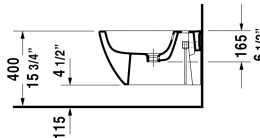

Bidet wall-mounted # 225815..00

| < 14" Inch > |

Bidet wall-mounted	Dimension	Weight	Order number
with overflow, with tap platform, overflow clip chrome included, Durafix included			
Colors			
00 White			
Variant			
	14" x 21 1/4" Inch	41 lb	225815..00
Sanitary ceramics with the special WonderGliss surface finish will remain clean and attractive-looking for a long time to come. When ordering WonderGliss please add a "1" as eleventh digit to the model number.			
Fixing for wall-mounted bidet and wall-mounted toilet	Ø 1/2" x 7 1/8" Inch	0.4 lb	006500
Siphon for bidet with extended outlet pipe	1 1/4" x 19 3/4" Inch	1.3 lb	005027

All drawings contain the necessary measurements which are subject to standard tolerances. They are stated in inch & mm and are non-binding. Exact measurements, in particular for customized installation scenarios, can only be taken from the finished ceramic piece.