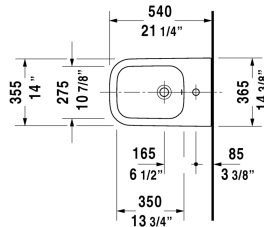

Bidet wall-mounted # 225815..00

| < 14" Inch > |

Bidet wall-mounted	Dimension	Weight	Order number
with overflow, with tap platform, overflow clip chrome included, Durafix included			
Colors			
00 White			
Variant			
	14" x 21 1/4" Inch	41 lb	225815..00
Sanitary ceramics with the special WonderGliss surface finish will remain clean and attractive-looking for a long time to come. When ordering WonderGliss please add a "1" as eleventh digit to the model number.			
Fixing for wall-mounted bidet and wall-mounted toilet	Ø 1/2" x 7 1/8" Inch	0.4 lb	006500
Siphon for bidet with extended outlet pipe	1 1/4" x 19 3/4" Inch	1.3 lb	005027

All drawings contain the necessary measurements which are subject to standard tolerances. They are stated in inch & mm and are non-binding. Exact measurements, in particular for customized installation scenarios, can only be taken from the finished ceramic piece.