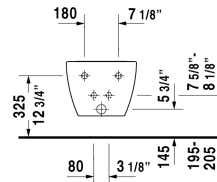

Bidet wall-mounted # 225815..00

| < 14" Inch > |

Bidet wall-mounted	Dimension	Weight	Order number
with overflow, with tap platform, overflow clip chrome included, Durafix included			
Colors			
00 White			
Variant			
	14" x 21 1/4" Inch	41 lb	225815..00
Sanitary ceramics with the special WonderGliss surface finish will remain clean and attractive-looking for a long time to come. When ordering WonderGliss please add a "1" as eleventh digit to the model number.			
Fixing for wall-mounted bidet and wall-mounted toilet	Ø 1/2" x 7 1/8" Inch	0.4 lb	006500
Siphon for bidet with extended outlet pipe	1 1/4" x 19 3/4" Inch	1.3 lb	005027

All drawings contain the necessary measurements which are subject to standard tolerances. They are stated in inch & mm and are non-binding. Exact measurements, in particular for customized installation scenarios, can only be taken from the finished ceramic piece.