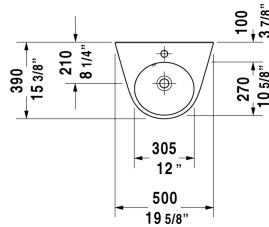

Starck 2 Handrinse basin # 0714500000

|< 19 5/8" Inch >|

Handrinse basin	Dimension	Weight	Order number
with overflow, with faucet deck, underside fully glazed, hardware included, wall-mounted, 19 5/8" Inch			
Colors			
00 White			
Variant			
●	19 5/8" x 15 3/8" Inch	27.6 lb	0714500000
Sanitary ceramics with the special WonderGliss surface finish will remain clean and attractive-looking for a long time to come. When ordering WonderGliss please add a "1" as eleventh digit to the model number.			
Suitable products			
Siphon cover for # 071450, 7 1/2" x 11" Inch	7 1/2" x 11" Inch		085835

All drawings contain the necessary measurements which are subject to standard tolerances. They are stated in inch & mm and are non-binding. Exact measurements, in particular for customized installation scenarios, can only be taken from the finished ceramic piece.