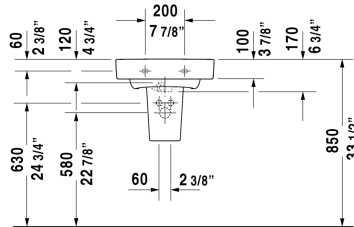

Starck 2 Handrinse basin # 0714500000

|< 19 5/8" Inch >|

Handrinse basin	Dimension	Weight	Order number
with overflow, with faucet deck, underside fully glazed, hardware included, wall-mounted, 19 5/8" Inch			
Colors			
00 White			
Variant			
●	19 5/8" x 15 3/8" Inch	27.6 lb	0714500000
Sanitary ceramics with the special WonderGliss surface finish will remain clean and attractive-looking for a long time to come. When ordering WonderGliss please add a "1" as eleventh digit to the model number.			
Suitable products			
Siphon cover for # 071450, 7 1/2" x 11" Inch	7 1/2" x 11" Inch		085835

All drawings contain the necessary measurements which are subject to standard tolerances. They are stated in inch & mm and are non-binding. Exact measurements, in particular for customized installation scenarios, can only be taken from the finished ceramic piece.