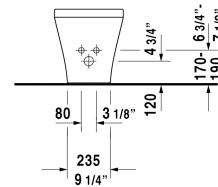

**DuraStyle Bidet floorstanding # 2283100000**

| < 14 5/8" X 24 3/4" Inch > |

| Bidet floorstanding                                                                                                                                                                                                  | Dimension              | Weight | Order number |
|----------------------------------------------------------------------------------------------------------------------------------------------------------------------------------------------------------------------|------------------------|--------|--------------|
| with overflow, with faucet deck, hardware included                                                                                                                                                                   |                        |        |              |
| <b>Colors</b>                                                                                                                                                                                                        |                        |        |              |
| 00 White                                                                                                                                                                                                             |                        |        |              |
| <b>Variant</b>                                                                                                                                                                                                       |                        |        |              |
|                                                                                                                                                                                                                      | 14 5/8" X 24 3/4" Inch | 60 lb  | 2283100000   |
| Sanitary ceramics with the special WonderGliss surface finish will remain clean and attractive-looking for a long time to come.<br>When ordering WonderGliss please add a "1" as eleventh digit to the model number. |                        |        |              |
| Siphon for bidet with extended outlet pipe                                                                                                                                                                           | 1 1/4" x 19 3/4" Inch  | 1.3 lb | 005027       |