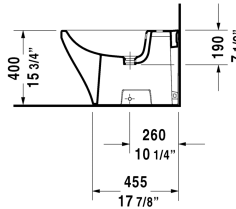

**DuraStyle Bidet floorstanding # 2283100000**

| < 14 5/8" X 24 3/4" Inch > |

| Bidet floorstanding                                                                                                                                                                                                  | Dimension              | Weight | Order number |
|----------------------------------------------------------------------------------------------------------------------------------------------------------------------------------------------------------------------|------------------------|--------|--------------|
| with overflow, with faucet deck, hardware included                                                                                                                                                                   |                        |        |              |
| <b>Colors</b>                                                                                                                                                                                                        |                        |        |              |
| 00 White                                                                                                                                                                                                             |                        |        |              |
| <b>Variant</b>                                                                                                                                                                                                       |                        |        |              |
|                                                                                                                                                                                                                      | 14 5/8" X 24 3/4" Inch | 60 lb  | 2283100000   |
| Sanitary ceramics with the special WonderGliss surface finish will remain clean and attractive-looking for a long time to come.<br>When ordering WonderGliss please add a "1" as eleventh digit to the model number. |                        |        |              |
| Siphon for bidet with extended outlet pipe                                                                                                                                                                           | 1 1/4" x 19 3/4" Inch  | 1.3 lb | 005027       |