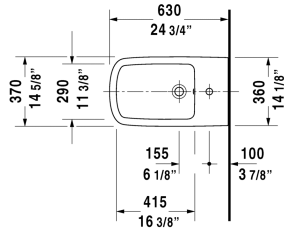

**DuraStyle Bidet floorstanding # 2283100000**

| < 14 5/8" X 24 3/4" Inch > |

| Bidet floorstanding                                                                                                                                                                                                  | Dimension              | Weight | Order number |
|----------------------------------------------------------------------------------------------------------------------------------------------------------------------------------------------------------------------|------------------------|--------|--------------|
| with overflow, with faucet deck, hardware included                                                                                                                                                                   |                        |        |              |
| <b>Colors</b>                                                                                                                                                                                                        |                        |        |              |
| 00 White                                                                                                                                                                                                             |                        |        |              |
| <b>Variant</b>                                                                                                                                                                                                       |                        |        |              |
|                                                                                                                                                                                                                      | 14 5/8" X 24 3/4" Inch | 60 lb  | 2283100000   |
| Sanitary ceramics with the special WonderGliss surface finish will remain clean and attractive-looking for a long time to come.<br>When ordering WonderGliss please add a "1" as eleventh digit to the model number. |                        |        |              |
| Siphon for bidet with extended outlet pipe                                                                                                                                                                           | 1 1/4" x 19 3/4" Inch  | 1.3 lb | 005027       |