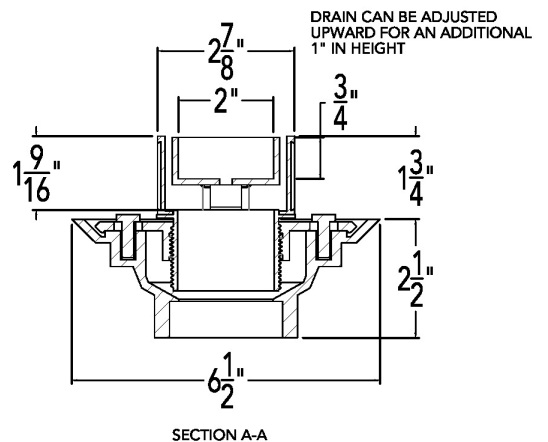

S-TIF 6548 Specifications

S-TIF 6548 SS

48" Complete Kit Includes:

- (48 1/8" l x 2 7/8" w x 1 5/8" h)
- 1 - TA 6548 Tile Insert Frame
- 1 - G 6548 PVC Channel
- 2 - E 65 PVC End Stop
- 1 - S 50 PVC Threaded Outlet
- 1 - TKEY Lift Out Key