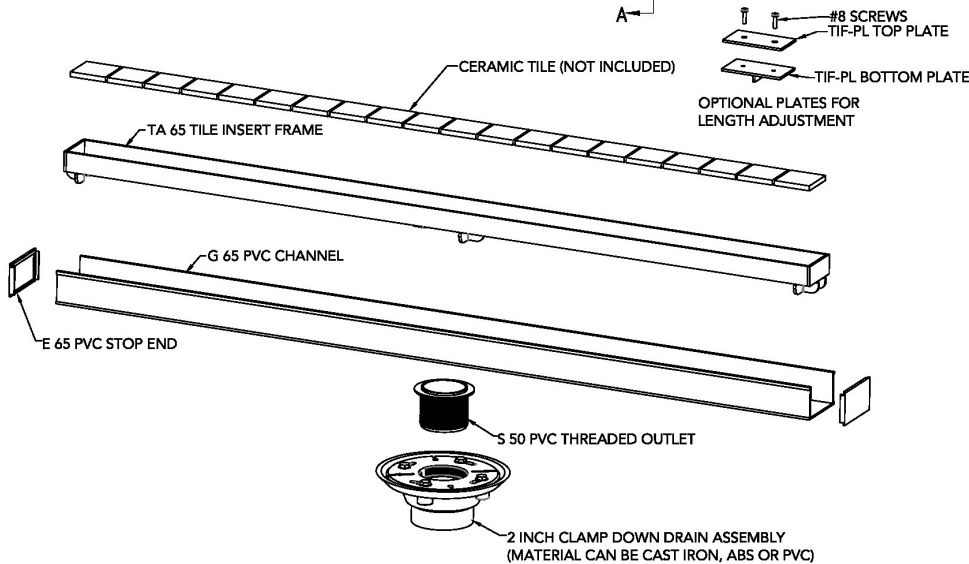

S-TIF 6548 Specifications

S-TIF 6548 SS

48" Complete Kit Includes:

- (48 1/8" l x 2 7/8" w x 1 5/8" h)
- 1 - TA 6548 Tile Insert Frame
- 1 - G 6548 PVC Channel
- 2 - E 65 PVC End Stop
- 1 - S 50 PVC Threaded Outlet
- 1 - TKEY Lift Out Key