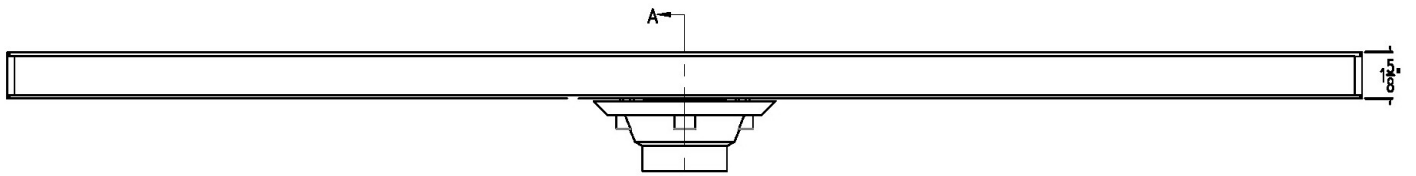

S-TIF 6548 Specifications

S-TIF 6548 SS

48" Complete Kit Includes:

- (48 1/8" l x 2 7/8" w x 1 5/8" h)
- 1 - TA 6548 Tile Insert Frame
- 1 - G 6548 PVC Channel
- 2 - E 65 PVC End Stop
- 1 - S 50 PVC Threaded Outlet
- 1 - TKEY Lift Out Key