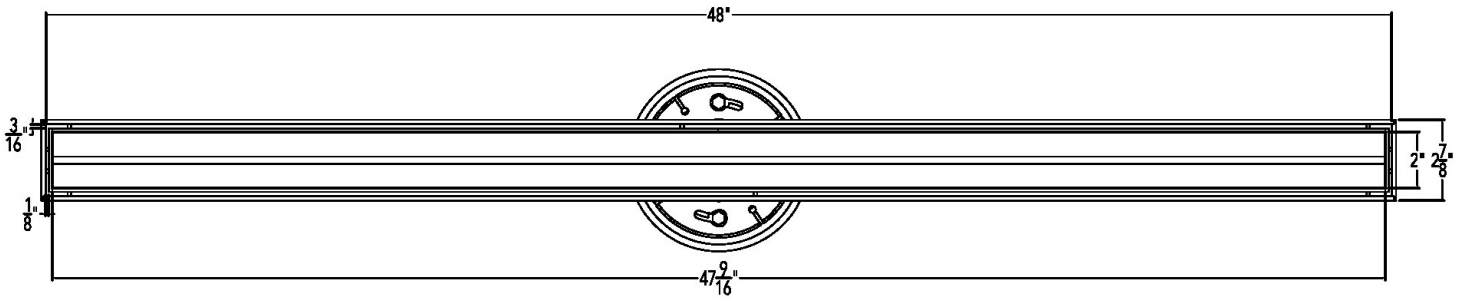

S-TIF 6548 Specifications

S-TIF 6548 SS

48" Complete Kit Includes:

- (48 1/8" l x 2 7/8" w x 1 5/8" h)
- 1 - TA 6548 Tile Insert Frame
- 1 - G 6548 PVC Channel
- 2 - E 65 PVC End Stop
- 1 - S 50 PVC Threaded Outlet
- 1 - TKEY Lift Out Key