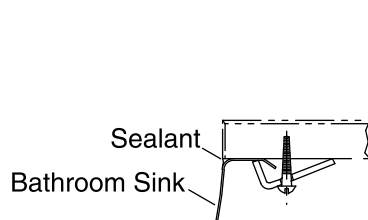

Features

- Oval basin.
- Without overflow.
- Includes basin clamp assembly.
- 19-7/8" (505 mm) x 16-11/16" (424 mm)

Material

- 20-gauge stainless steel.
- Luster finish.

Installation

- Under-mount or drop-in.

See website for detailed warranty information.

Technical Information

All product dimensions are nominal.

Installation:	Drop-In, Under-mount
Bowl area	Water depth: 5-3/8" (137 mm)
Drain hole:	1-5/8" (41 mm)
Template:	Drop-in, 1248333-7, not required, not included
	Under-mount, 1248333-7, not required, not included