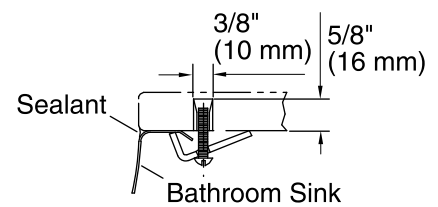

Features

- Oval basin.
- Without overflow.
- Includes basin clamp assembly.
- 19-7/8" (505 mm) x 16-11/16" (424 mm)

Material

- 20-gauge stainless steel.
- Luster finish.

Installation

- Under-mount or drop-in.

See website for detailed warranty information.

Technical Information

All product dimensions are nominal.

Installation:	Drop-In, Under-mount
Bowl area	Water depth: 5-3/8" (137 mm)
Drain hole:	1-5/8" (41 mm)
Template:	Drop-in, 1248333-7, not required, not included
	Under-mount, 1248333-7, not required, not included