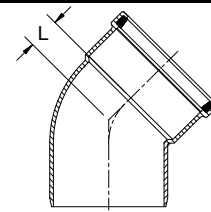

HARCO SDR-26 PVC GASKETED SEWER FITTINGS

DESIGN DATA

90° BEND (G x G)

(Molded fitting shown)

SIZE	PART #	STYLE	L	WT (approx.)
4	26-1804	F	6.5	3.5
6	26-1806	M	3.7	4.2
8	26-1808	M	4.5	12.0
10	26-1810	F	9.0	21.0
12	26-1812	F	11.5	40.0
15	26-1815	FTO	12.5	73.0

90° BEND (G x S)

(Molded fitting shown)

SIZE	PART #	STYLE	L	WT (approx.)
4	26-1904	F	6.5	3.0
6	26-1906	M	3.7	3.6
8	26-1908	M	4.5	12.0
10	26-1910	FTO	9.0	19.0
12	26-1912	FTO	11.5	38.0
15	26-1915	FTO	12.5	66.0

45° BEND (G x G)

(Molded fitting shown)

SIZE	PART #	STYLE	L	WT (approx.)
4	26-2204	M	1.2	1.5
6	26-2206	M	1.6	2.8
8	26-2208	M	3.0	8.0
10	26-2210	F	3.3	16.0
12	26-2212	F	5.5	30.0
15	26-2215	FTO	5.5	48.0

45° BEND (G x S)

(Molded fitting shown)

SIZE	PART #	STYLE	L	WT (approx.)
4	26-2304	M	1.2	1.1
6	26-2306	M	1.6	2.9
8	26-2308	M	3.0	8.0
10	26-2310	F	3.3	15.0
12	26-2312	F	5.5	28.0
15	26-2315	FTO	5.5	48.0

22.5° BEND (G x G)