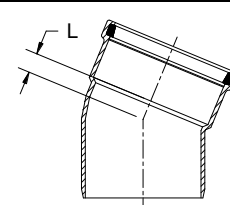

45° BEND (G x G)

(Molded fitting shown)

SIZE	PART #	STYLE	L	WT (approx.)
4	26-2204	M	1.2	1.5
6	26-2206	M	1.6	2.8
8	26-2208	M	3.0	8.0
10	26-2210	F	3.3	16.0
12	26-2212	F	5.5	30.0
15	26-2215	FTO	5.5	48.0

45° BEND (G x S)

(Molded fitting shown)

SIZE	PART #	STYLE	L	WT (approx.)
4	26-2304	M	1.2	1.1
6	26-2306	M	1.6	2.9
8	26-2308	M	3.0	8.0
10	26-2310	F	3.3	15.0
12	26-2312	F	5.5	28.0
15	26-2315	FTO	5.5	48.0

22.5° BEND (G x G)

(Molded fitting shown)

SIZE	PART #	STYLE	L	WT (approx.)
4	26-2404	M	0.8	1.3
6	26-2406	M	1.2	3.2
8	26-2408	F	1.0	8.0
10	26-2410	FTO	2.0	16.0
12	26-2412	FTO	2.5	25.0
15	26-2415	FTO	4.8	51.0

22.5° BEND (G x S)

(Molded fitting shown)

SIZE	PART #	STYLE	L	WT (approx.)
4	26-2504	M	0.8	1.0
6	26-2506	M	1.2	2.7
8	26-2508	FTO	1.0	8.0
10	26-2510	FTO	2.0	15.0
12	26-2512	FTO	2.5	30.0
15	26-2515	FTO	4.8	33.0

Notes:

- All lay lengths & weights are approximate and are subject to change without notice
- Fabricated fitting configurations may vary