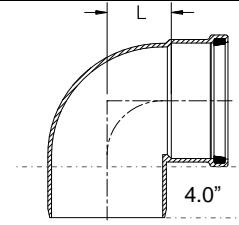

HARCO SDR-26 PVC GASKETED SEWER FITTINGS

DESIGN DATA

90° BEND (G x G)

(Molded fitting shown)

SIZE	PART #	STYLE	L	WT (approx.)
4	26-1804	F	6.5	3.5
6	26-1806	M	3.7	4.2
8	26-1808	M	4.5	12.0
10	26-1810	F	9.0	21.0
12	26-1812	F	11.5	40.0
15	26-1815	FTO	12.5	73.0

90° BEND (G x S)

(Molded fitting shown)

SIZE	PART #	STYLE	L	WT (approx.)
4	26-1904	F	6.5	3.0
6	26-1906	M	3.7	3.6
8	26-1908	M	4.5	12.0
10	26-1910	FTO	9.0	19.0
12	26-1912	FTO	11.5	38.0
15	26-1915	FTO	12.5	66.0

45° BEND (G x G)

(Molded fitting shown)

SIZE	PART #	STYLE	L	WT (approx.)
4	26-2204	M	1.2	1.5
6	26-2206	M	1.6	2.8
8	26-2208	M	3.0	8.0
10	26-2210	F	3.3	16.0
12	26-2212	F	5.5	30.0
15	26-2215	FTO	5.5	48.0

45° BEND (G x S)

(Molded fitting shown)

SIZE	PART #	STYLE	L	WT (approx.)
4	26-2304	M	1.2	1.1
6	26-2306	M	1.6	2.9
8	26-2308	M	3.0	8.0
10	26-2310	F	3.3	15.0
12	26-2312	F	5.5	28.0
15	26-2315	FTO	5.5	48.0

22.5° BEND (G x G)