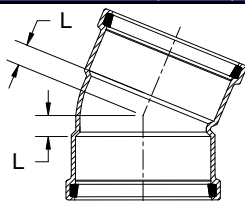

HARCO SDR-26 PVC GASKETED SEWER FITTINGS

DESIGN DATA

90° BEND (G x G)

(Molded fitting shown)

SIZE	PART #	STYLE	L	WT (approx.)
4	26-1804	F	6.5	3.5
6	26-1806	M	3.7	4.2
8	26-1808	M	4.5	12.0
10	26-1810	F	9.0	21.0
12	26-1812	F	11.5	40.0
15	26-1815	FTO	12.5	73.0

45° BEND (G x G)

(Molded fitting shown)

SIZE	PART #	STYLE	L	WT (approx.)
4	26-2204	M	1.2	1.5
6	26-2206	M	1.6	2.8
8	26-2208	M	3.0	8.0
10	26-2210	F	3.3	16.0
12	26-2212	F	5.5	30.0
15	26-2215	FTO	5.5	48.0

45° BEND (G x S)

(Molded fitting shown)

SIZE	PART #	STYLE	L	WT (approx.)
4	26-2304	M	1.2	1.1
6	26-2306	M	1.6	2.9
8	26-2308	M	3.0	8.0
10	26-2310	F	3.3	15.0
12	26-2312	F	5.5	28.0
15	26-2315	FTO	5.5	48.0

22.5° BEND (G x G)

(Molded fitting shown)

SIZE	PART #	STYLE	L	WT (approx.)
4	26-2404	M	0.8	1.3
6	26-2406	M	1.2	3.2
8	26-2408	F	1.0	8.0
10	26-2410	FTO	2.0	16.0
12	26-2412	FTO	2.5	25.0
15	26-2415	FTO	4.8	51.0

22.5° BEND (G x S)