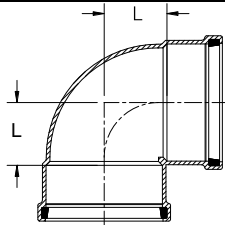

HARCO SDR-26 PVC GASKETED SEWER FITTINGS

DESIGN DATA

90° BEND (G x G)

(Molded fitting shown)

SIZE	PART #	STYLE	L	WT (approx.)
4	26-1804	F	6.5	3.5
6	26-1806	M	3.7	4.2
8	26-1808	M	4.5	12.0
10	26-1810	F	9.0	21.0
12	26-1812	F	11.5	40.0
15	26-1815	FTO	12.5	73.0

90° BEND (G x S)

(Molded fitting shown)

SIZE	PART #	STYLE	L	WT (approx.)
4	26-1904	F	6.5	3.0
6	26-1906	M	3.7	3.6
8	26-1908	M	4.5	12.0
10	26-1910	FTO	9.0	19.0
12	26-1912	FTO	11.5	38.0
15	26-1915	FTO	12.5	66.0

45° BEND (G x G)

(Molded fitting shown)

SIZE	PART #	STYLE	L	WT (approx.)
4	26-2204	M	1.2	1.5
6	26-2206	M	1.6	2.8
8	26-2208	M	3.0	8.0
10	26-2210	F	3.3	16.0
12	26-2212	F	5.5	30.0
15	26-2215	FTO	5.5	48.0

45° BEND (G x S)

(Molded fitting shown)

SIZE	PART #	STYLE	L	WT (approx.)
4	26-2304	M	1.2	1.1
6	26-2306	M	1.6	2.9
8	26-2308	M	3.0	8.0
10	26-2310	F	3.3	15.0
12	26-2312	F	5.5	28.0
15	26-2315	FTO	5.5	48.0

22.5° BEND (G x G)