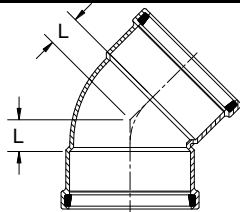

HARCO SDR-26 PVC GASKETED SEWER FITTINGS

DESIGN DATA

90° BEND (G x G)

(Molded fitting shown)

SIZE	PART #	STYLE	L	WT (approx.)
4	26-1804	F	6.5	3.5
6	26-1806	M	3.7	4.2
8	26-1808	M	4.5	12.0
10	26-1810	F	9.0	21.0
12	26-1812	F	11.5	40.0
15	26-1815	FTO	12.5	73.0

90° BEND (G x S)

(Molded fitting shown)

SIZE	PART #	STYLE	L	WT (approx.)
4	26-1904	F	6.5	3.0
6	26-1906	M	3.7	3.6
8	26-1908	M	4.5	12.0
10	26-1910	FTO	9.0	19.0
12	26-1912	FTO	11.5	38.0
15	26-1915	FTO	12.5	66.0

45° BEND (G x G)

(Molded fitting shown)

SIZE	PART #	STYLE	L	WT (approx.)
4	26-2204	M	1.2	1.5
6	26-2206	M	1.6	2.8
8	26-2208	M	3.0	8.0
10	26-2210	F	3.3	16.0
12	26-2212	F	5.5	30.0
15	26-2215	FTO	5.5	48.0

45° BEND (G x S)

(Molded fitting shown)

SIZE	PART #	STYLE	L	WT (approx.)
4	26-2304	M	1.2	1.1
6	26-2306	M	1.6	2.9
8	26-2308	M	3.0	8.0
10	26-2310	F	3.3	15.0
12	26-2312	F	5.5	28.0
15	26-2315	FTO	5.5	48.0

22.5° BEND (G x G)