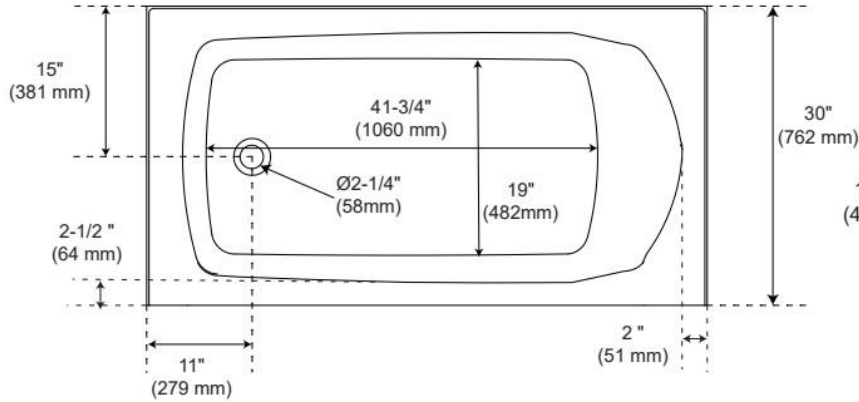

60" X 30" BRADENTON ACRYLIC ALCOVE TUB

SKU: 948244
Code: SHBDS6030

REVISED 9/20/2024