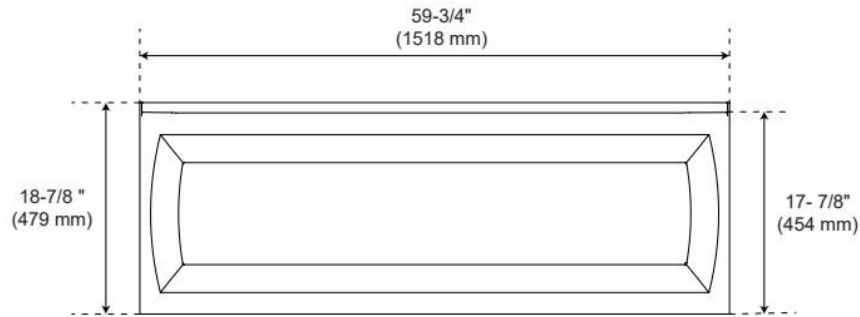

60" X 30" BRADENTON ACRYLIC ALCOVE TUB

SKU: 948244
Code: SHBDS6030

REVISED 9/20/2024