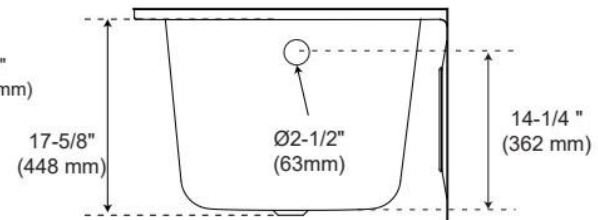

60" X 30" BRADENTON ACRYLIC ALCOVE TUB

SKU: 948244
Code: SHBDS6030

REVISED 9/20/2024