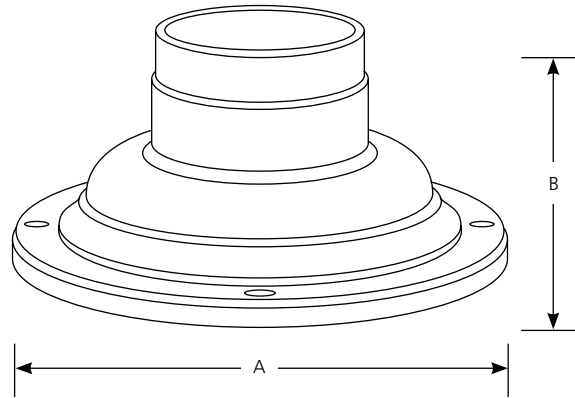

Catalog No.	Finish			Dimensions (Inches)	
	Antique Bronze	Black	Weathered Bronze	A	B
P8726	-20	-31	-46	7	3-1/4

Type	-20	-31	-46
P8726	<input type="checkbox"/>	<input type="checkbox"/>	<input type="checkbox"/>

Specifications:

General

- Cast aluminum construction
- Powdercoat Antique Bronze (-20), Black (-31), Weathered Bronze (-46) finishes

Mounting

- Pedestal or on top of wall mount
- Accepts any single lantern which fits 3" post
- #12 mounting screws provided