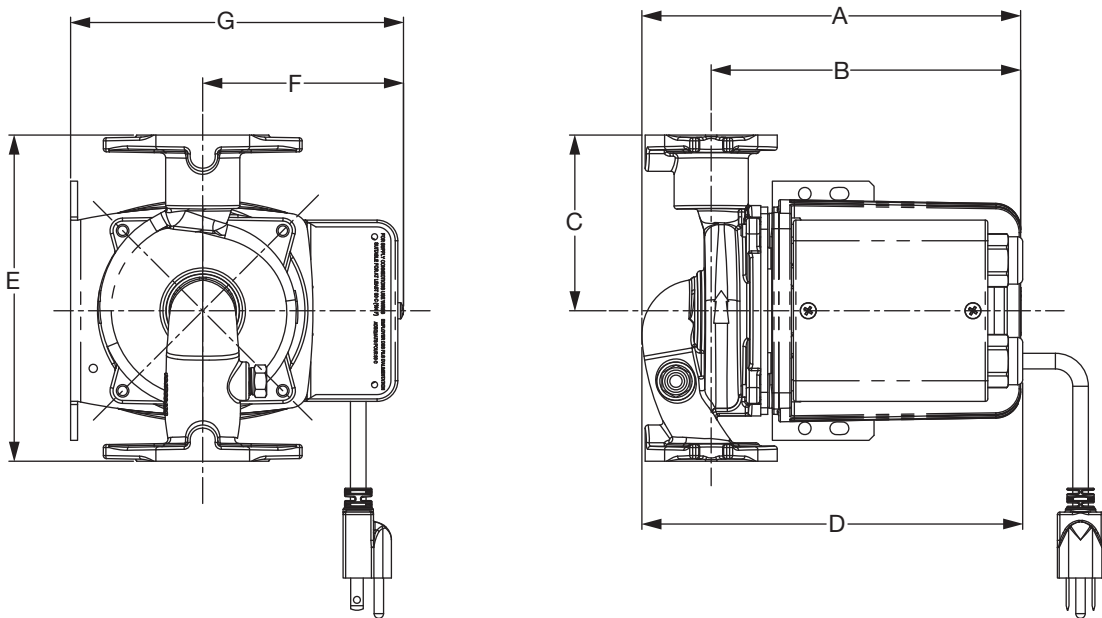

RECIRCULATION PIPING - Tankless Water Heater		
Size of Home	Square Feet	Model
Small/Medium	< 2500	008
Large/Commercial	> 2500	0011

Performance Field Information - 60 Hz

Dimensional and Weight Data:

MODEL 006-CT													
A		B		C		D		E		F		G	
Inch	mm	Inch	mm	Inch	mm	Inch	mm	Inch	mm	Inch	mm	Inch	mm
6 ⁷ / ₃₂	158	4 ¹¹ / ₁₆	119	3 ¹ / ₂	89	6 ¹⁵ / ₁₆	176	7	178	3 ²¹ / ₃₂	93	5 ²¹ / ₃₂	144

Dimensional and Weight Data (continued):

MODEL 008-CT													
A		B		C		D		E		F		G	
Inch	mm	Inch	mm	Inch	mm	Inch	mm	Inch	mm	Inch	mm	Inch	mm
6½	165	4⅝	118	4	102	7	178	8⅞	209	3⅒	93	5⅒	144

MODEL 0011-CF													
A		B		C		D		E		F		G	
Inch	mm	Inch	mm	Inch	mm	Inch	mm	Inch	mm	Inch	mm	Inch	mm
7½	191	6⅛	156	3½	89	7⅞	192	6½	165	4	102	6⅝	168