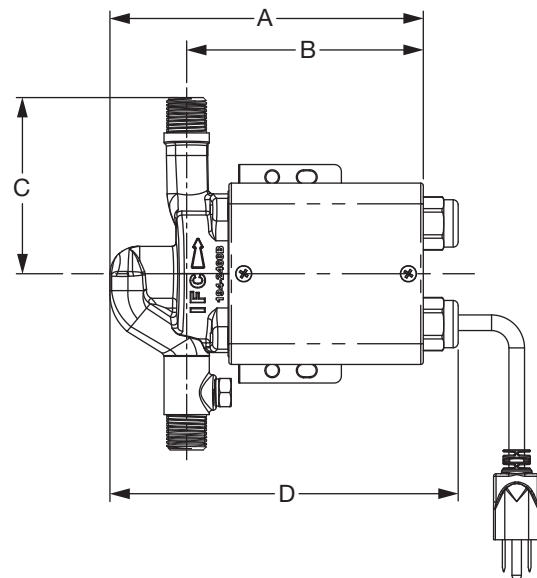

STANDARD PIPING - Tankless Water Heater		
Size of Home	Total Length of Pipe (ft)	Model
Small/Medium	< 60	008
Large/Commercial	> 60	0011

RECIRCULATION PIPING - Tank Type Water Heater		
Size of Home	Total Length of Pipe (ft)	Model
Small	100	006
Medium	200	008
Large/Commercial	Over 200	0011

Dimensional and Weight Data (continued):

MODEL 008-CT													
A		B		C		D		E		F		G	
Inch	mm	Inch	mm	Inch	mm	Inch	mm	Inch	mm	Inch	mm	Inch	mm
6½	165	4⅝	118	4	102	7	178	8⅞	209	3⅒	93	5⅒	144

MODEL 0011-CF													
A		B		C		D		E		F		G	
Inch	mm	Inch	mm	Inch	mm	Inch	mm	Inch	mm	Inch	mm	Inch	mm
7½	191	6⅛	156	3½	89	7⅞	192	6½	165	4	102	6⅝	168