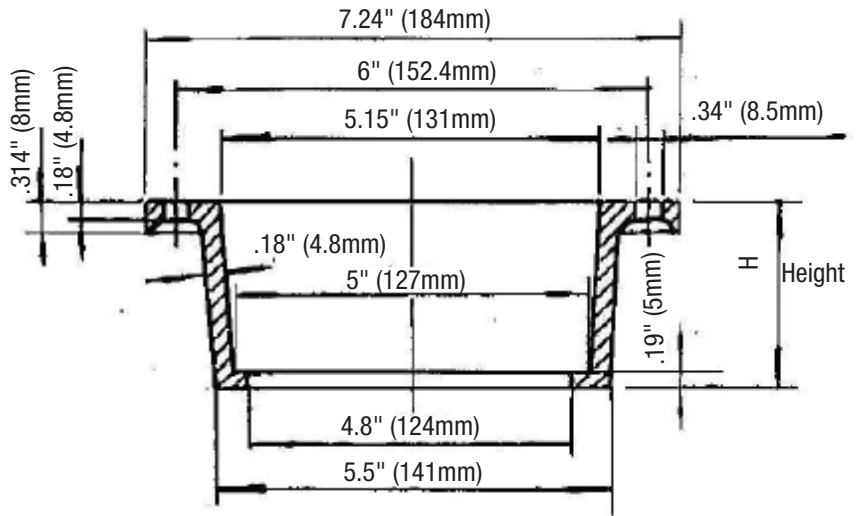

PFCF5P Series

Cast Iron Closet Flanges

Product Features

- Caulk connection
- Notches and slotted
- Cast Iron construction

PFCF5PJ

PFCF5PJ	4" IC	1-1/2"
PFCF5PK	4" IC	2"
PFCF5PL	4" IC	2-1/2"
PFCF5PM	4" IC	3"
PFCF5PP	4" IC	4"