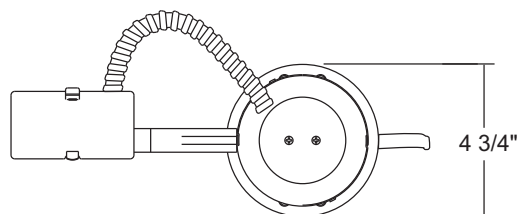

PRODUCT SPECIFICATIONS

Lamp Lamp ratings based on trim selected – see reverse.

Socket Detachable medium base porcelain with nickel-plated copper screw shell.

Trims Trim selection shown on reverse.

Labels U.L. listed for through-branch wiring, damp locations and IP • Product thermally protected against improper use of lamps or insulation • Union made • UL Listed/CSA certified • Trim No. 11, 12, 4101, 4102 and 4181 are wet location approved for covered ceiling applications • Trims 14, 17 are wet location approved for covered ceiling applications, **when used with outdoor rated lamps**.

Testing All reports are based on published industry procedures; field performance may differ from laboratory performance.

Product specifications subject to change without notice.

INSTALLATION

Junction Box Pre-wired junction box, UL listed/CSA certified for through-branch wiring maximum 4 No. 12 AWG 90° C branch circuit conductors (2 in, 2 out) • Junction box provided with removable access plate, (5) 1/2" knockouts, (4) Non-metallic sheathed cable connectors and ground wire • Knockouts equipped with pryout slots.

Housing TC housing, 22-gauge galvanized steel • Remodel springs accommodate up to a 1 1/8" ceiling thickness.

PRODUCT CODES

Catalog Number	Input Voltage	Lamp Rating (max.)
TC1R	120V	R14/R16/R20/PAR16/PAR20 (See reverse for max. trim rating)

DIMENSIONS

4 3/8" CEILING CUTOUT

ACCESSORIES

Catalog No.	Description
GU10-WHIP	GU10 Socket Whip
SMPLT-4	4" Housing Locator

To order, specify catalog number.