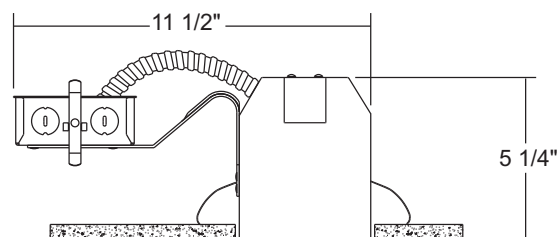

## INSTALLATION

**Junction Box** Pre-wired junction box, UL listed/CSA certified for through-branch wiring maximum 4 No. 12 AWG 90° C branch circuit conductors (2 in, 2 out) • Junction box provided with removable access plate, (5) 1/2" knockouts, (4) Non-metallic sheathed cable connectors and ground wire • Knockouts equipped with pryout slots.

## DIMENSIONS

4 3/8" CEILING CUTOUT