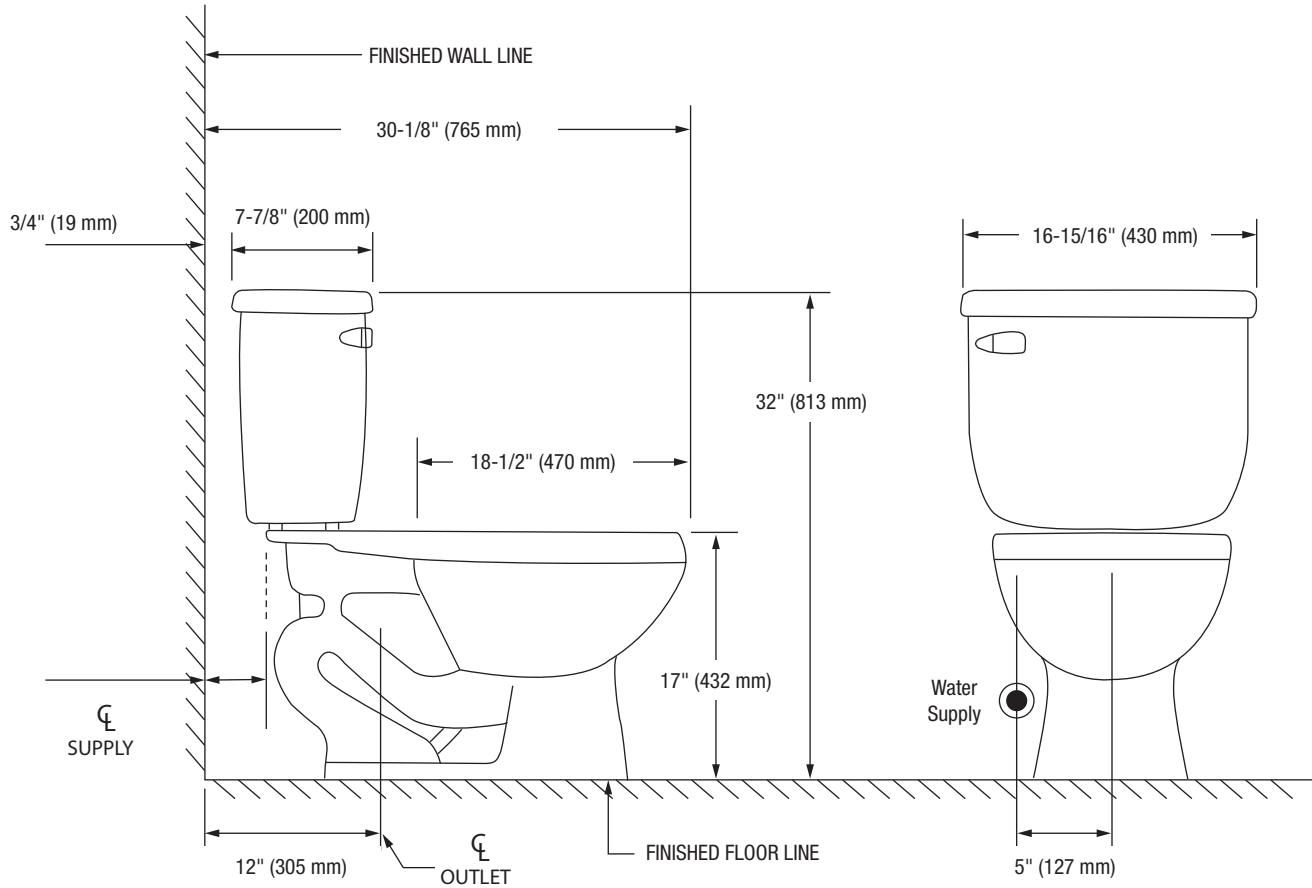

Greenlee

Two-Piece Round Front Toilet

Bowl Footprint Dimensions

Note: All dimensions and specifications are nominal and may vary: Dimensions of 8" and greater have a tolerance of +3%. Dimensions less than 8" have a tolerance of +5%.

Greenlee

Two-Piece Elongated Toilet

Product Features

- 0.8 GPF
- Gravity-fed Siphon Jet Flush
- Vitreous China
- 17" Elongated ADA Bowl
- Rough-in: 12"
- Flush Valve: 3"
- Trapway: 2" Fully Glazed
- Water Spot: 7" x 6"
- Front Mounted Color Match Trip Lever
- Sanitary bar on bowl for easy cleaning
- Quick connect, two-bolt tank-to-bowl installation

Available Colors: White (WH)

Tank

PF9812WH 12" Rough-in Tank

PF9812RWH 12" Rough-in Right Hand Tank

Bowl

PF9803WH Elongated ADA Bowl - 17"

This product comes complete with installation, operating, care and maintenance instructions. All PROFLO fixtures carry a lifetime limited warranty on the vitreous china and a 5-year limited warranty on the fittings. Visit ferguson.com for detailed warranty information.

Greenlee

Two-Piece Elongated Toilet

Bowl Footprint Dimensions

Note: All dimensions and specifications are nominal and may vary: Dimensions of 8" and greater have a tolerance of +3%. Dimensions less than 8" have a tolerance of +5%.