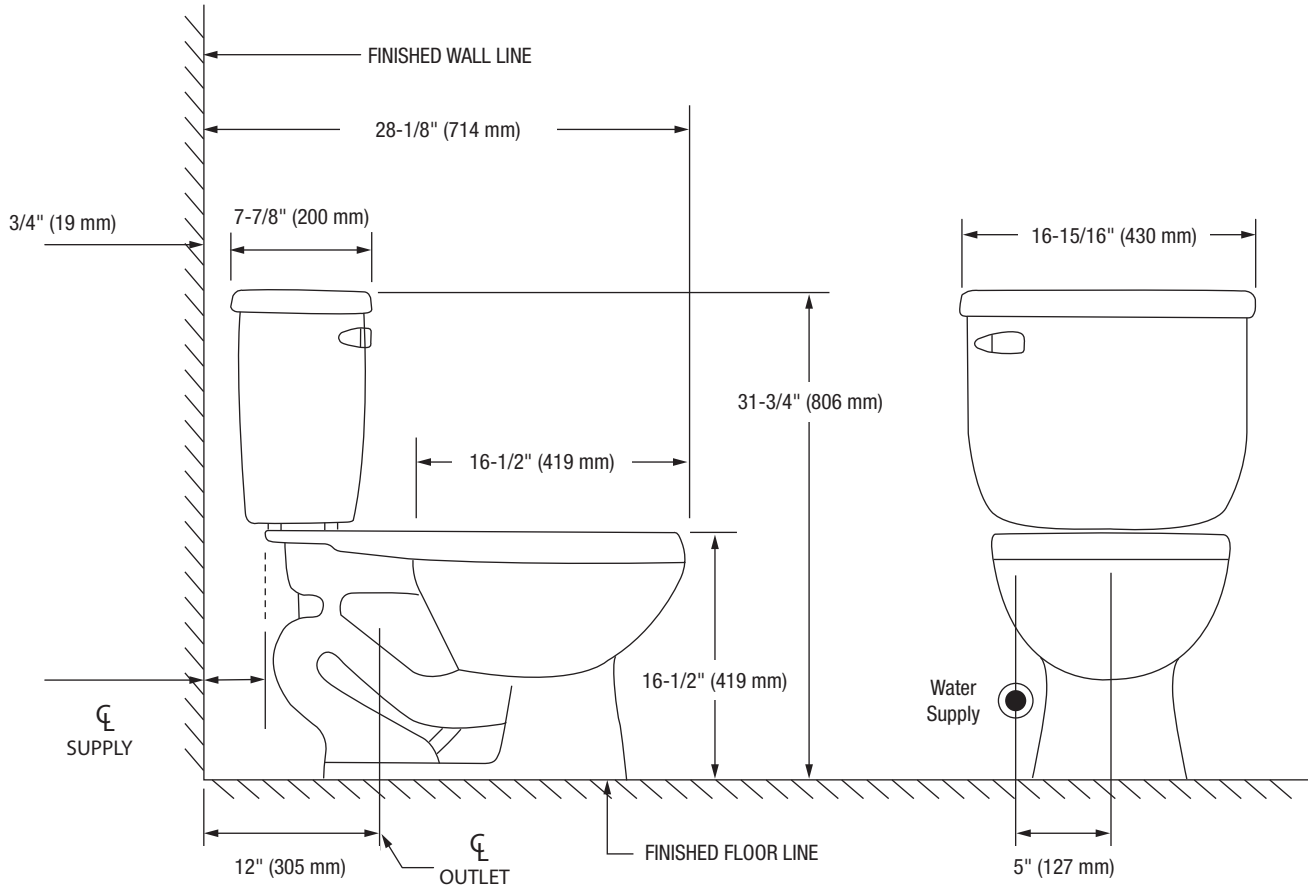

Greenlee

Two-Piece Round Front Toilet

Product Features

- 0.8 GPF
- Gravity-fed Siphon Jet Flush
- Vitreous China
- 16-1/2" Round Front Bowl
- Rough-in: 12"
- Flush Valve: 3"
- Trapway: 2" Fully Glazed
- Water Spot: 7" x 6"
- Front Mounted Color Match Trip Lever
- Sanitary bar on bowl for easy cleaning
- Quick connect, two-bolt tank-to-bowl installation

Greenlee

Two-Piece Round Front Toilet

Bowl Footprint Dimensions

Note: All dimensions and specifications are nominal and may vary: Dimensions of 8" and greater have a tolerance of +3%. Dimensions less than 8" have a tolerance of +5%.

Greenlee

Two-Piece Elongated Toilet

Product Features

- 0.8 GPF
- Gravity-fed Siphon Jet Flush
- Vitreous China
- 17" Elongated ADA Bowl
- Rough-in: 12"
- Flush Valve: 3"
- Trapway: 2" Fully Glazed
- Water Spot: 7" x 6"
- Front Mounted Color Match Trip Lever
- Sanitary bar on bowl for easy cleaning
- Quick connect, two-bolt tank-to-bowl installation

Greenlee

Two-Piece Elongated Toilet

Bowl Footprint Dimensions

Note: All dimensions and specifications are nominal and may vary: Dimensions of 8" and greater have a tolerance of +3%. Dimensions less than 8" have a tolerance of +5%.