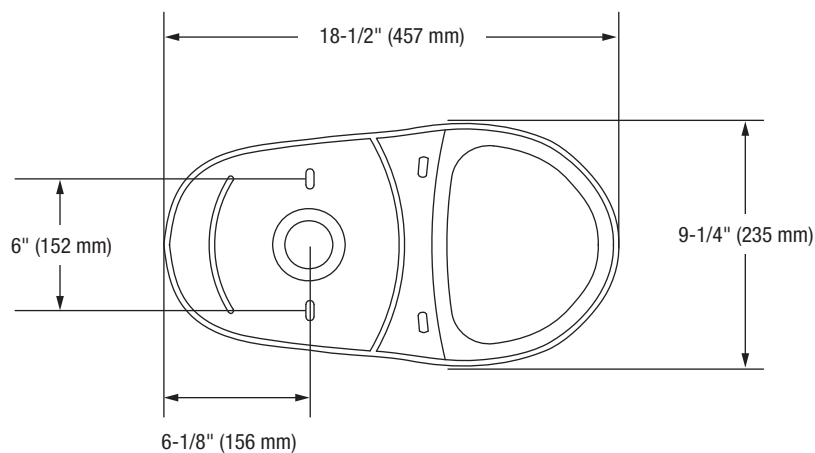

Greenlee

Two-Piece Round Front Toilet

Bowl Footprint Dimensions

Note: All dimensions and specifications are nominal and may vary: Dimensions of 8" and greater have a tolerance of +3%. Dimensions less than 8" have a tolerance of +5%.

Greenlee

Two-Piece Elongated Toilet

Product Features

- 0.8 GPF
- Gravity-fed Siphon Jet Flush
- Vitreous China
- 17" Elongated ADA Bowl
- Rough-in: 12"
- Flush Valve: 3"
- Trapway: 2" Fully Glazed
- Water Spot: 7" x 6"
- Front Mounted Color Match Trip Lever
- Sanitary bar on bowl for easy cleaning
- Quick connect, two-bolt tank-to-bowl installation

Greenlee

Two-Piece Elongated Toilet

Bowl Footprint Dimensions

Note: All dimensions and specifications are nominal and may vary: Dimensions of 8" and greater have a tolerance of +3%. Dimensions less than 8" have a tolerance of +5%.