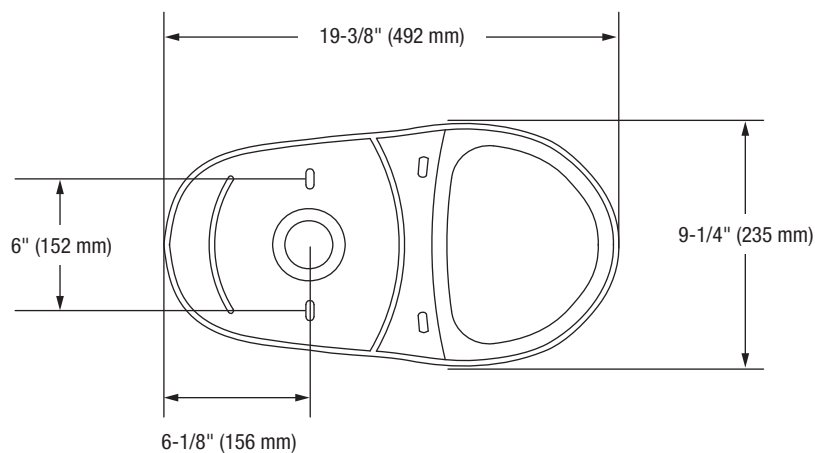

Greenlee

Two-Piece Round Front Toilet

Bowl Footprint Dimensions

Note: All dimensions and specifications are nominal and may vary: Dimensions of 8" and greater have a tolerance of +3%. Dimensions less than 8" have a tolerance of +5%.

Greenlee

Two-Piece Elongated Toilet

Product Features

- 0.8 GPF
- Gravity-fed Siphon Jet Flush
- Vitreous China
- 17" Elongated ADA Bowl
- Rough-in: 12"
- Flush Valve: 3"
- Trapway: 2" Fully Glazed
- Water Spot: 7" x 6"
- Front Mounted Color Match Trip Lever
- Sanitary bar on bowl for easy cleaning
- Quick connect, two-bolt tank-to-bowl installation

Available Colors: White (WH)

Tank

PF9812WH 12" Rough-in Tank

PF9812RWH 12" Rough-in Right Hand Tank

Bowl

PF9803WH Elongated ADA Bowl - 17"

This product comes complete with installation, operating, care and maintenance instructions. All PROFLO fixtures carry a lifetime limited warranty on the vitreous china and a 5-year limited warranty on the fittings. Visit ferguson.com for detailed warranty information.

Greenlee

Two-Piece Elongated Toilet

Bowl Footprint Dimensions

Note: All dimensions and specifications are nominal and may vary: Dimensions of 8" and greater have a tolerance of +3%. Dimensions less than 8" have a tolerance of +5%.