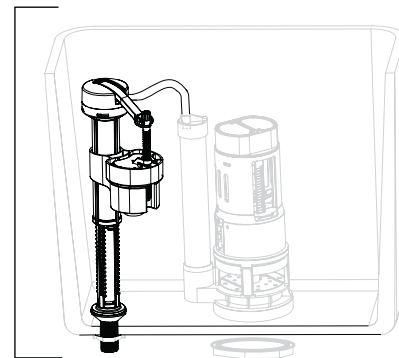

## 0.8gpf Closet Tank

**PF9812WH**

(Shown with PF9803WH elongated ADA bowl)

12" Lid - White  
**PF9812LIDWH**

10" Lid - White  
**PF9810LIDWH**

Fill Valve  
Assembly  
**PF9812FLPK**

Flush Valve Assembly  
with Flush Lever  
(Color Match)  
**PF9812FVPK**

Tank-to-Bowl  
Gasket & Bolts  
**PF9412GPK**

Bolt Cap and Washer  
**PFBC43**