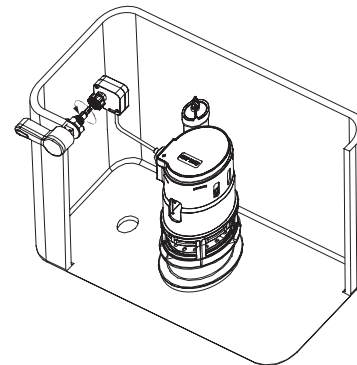

## 0.8gpf Closet Tank

**PF9812WH**

(Shown with PF9803WH elongated ADA bowl)

12" Lid - White  
**PF9812LIDWH**

10" Lid - White  
**PF9810LIDWH**

Fill Valve  
Assembly  
**PF9812FLPK**

Flush Valve Assembly  
with Flush Lever  
(Color Match)  
**PF9812FVPK**

Tank-to-Bowl  
Gasket & Bolts  
**PF9412GPK**

Bolt Cap and Washer  
**PFBC43**