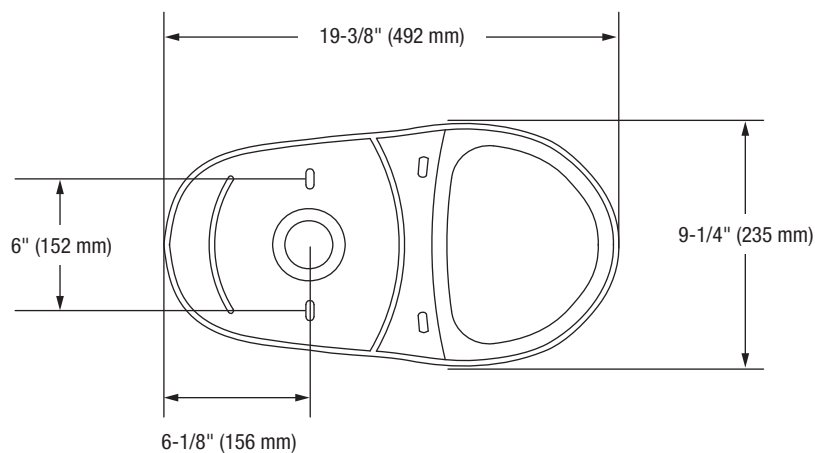

Greenlee

Two-Piece Round Front Toilet

Bowl Footprint Dimensions

Note: All dimensions and specifications are nominal and may vary: Dimensions of 8" and greater have a tolerance of +3%. Dimensions less than 8" have a tolerance of +5%.

Greenlee

Two-Piece Elongated Toilet

Product Features

- 0.8 GPF
- Gravity-fed Siphon Jet Flush
- Vitreous China
- 17" Elongated ADA Bowl
- Rough-in: 10"
- Flush Valve: 3"
- Trapway: 2" Fully Glazed
- Water Spot: 7" x 6"
- Front Mounted Color Match Trip Lever
- Sanitary bar on bowl for easy cleaning
- Quick connect, two-bolt tank-to-bowl installation

Available Colors: White (WH)

Tank

PF9810WH 10" Rough-in Tank

Bowl

PF9803WH Elongated ADA Bowl - 17"

This product comes complete with installation, operating, care and maintenance instructions. All PROFLO fixtures carry a lifetime limited warranty on the vitreous china and a 5-year limited warranty on the fittings. Visit ferguson.com for detailed warranty information.

Greenlee

Two-Piece Elongated Toilet

Bowl Footprint Dimensions

Note: All dimensions and specifications are nominal and may vary: Dimensions of 8" and greater have a tolerance of +3%. Dimensions less than 8" have a tolerance of +5%.