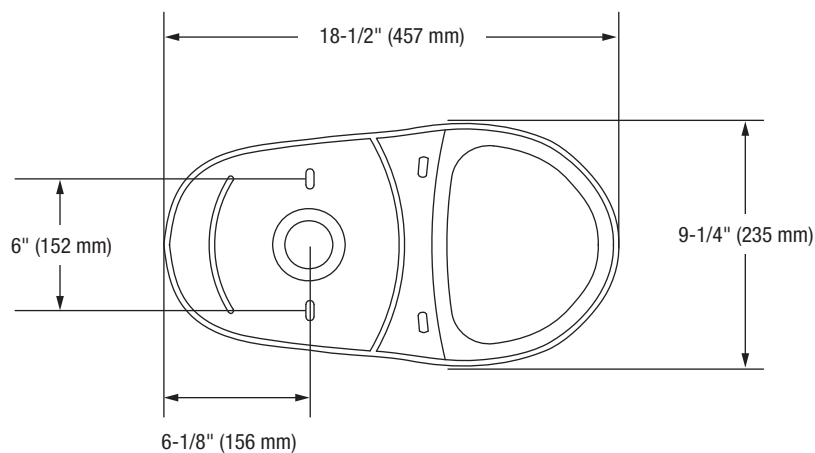

Greenlee

Two-Piece Round Front Toilet

Bowl Footprint Dimensions

Note: All dimensions and specifications are nominal and may vary: Dimensions of 8" and greater have a tolerance of +3%. Dimensions less than 8" have a tolerance of +5%.

Greenlee

Two-Piece Elongated Toilet

Product Features

- 0.8 GPF
- Gravity-fed Siphon Jet Flush
- Vitreous China
- 17" Elongated ADA Bowl
- Rough-in: 10"
- Flush Valve: 3"
- Trapway: 2" Fully Glazed
- Water Spot: 7" x 6"
- Front Mounted Color Match Trip Lever
- Sanitary bar on bowl for easy cleaning
- Quick connect, two-bolt tank-to-bowl installation

Greenlee

Two-Piece Elongated Toilet

Bowl Footprint Dimensions

Note: All dimensions and specifications are nominal and may vary: Dimensions of 8" and greater have a tolerance of +3%. Dimensions less than 8" have a tolerance of +5%.