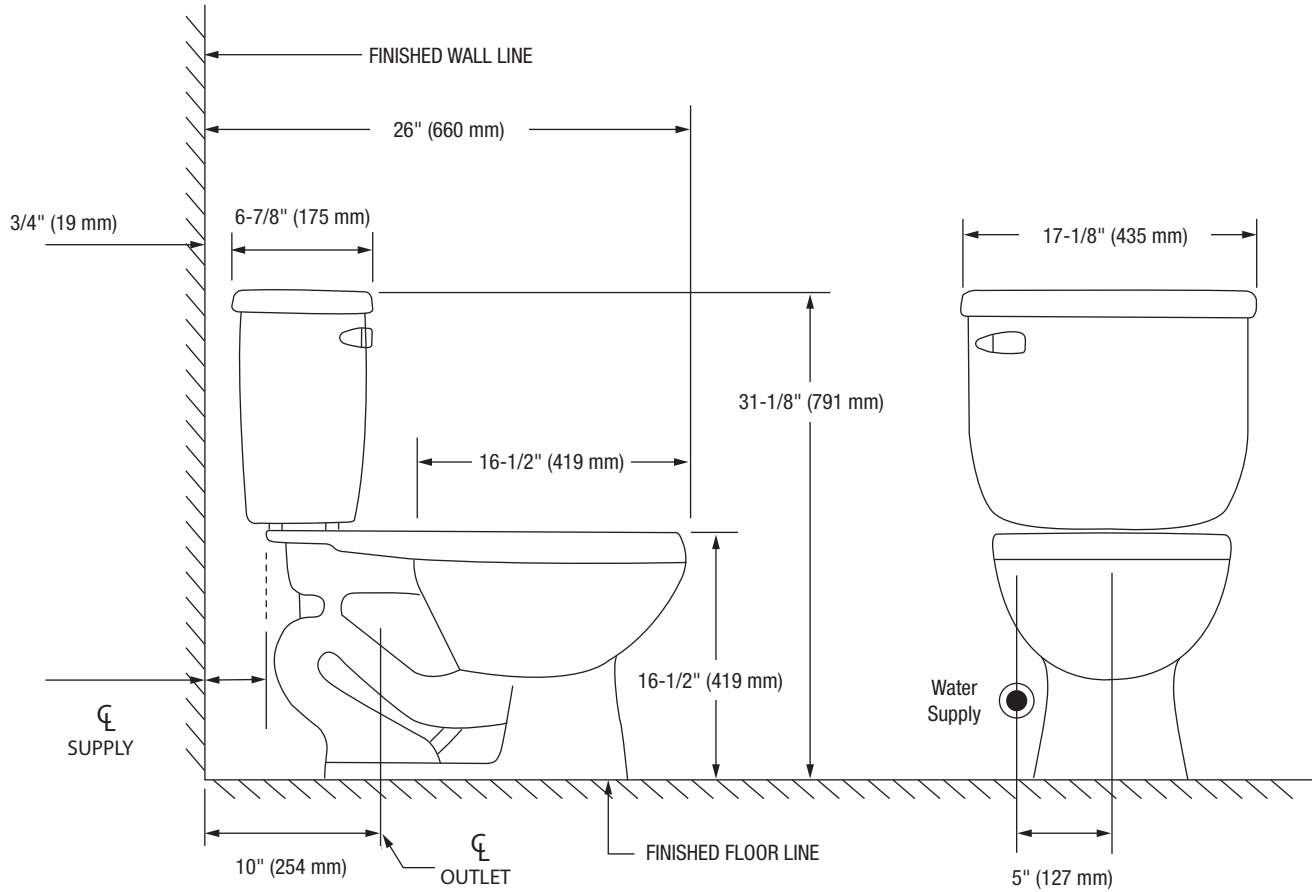

Greenlee

Two-Piece Round Front Toilet

Product Features

- 0.8 GPF
- Gravity-fed Siphon Jet Flush
- Vitreous China
- 16-1/2" Round Front Bowl
- Rough-in: 10"
- Flush Valve: 3"
- Trapway: 2" Fully Glazed
- Water Spot: 7" x 6"
- Front Mounted Color Match Trip Lever
- Sanitary bar on bowl for easy cleaning
- Quick connect, two-bolt tank-to-bowl installation

Greenlee

Two-Piece Round Front Toilet

Bowl Footprint Dimensions

Note: All dimensions and specifications are nominal and may vary: Dimensions of 8" and greater have a tolerance of +3%. Dimensions less than 8" have a tolerance of +5%.

Greenlee

Two-Piece Elongated Toilet

Product Features

- 0.8 GPF
- Gravity-fed Siphon Jet Flush
- Vitreous China
- 17" Elongated ADA Bowl
- Rough-in: 10"
- Flush Valve: 3"
- Trapway: 2" Fully Glazed
- Water Spot: 7" x 6"
- Front Mounted Color Match Trip Lever
- Sanitary bar on bowl for easy cleaning
- Quick connect, two-bolt tank-to-bowl installation

Greenlee

Two-Piece Elongated Toilet

Bowl Footprint Dimensions

Note: All dimensions and specifications are nominal and may vary: Dimensions of 8" and greater have a tolerance of +3%. Dimensions less than 8" have a tolerance of +5%.