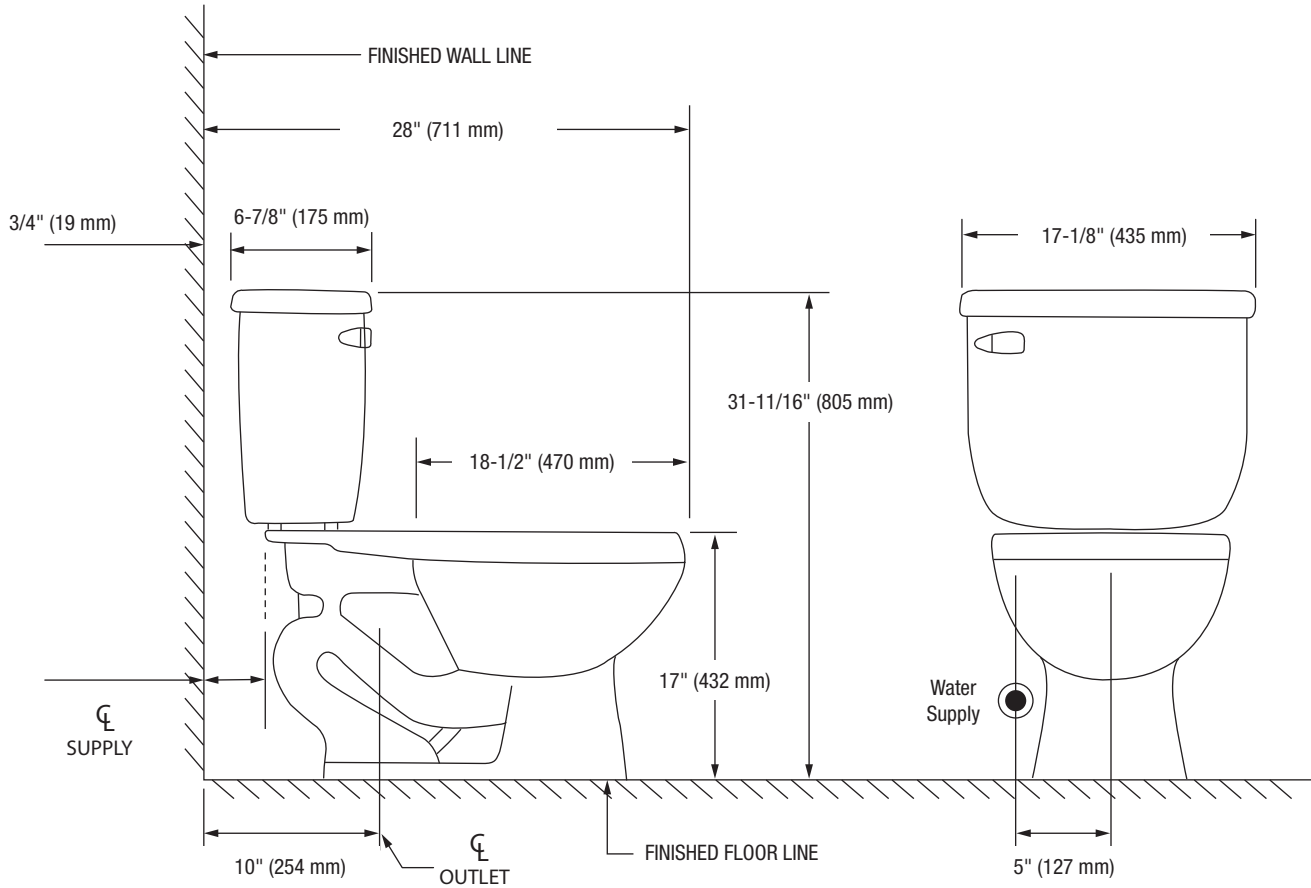

Greenlee

Two-Piece Round Front Toilet

Bowl Footprint Dimensions

Note: All dimensions and specifications are nominal and may vary: Dimensions of 8" and greater have a tolerance of +3%. Dimensions less than 8" have a tolerance of +5%.

Greenlee

Two-Piece Elongated Toilet

Product Features

- 0.8 GPF
- Gravity-fed Siphon Jet Flush
- Vitreous China
- 17" Elongated ADA Bowl
- Rough-in: 10"
- Flush Valve: 3"
- Trapway: 2" Fully Glazed
- Water Spot: 7" x 6"
- Front Mounted Color Match Trip Lever
- Sanitary bar on bowl for easy cleaning
- Quick connect, two-bolt tank-to-bowl installation

Available Colors: White (WH)

Tank

PF9810WH 10" Rough-in Tank

Bowl

PF9803WH Elongated ADA Bowl - 17"

This product comes complete with installation, operating, care and maintenance instructions. All PROFLO fixtures carry a lifetime limited warranty on the vitreous china and a 5-year limited warranty on the fittings. Visit ferguson.com for detailed warranty information.

Greenlee

Two-Piece Elongated Toilet

Bowl Footprint Dimensions

Note: All dimensions and specifications are nominal and may vary: Dimensions of 8" and greater have a tolerance of +3%. Dimensions less than 8" have a tolerance of +5%.