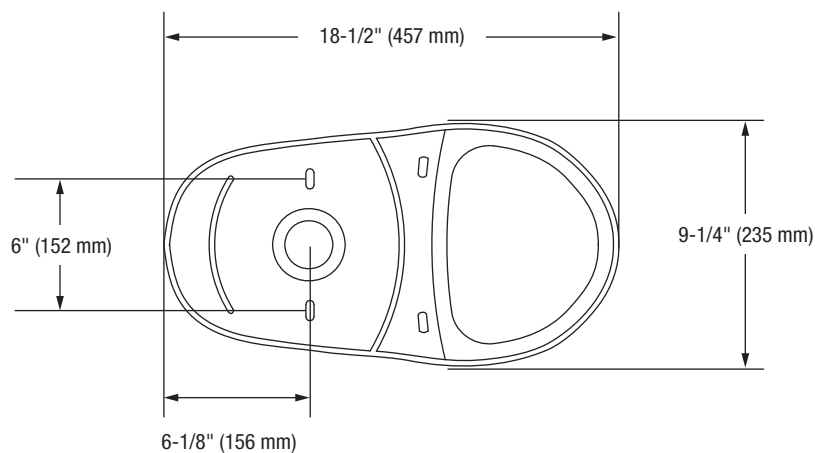

Greenlee

Two-Piece Round Front Toilet

Bowl Footprint Dimensions

Note: All dimensions and specifications are nominal and may vary: Dimensions of 8" and greater have a tolerance of +3%. Dimensions less than 8" have a tolerance of +5%.

Available Colors: White (WH)

Tank

PF9812WH 12" Rough-in Tank

PF9812RWH 12" Rough-in Right Hand Tank

Bowl

PF9800WH Round Front Bowl - 16-1/2"

This product comes complete with installation, operating, care and maintenance instructions. All PROFLO fixtures carry a lifetime limited warranty on the vitreous china and a 5-year limited warranty on the fittings. Visit ferguson.com for detailed warranty information.