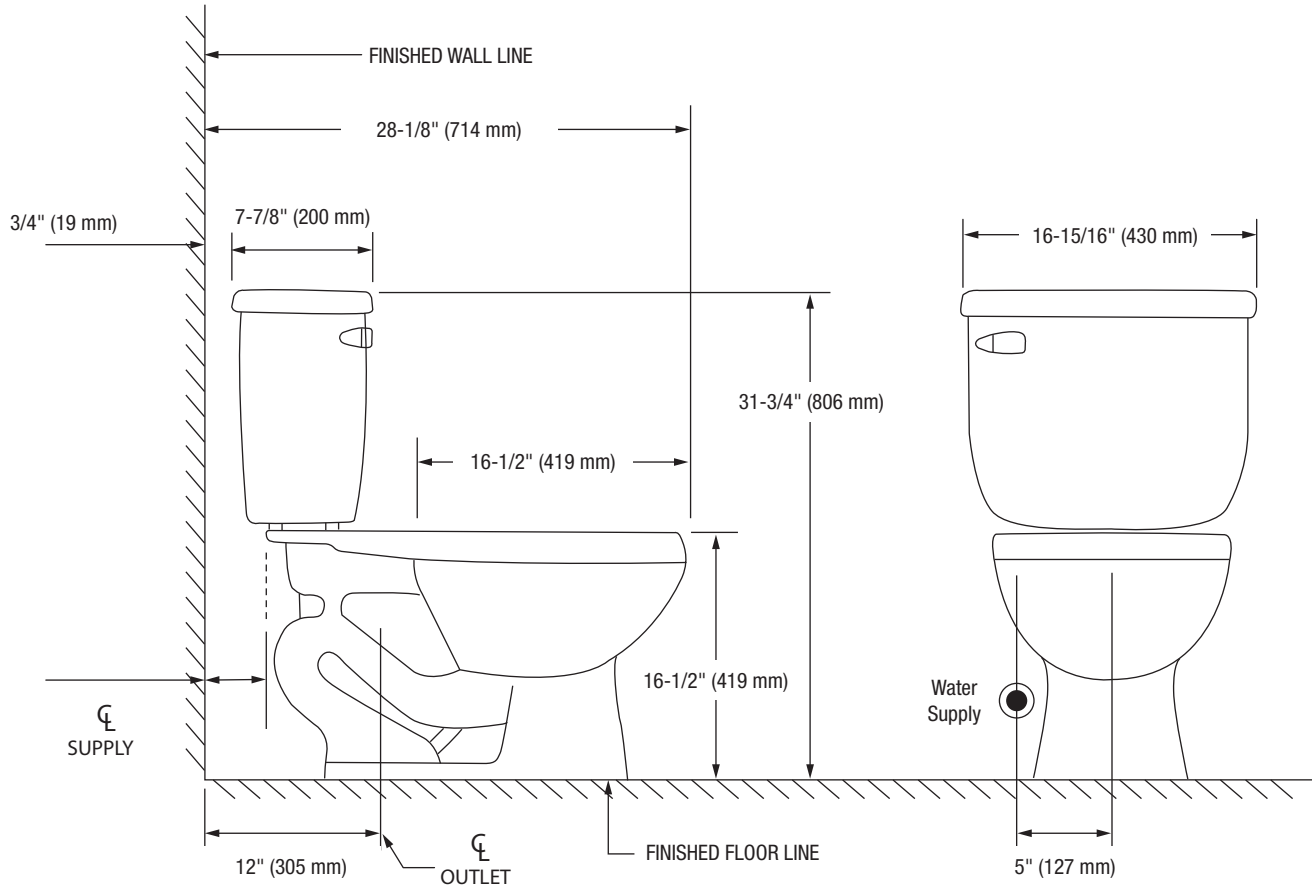

Greenlee

Two-Piece Round Front Toilet

Bowl Footprint Dimensions

Note: All dimensions and specifications are nominal and may vary: Dimensions of 8" and greater have a tolerance of +3%. Dimensions less than 8" have a tolerance of +5%.

Greenlee

Two-Piece Round Front Toilet

Product Features

- 0.8 GPF
- Gravity-fed Siphon Jet Flush
- Vitreous China
- 16-1/2" Round Front Bowl
- Rough-in: 12"
- Flush Valve: 3"
- Trapway: 2" Fully Glazed
- Water Spot: 7" x 6"
- Front Mounted Color Match Trip Lever
- Sanitary bar on bowl for easy cleaning
- Quick connect, two-bolt tank-to-bowl installation

Available Colors: White (WH)

Tank

PF9812WH 12" Rough-in Tank

PF9812RWH 12" Rough-in Right Hand Tank

Bowl

PF9800WH Round Front Bowl - 16-1/2"

This product comes complete with installation, operating, care and maintenance instructions. All PROFLO fixtures carry a lifetime limited warranty on the vitreous china and a 5-year limited warranty on the fittings. Visit ferguson.com for detailed warranty information.