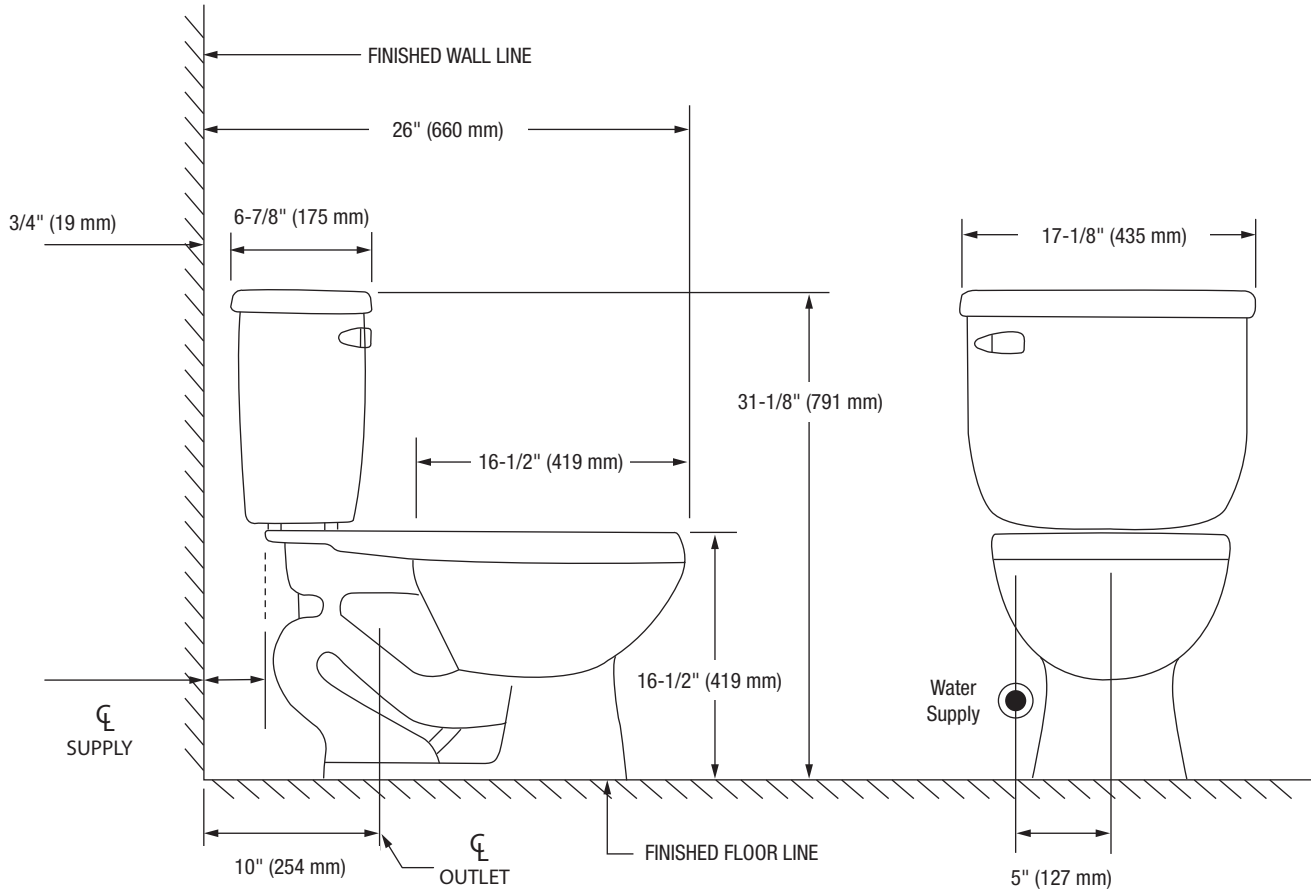

Greenlee

Two-Piece Round Front Toilet

Product Features

- 0.8 GPF
- Gravity-fed Siphon Jet Flush
- Vitreous China
- 16-1/2" Round Front Bowl
- Rough-in: 10"
- Flush Valve: 3"
- Trapway: 2" Fully Glazed
- Water Spot: 7" x 6"
- Front Mounted Color Match Trip Lever
- Sanitary bar on bowl for easy cleaning
- Quick connect, two-bolt tank-to-bowl installation

Greenlee

Two-Piece Round Front Toilet

Bowl Footprint Dimensions

Note: All dimensions and specifications are nominal and may vary: Dimensions of 8" and greater have a tolerance of +3%. Dimensions less than 8" have a tolerance of +5%.

Greenlee

Two-Piece Round Front Toilet

Product Features

- 0.8 GPF
- Gravity-fed Siphon Jet Flush
- Vitreous China
- 16-1/2" Round Front Bowl
- Rough-in: 12"
- Flush Valve: 3"
- Trapway: 2" Fully Glazed
- Water Spot: 7" x 6"
- Front Mounted Color Match Trip Lever
- Sanitary bar on bowl for easy cleaning
- Quick connect, two-bolt tank-to-bowl installation