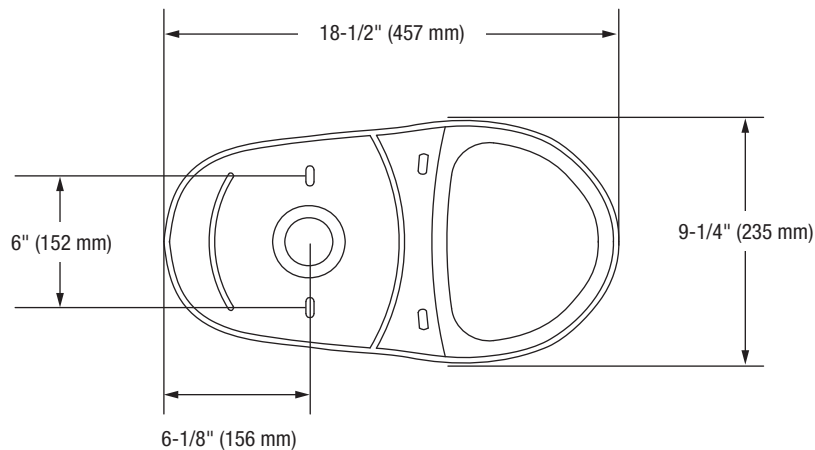

Greenlee

Two-Piece Round Front Toilet

Bowl Footprint Dimensions

Note: All dimensions and specifications are nominal and may vary: Dimensions of 8" and greater have a tolerance of +3%. Dimensions less than 8" have a tolerance of +5%.