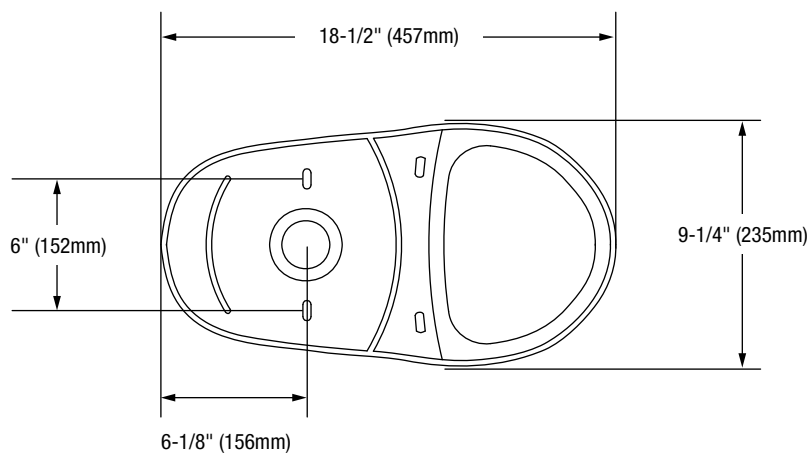

Bowl Footprint Dimensions

Note: All dimensions and specifications are nominal and may vary: Dimensions of 8" and greater have a tolerance of +3%. Dimensions less than 8" have a tolerance of +5%.