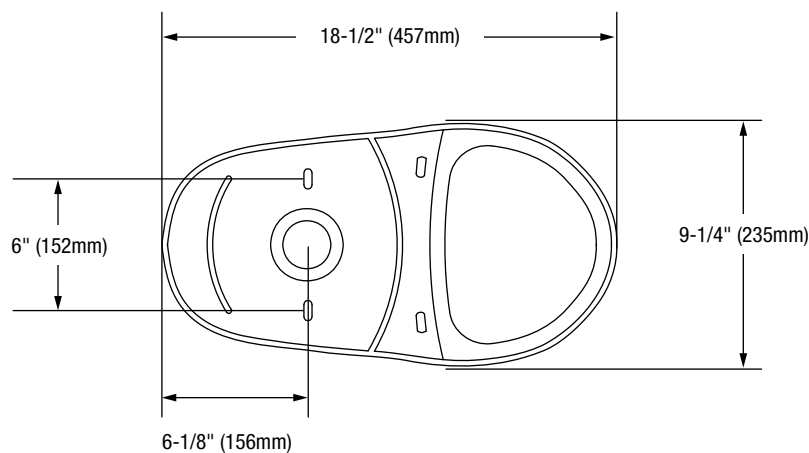

## Bowl Footprint Dimensions

Note: All dimensions and specifications are nominal and may vary: Dimensions of 8" and greater have a tolerance of +3%. Dimensions less than 8" have a tolerance of +5%.