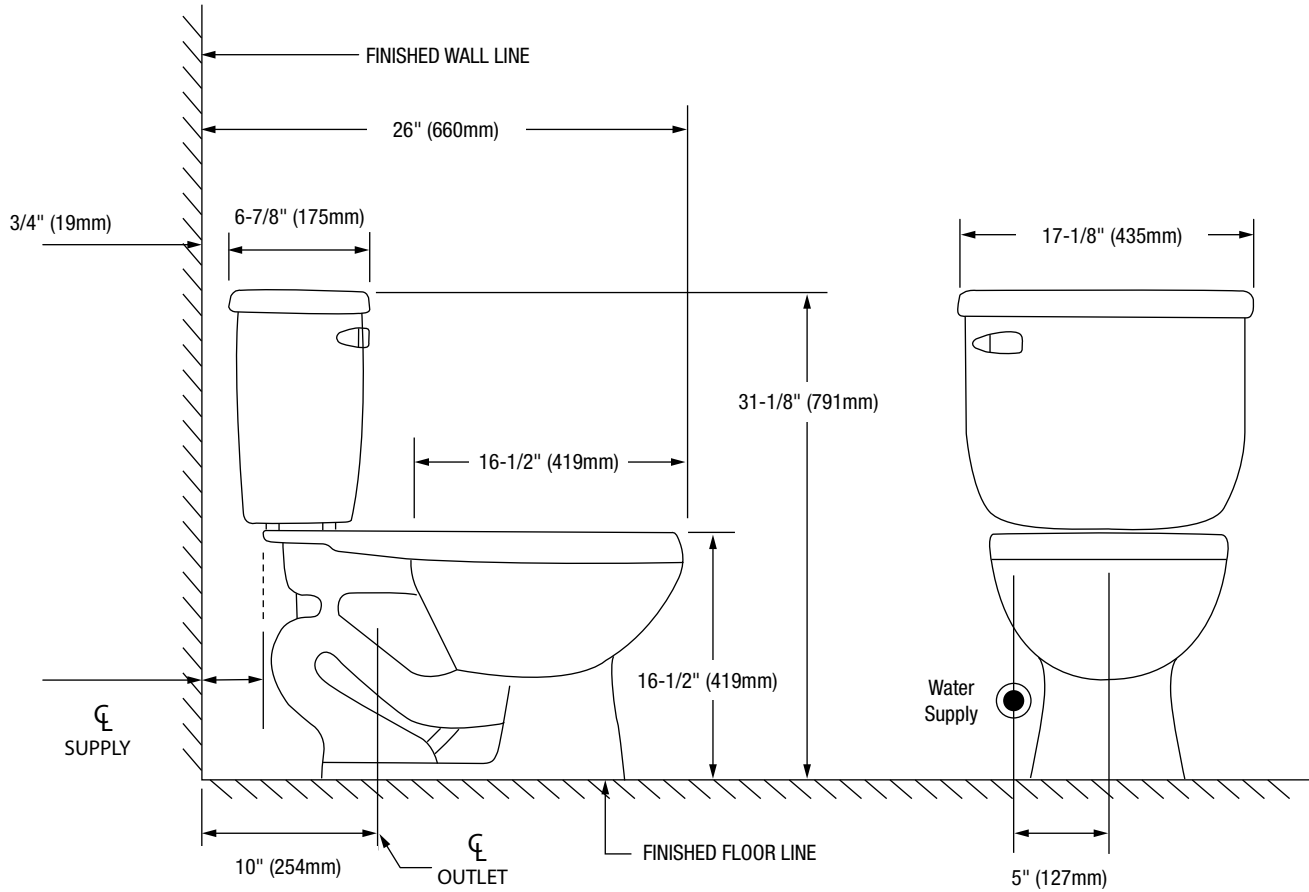

Greenlee

Two-Piece Round Front Toilet