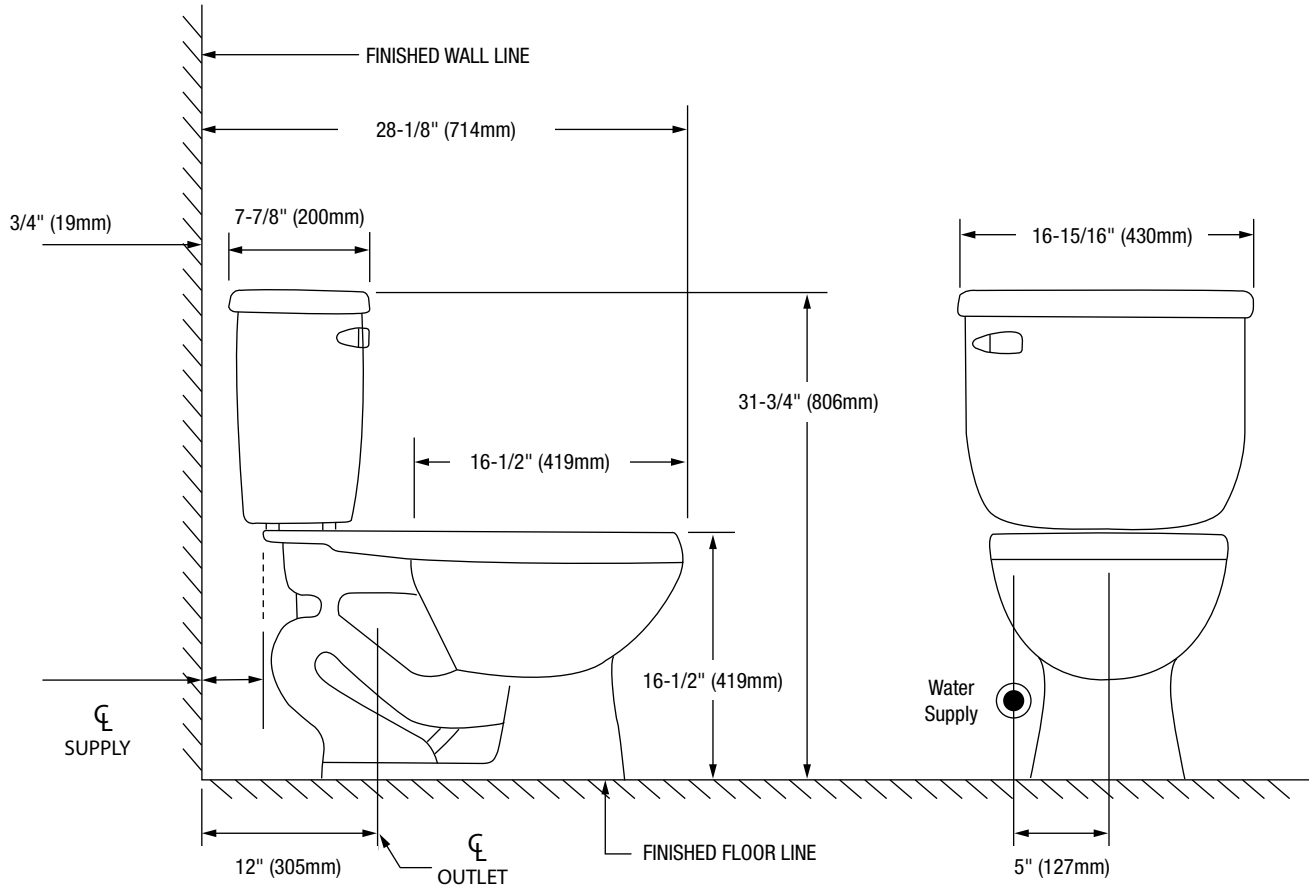

## Bowl Footprint Dimensions

Note: All dimensions and specifications are nominal and may vary: Dimensions of 8" and greater have a tolerance of +3%. Dimensions less than 8" have a tolerance of +5%.

Greenlee

### Product Features

- 0.8 gpf
- Gravity-fed siphon jet flush
- Vitreous china
- 16-1/2" Round front bowl
- Rough-in: 12"
- Flush Valve: 3"
- Trapway: 2" Fully glazed
- Water Spot: 7" x 6"
- Front-mounted color match trip lever
- Sanitary bar on bowl for easy cleaning
- Quick connect, two-bolt tank-to-bowl installation

## Bowl Footprint Dimensions

Note: All dimensions and specifications are nominal and may vary: Dimensions of 8" and greater have a tolerance of +3%. Dimensions less than 8" have a tolerance of +5%.