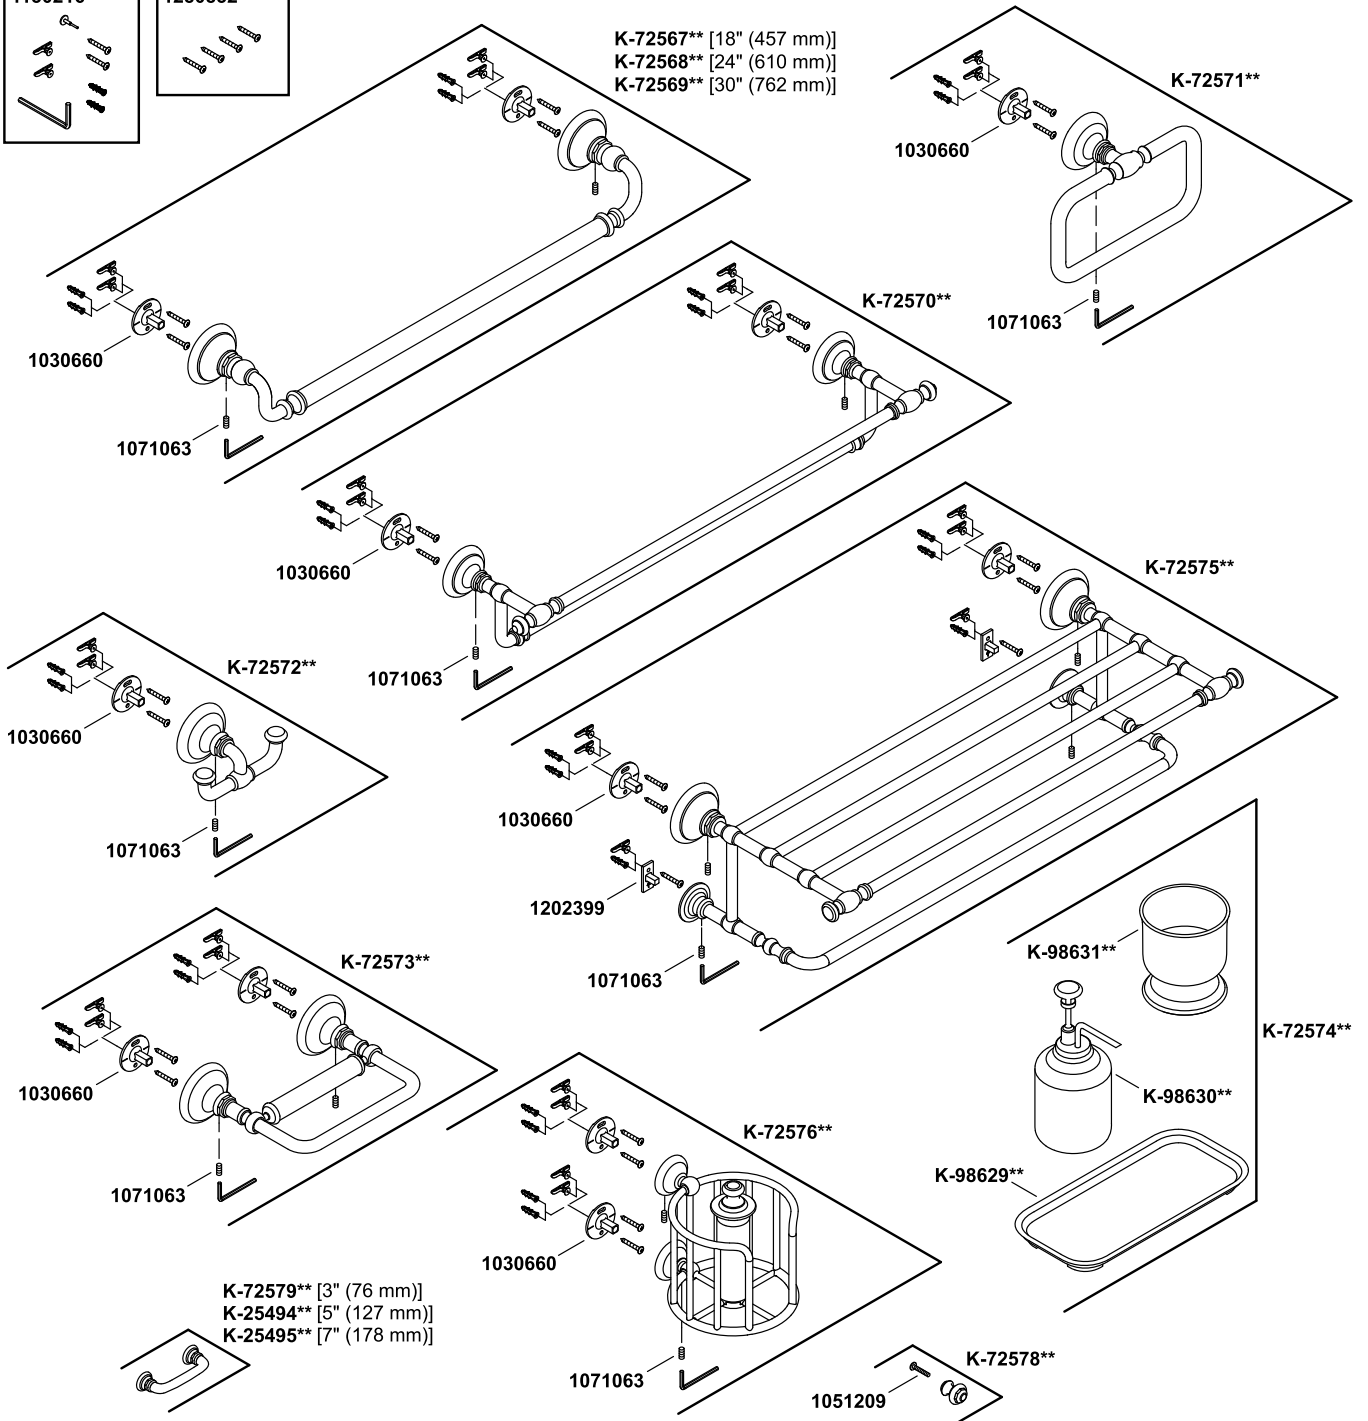

Artifacts®

Toilet paper carriage
K-72576-CP

1205321-8-D

©2019 Kohler Co.