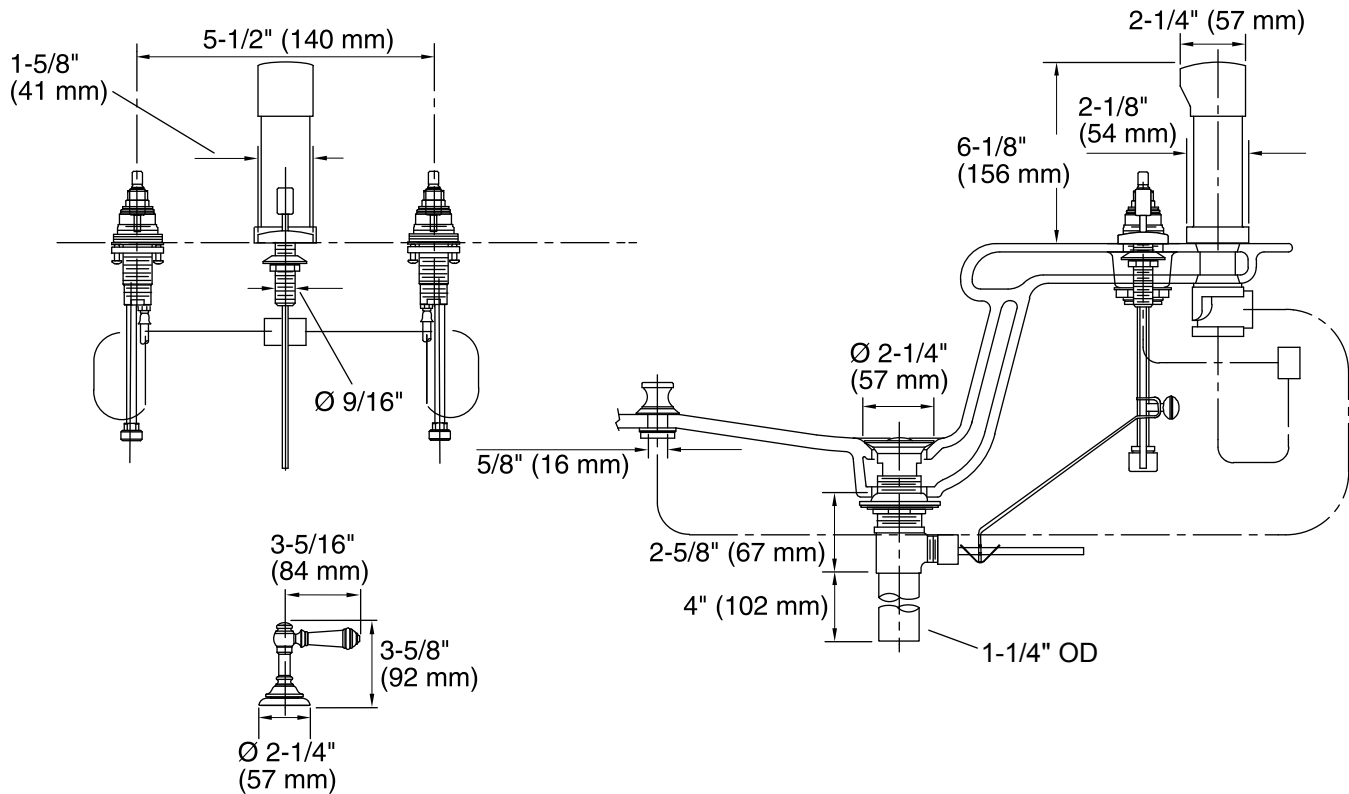

#### Installation

- Fixture mount.

#### Technical Information

All product dimensions are nominal.

Valve body:	Machined Brass
Drain included:	Yes
Drain tailpiece included:	Yes