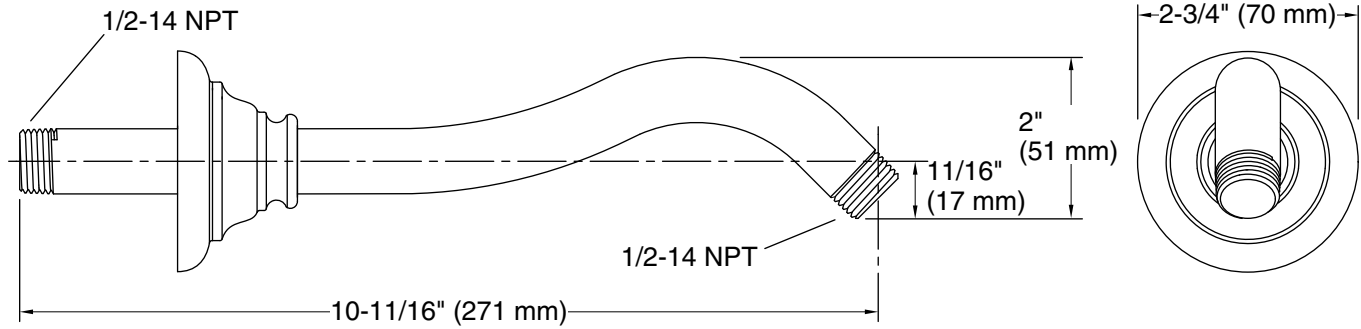

Features

- 1/2" NPT connection.
- Coordinates with other products in the Artifacts collection.
- 10-11/16" (297 mm) x 2-3/4" (70 mm) x 2-3/4" (70 mm)

Material

- Durable metal construction.

Recommended Products/Accessories

Technical Information

All product dimensions are nominal.

Notes

Measure your actual product for roughing-in details.