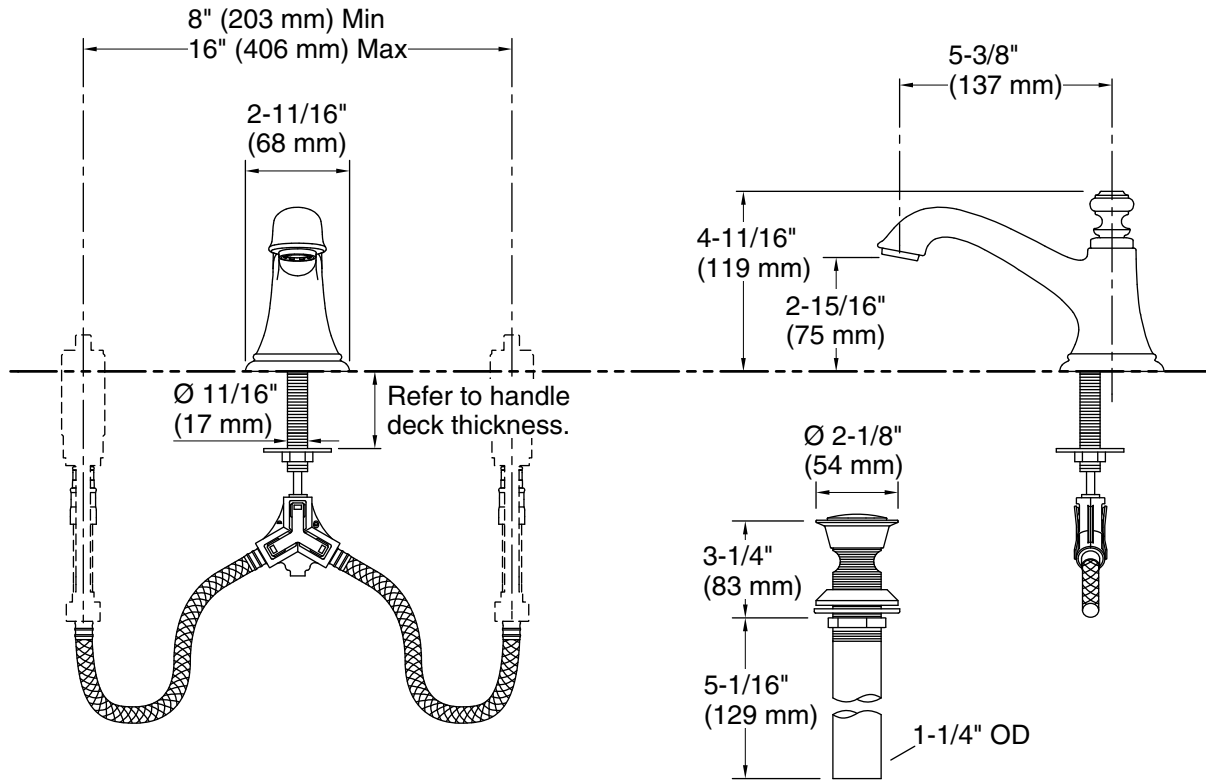

KOHLER® Faucets

Artifacts® with Bell design Widespread bathroom sink spout K-72759

Features

- Includes clicker drain with 1-1/4" (32 mm) metal tailpiece.
- 5-3/8" (137 mm) spout reach.
- Handles sold separately.
- Laminar flow controls deliver a graceful stream while conserving water.
- 1.2 gpm (4.5 lpm) maximum flow rate at 60 psi (4.14 bar).
- Coordinate with your choice of Artifacts handles for a personalized design.

THE BOLD LOOK
OF **KOHLER**®

Technical Information

All product dimensions are nominal.

Faucet:

Flow rate: 1.2 gal/min (4.5 l/min)

Pressure: 60 psi (4.1 bar)

Drain included: Yes

Spout:

Spout reach: 5-3/8" (137 mm)

Notes

Install this product according to the installation guide.