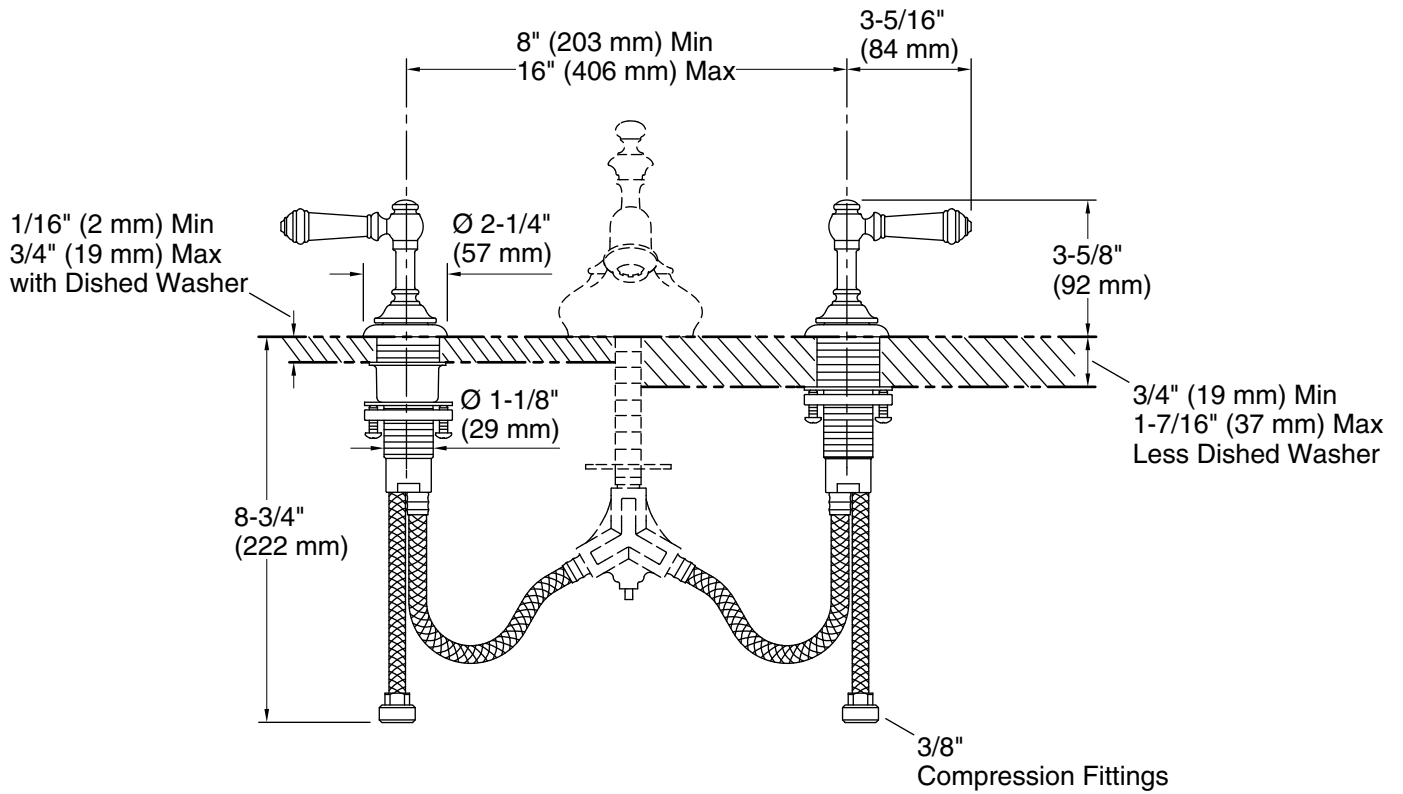

Technical Information

All product dimensions are nominal.

Notes

Install this product according to the installation guide.

ADA, OBC, CSA B651 compliant when installed to the specific requirements of these regulations.