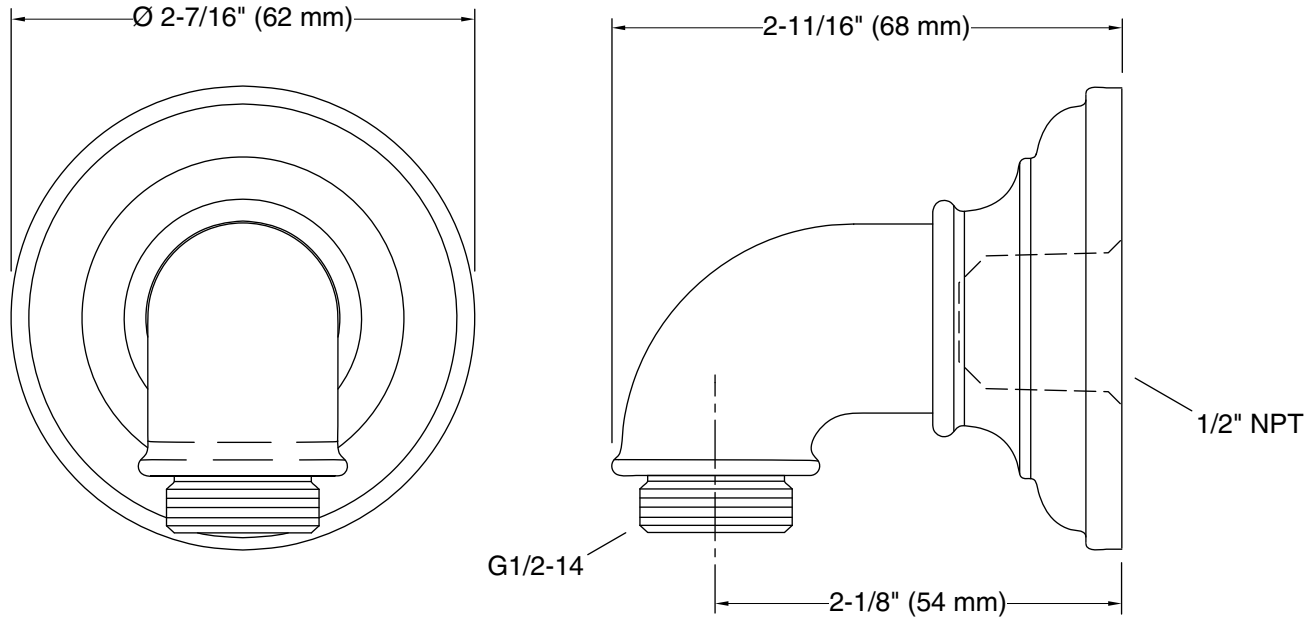

Features

- For use with a handshower and hose (sold separately).
- Includes check valve for backflow prevention.
- Coordinates with Artifacts® faucets and accessories.

Material

- Metal construction.
- KOHLER finishes resist corrosion and tarnishing.

Technical Information

All product dimensions are nominal.

Notes

Install this product according to the installation instructions.