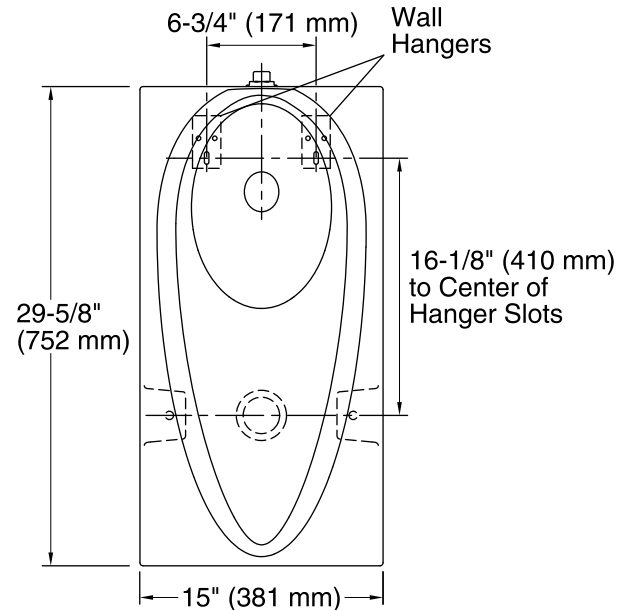

### Installation

- 29-5/8" H x 15" W x 15-5/8" D

## Technical Information

All product dimensions are nominal.

Flush outlet Washout  
technology:

Spud size: 3/4", inlet, Top

Min. Water per Flush: 0.125 gal (0.5 L)

## Notes

Install this product according to the installation guide.

**NOTICE:** For ADA compliance, measurement must be from the floor to the top of the internal lip.

ADA compliant when installed to the specific requirements of these regulations.