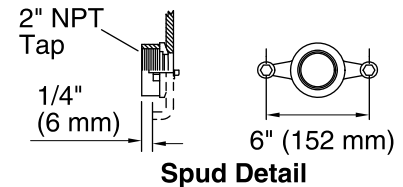

### Installation

- 29-5/8" H x 15" W x 15-5/8" D

## Technical Information

All product dimensions are nominal.

Flush outlet Washout  
technology:

Spud size: 3/4", inlet, Top

Min. Water per Flush: 0.125 gal (0.5 L)