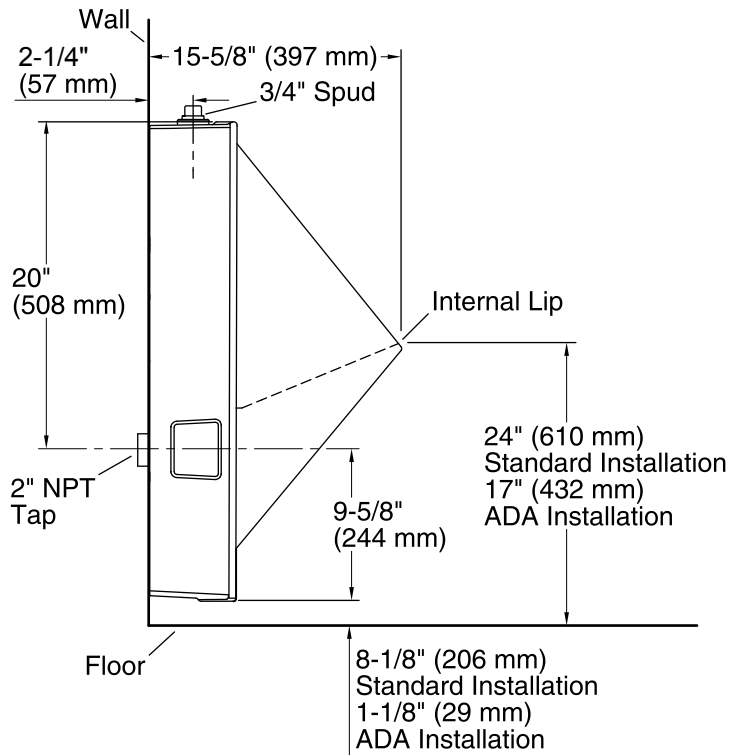

### Installation

- 29-5/8" H x 15" W x 15-5/8" D

### Components

Additional included component/s: 3/4" inlet spud, 2" outlet spud, Hanger (2 required), Universal mounting bracket, and Removable strainer.

ADA

## Technical Information

All product dimensions are nominal.

Flush outlet Washout  
technology:

Spud size: 3/4", inlet, Top

Min. Water per Flush: 0.125 gal (0.5 L)

## Notes

Install this product according to the installation guide.

**NOTICE:** For ADA compliance, measurement must be from the floor to the top of the internal lip.

ADA compliant when installed to the specific requirements of these regulations.